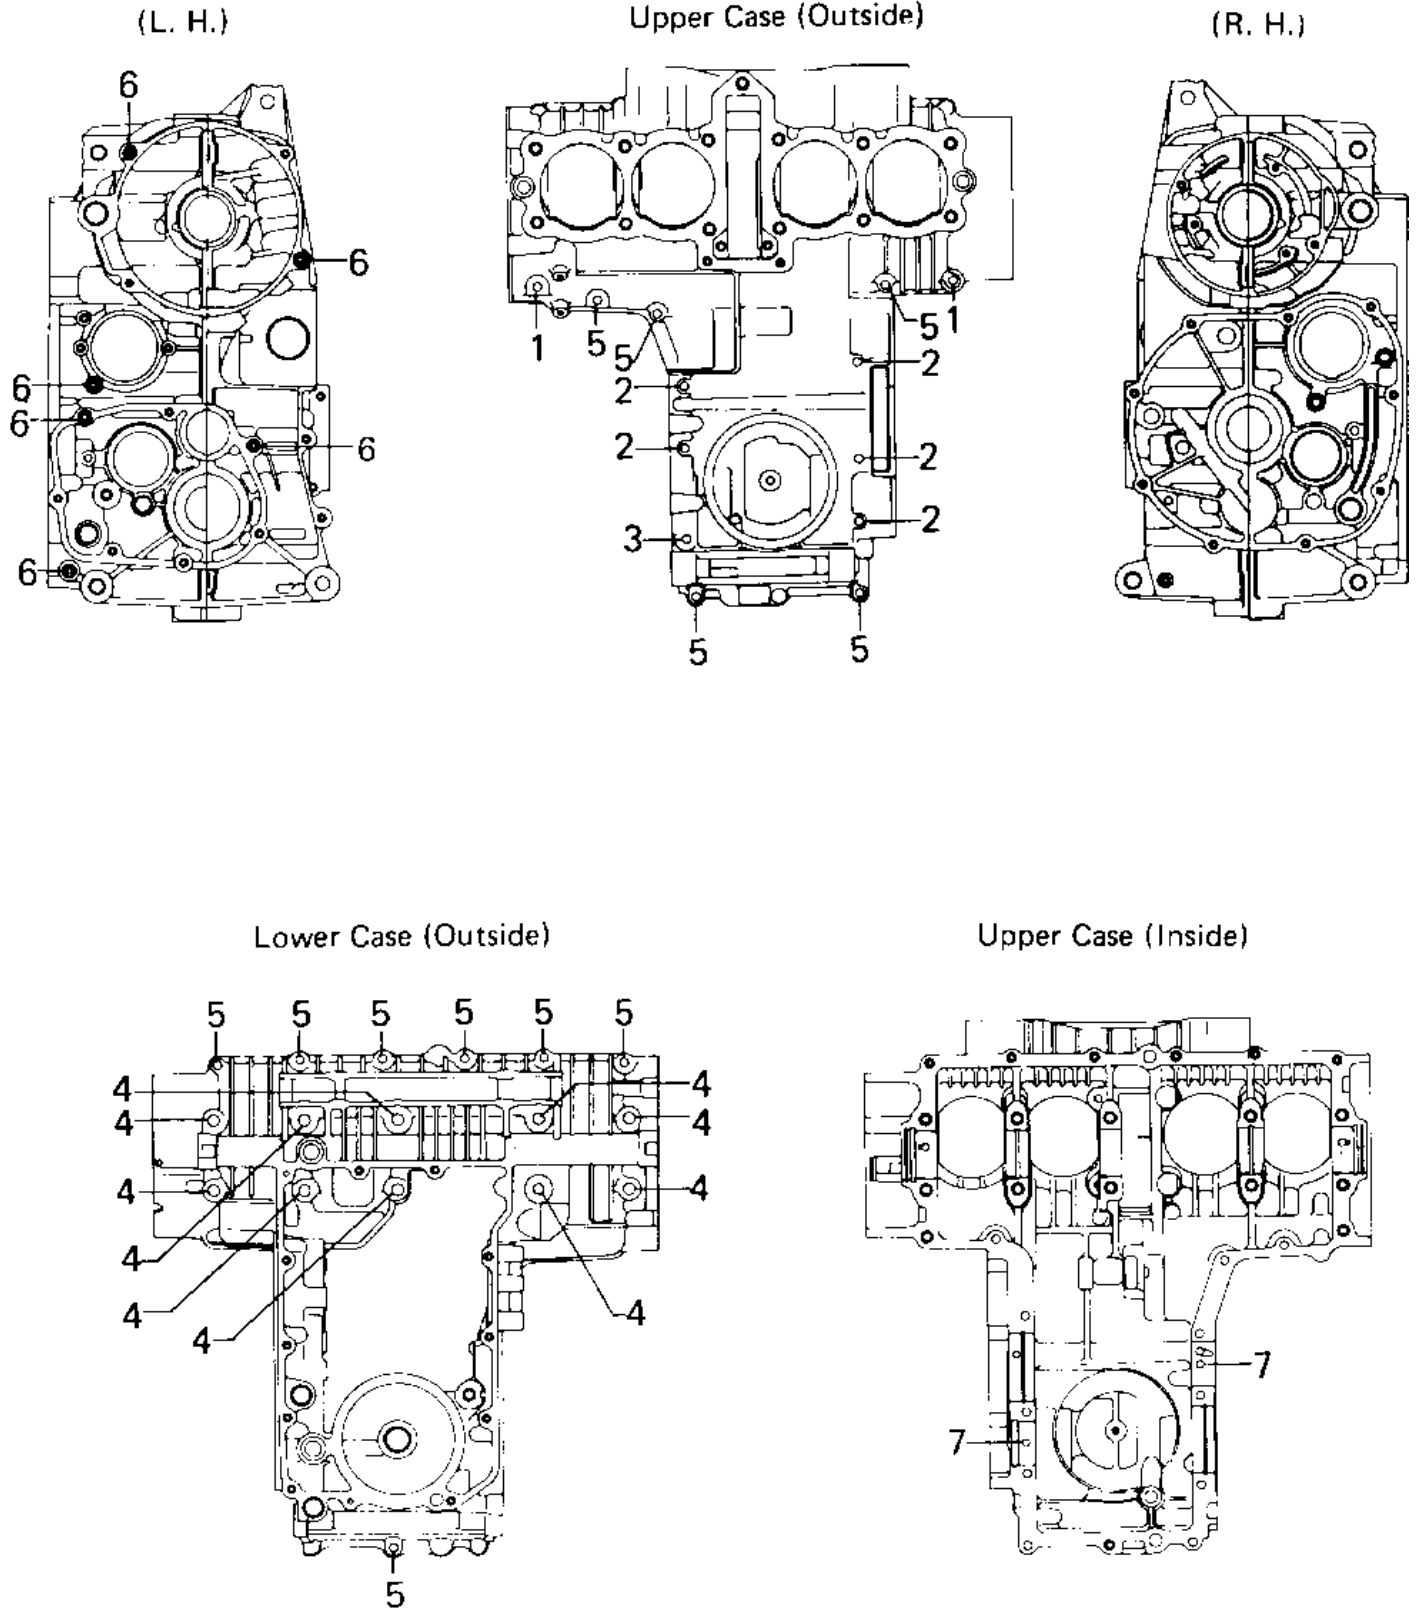

## 1980 550 LTD PARTS DIAGRAM

CRANKCASE BOLT & STUD PATTERN ('80-'81 C)

## 1980 550 LTD PARTS LIST

CRANKCASE BOLT & STUD PATTERN ('80-'81 C)

ITEM NAME	PART NUMBER	QUANTITY
BOLT,HEX HEAD,6X54 (Ref # 1)	92003-110	1
BOLT-FLANGED,6X95 (Ref # 2)	130G0695	1
BOLT,6X105 (Ref # 3)	92003-194	1
BOLT-FLANGED,8X95 (Ref # 4)	130P0895	1
BOLT,HEX HEAD,6X41 (Ref # 5)	92003-109	1
PIN-DOWEL (Ref # 6)	92042-007	1
PIN DOWEL 6MM (Ref # 7)	92042-016	1