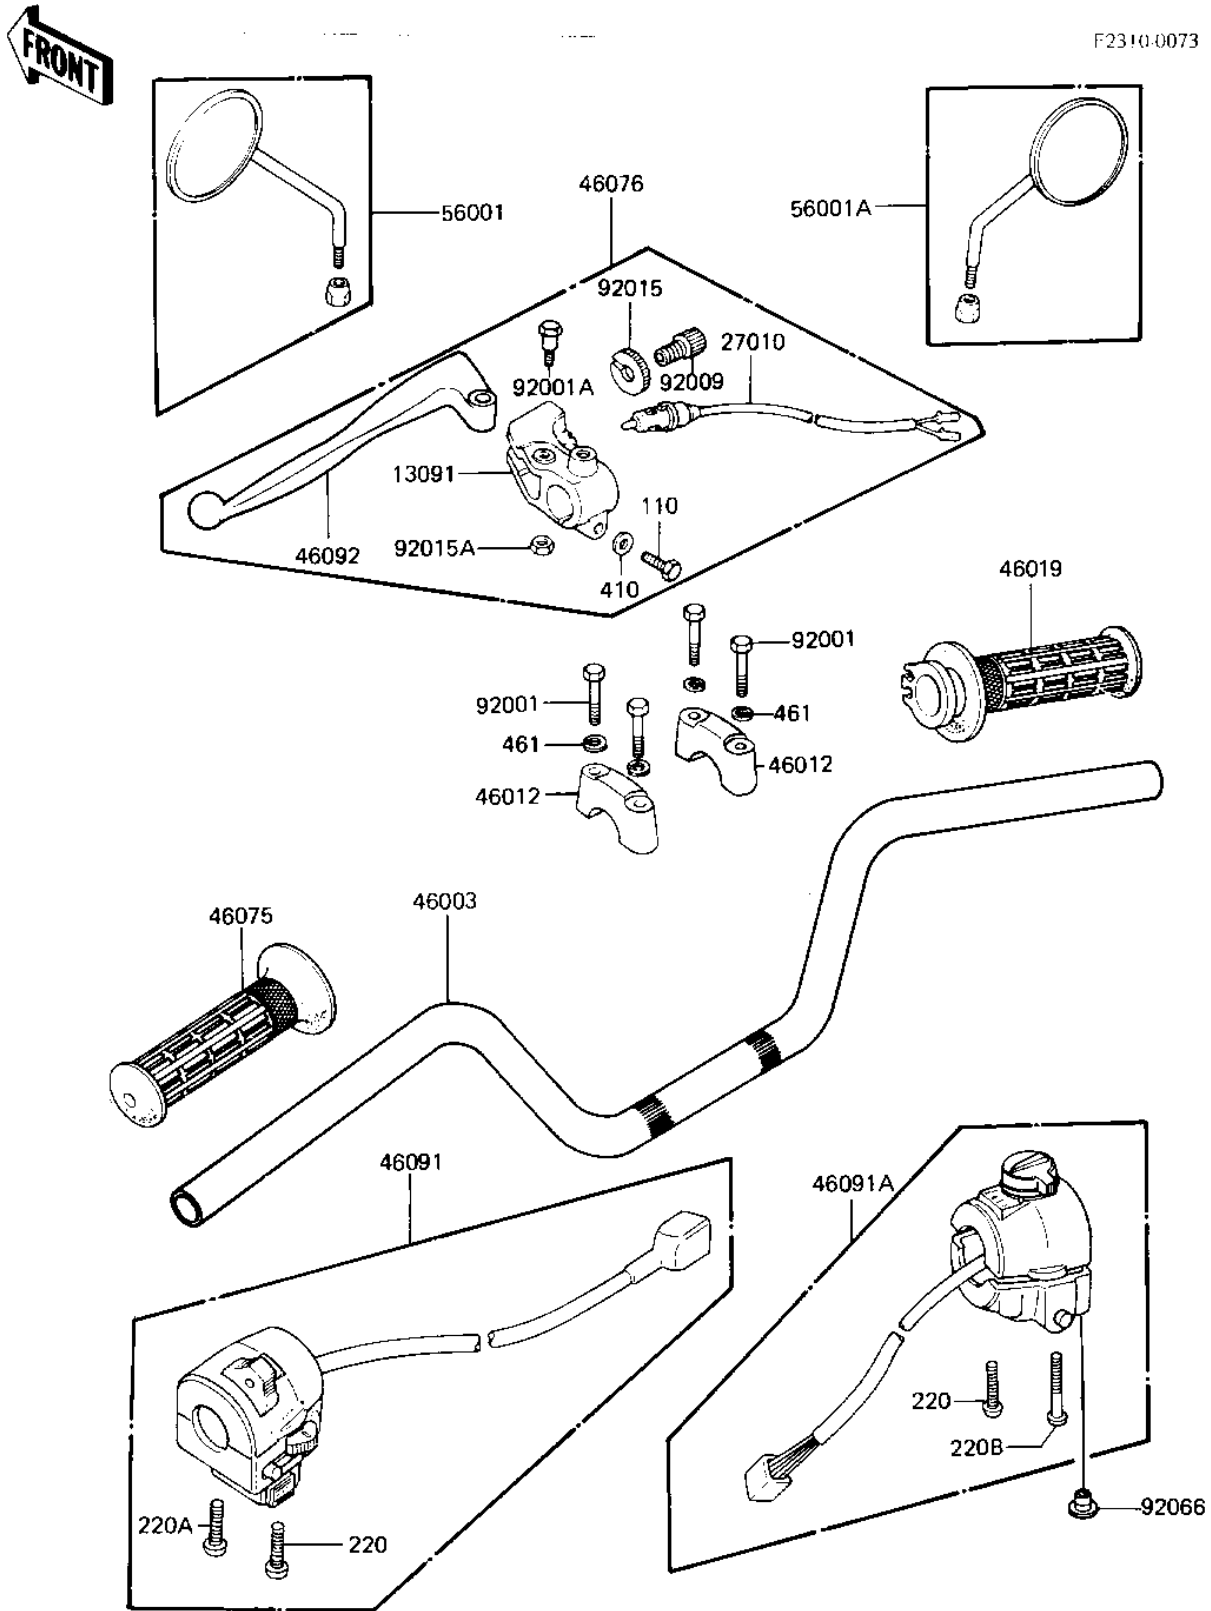

## 1982 KZ550 Standard PARTS DIAGRAM

HANDLEBAR ('82-'83 A3/A4)

F2310-0073

## 1982 KZ550 Standard PARTS LIST

HANDLEBAR ('82-'83 A3/A4)

ITEM NAME	PART NUMBER	QUANTITY
HOLDER,CLUTCH LEVER (Ref # 13091)	46094-019	1
SWITCH,CLUTCH (Ref # 27010)	27043-002	1
HANDLEBAR (Ref # 46003)	46003-1086	1
HOLDER-HANDLEBAR (Ref # 46012)	46012-008	1
GRIP-ASSY THROTTLE (Ref # 46019)	46019-1017	1
GRIP,LH (Ref # 46075)	46075-1022	1
LEVER ASSY,CLUTCH (Ref # 46076)	46076-054	1
HOUSING ASSY,L.H (Ref # 46091)	46091-1094	1
HOUSING-ASSY-CONTROL (Ref # 46091A)	46091-1121	1
LEVER,CLUTCH (Ref # 46092)	46092-023	1
MIRROR-ASSY,LH (Ref # 56001)	56001-1099	1
MIRROR-ASSY,RH (Ref # 56001A)	56001-1100	1
BOLT 8X38 (Ref # 92001)	92001-1405	1
BOLT,HEX HEAD (Ref # 92001A)	92007-047	1
SCREW CABLE ADJUST (Ref # 92009)	46055-003	1
NUT,CABLE ADJUST NUT (Ref # 92015)	46056-007	1
NUT (Ref # 92015A)	92019-008	1
PLUG,9.5X8 (Ref # 92066)	92066-1077	1
BOLT HEX HEAD 6X25 (Ref # 110)	110N0625	1
SCREW PAN HEAD 5X30 (Ref # 220)	220B0530	1
SCREW-PAN-CROS (Ref # 220A)	220B0535	1
SCREW-PAN-CROS (Ref # 220B)	220B0540	1
WASHER PLAIN 6MM (Ref # 410)	410B0600	1
WASHER SPRING 8MM (Ref # 461)	461F0800	1