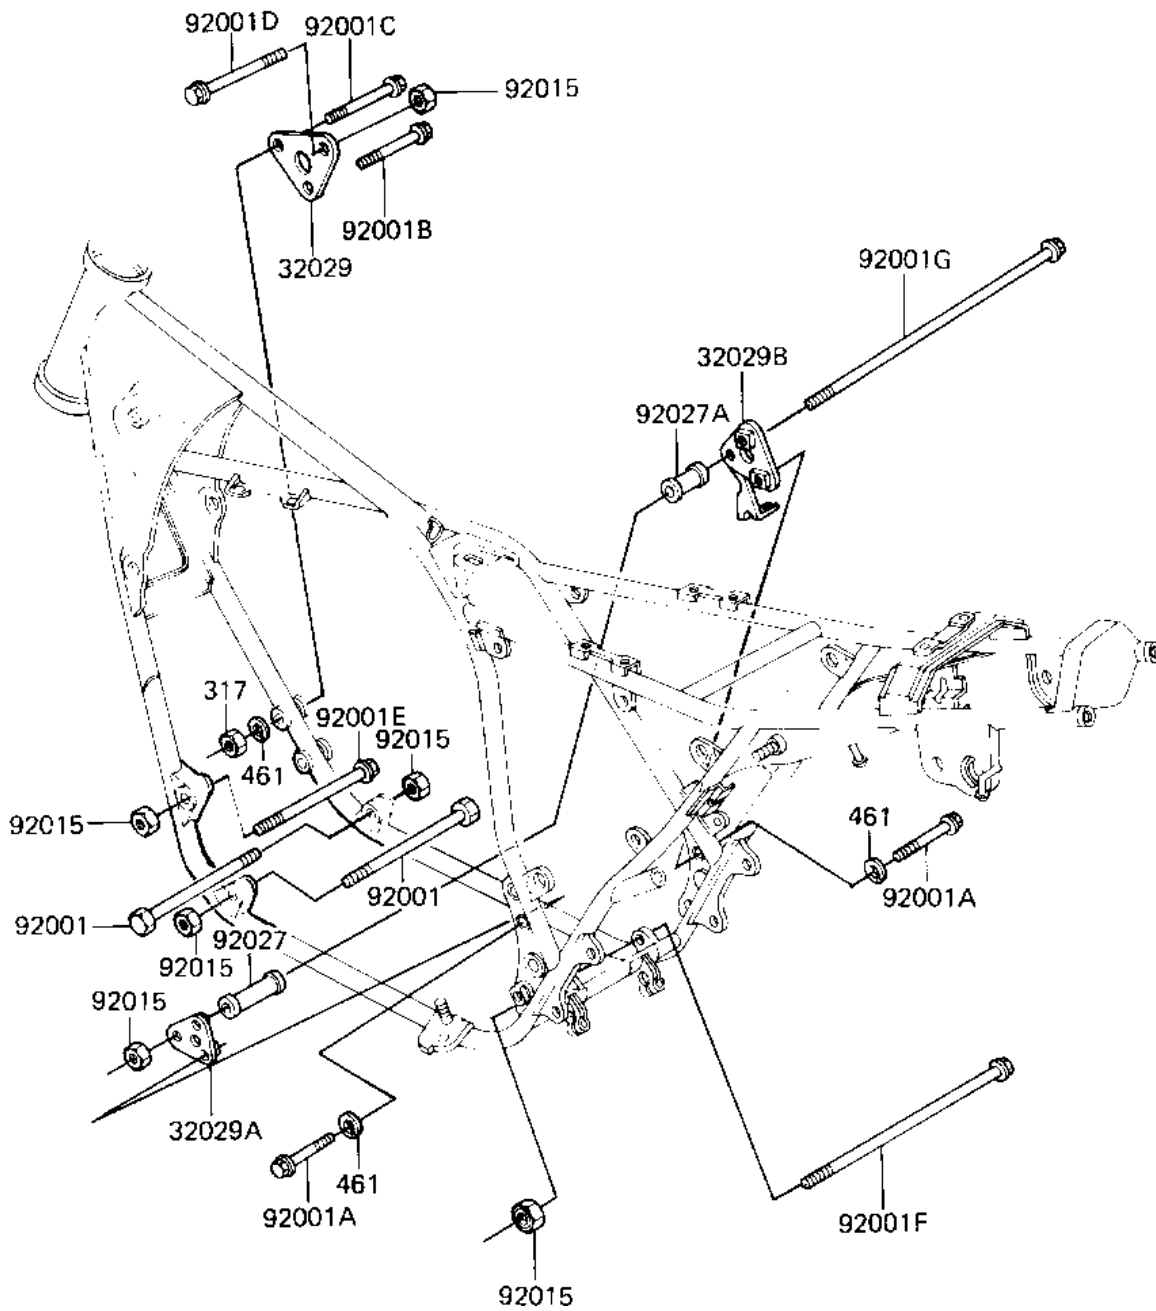

1982 KZ550 Standard PARTS DIAGRAM

FRAME FITTINGS ('82-'83 A3/A4)

F2131-0053

1982 KZ550 Standard PARTS LIST

FRAME FITTINGS ('82-'83 A3/A4)

ITEM NAME	PART NUMBER	QUANTITY
BRACKET,ENGINE (Ref # 32029)	32029-1048	1
BRACKET,ENGINE (Ref # 32029A)	32029-1049	1
BRACKET-ENGINE,RR,RH (Ref # 32029B)	32029-1157	1
BOLT,HEX HEAD,10X84 (Ref # 92001)	92001-1048	1
BOLT (Ref # 92001A)	92001-1578	1
BOLT,FLANGED,8X60 (Ref # 92001B)	92001-1581	1
BOLT-FLANGE (Ref # 92001C)	92001-1582	1
BOLT,FLANGED,10X60 (Ref # 92001D)	92001-1599	1
BOLT,FLANGED,10X70 (Ref # 92001E)	92001-1618	1
BOLT,FLANGED,10X180 (Ref # 92001F)	92001-1606	1
BOLT,FLANGED,10X255 (Ref # 92001G)	92001-1609	1
NUT,LOCK,10MM (Ref # 92015)	92019-021	1
COLLAR,L=57.5M/M (Ref # 92027)	92027-1109	1
COLLAR,L=37M/M (Ref # 92027A)	92027-1110	1
NUT,8M/M (Ref # 317)	317B0800	1
WASHER SPRING 8MM (Ref # 461)	461F0800	1