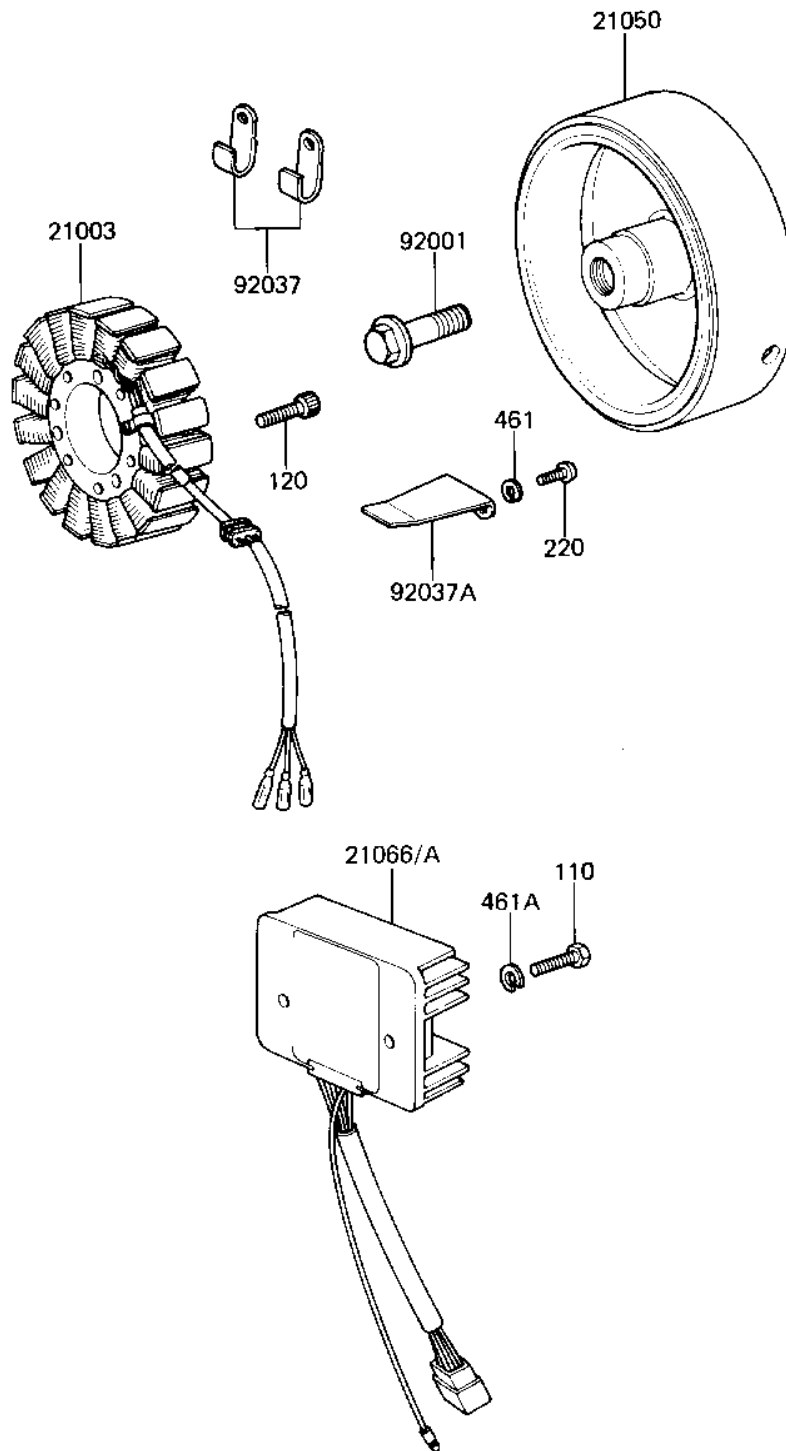

1982 KZ550 Standard PARTS DIAGRAM

GENERATOR/REGULATOR ('82-'83 A3/A4)

E1810-0020

1982 KZ550 Standard PARTS LIST

GENERATOR/REGULATOR ('82-'83 A3/A4)

ITEM NAME	PART NUMBER	QUANTITY
STATOR,GENERATOR (Ref # 21003)	21003-1038	1
FLYWHEEL,GENERATOR (Ref # 21050)	21050-1019	1
REGULATOR,VOLTAGE (Ref # 21066)	21066-1008	1
BOLT,10X40 (Ref # 92001)	92001-1201	1
CLAMP,WIRING HARNESS (Ref # 92037)	21126-008	1
CLAMP,GENERATOR WIRE (Ref # 92037A)	92037-1122	1
BOLT-UPSET (Ref # 110)	112G0625	1
BOLT,ALLEN,6X28 (Ref # 120)	120P0628	1
SCREW PAN HEAD 5X12 (Ref # 220)	220B0512	1
WASHER SPRING 5MM (Ref # 461)	461F0500	1
WASHER SPRING 6MM (Ref # 461A)	461F0600	1