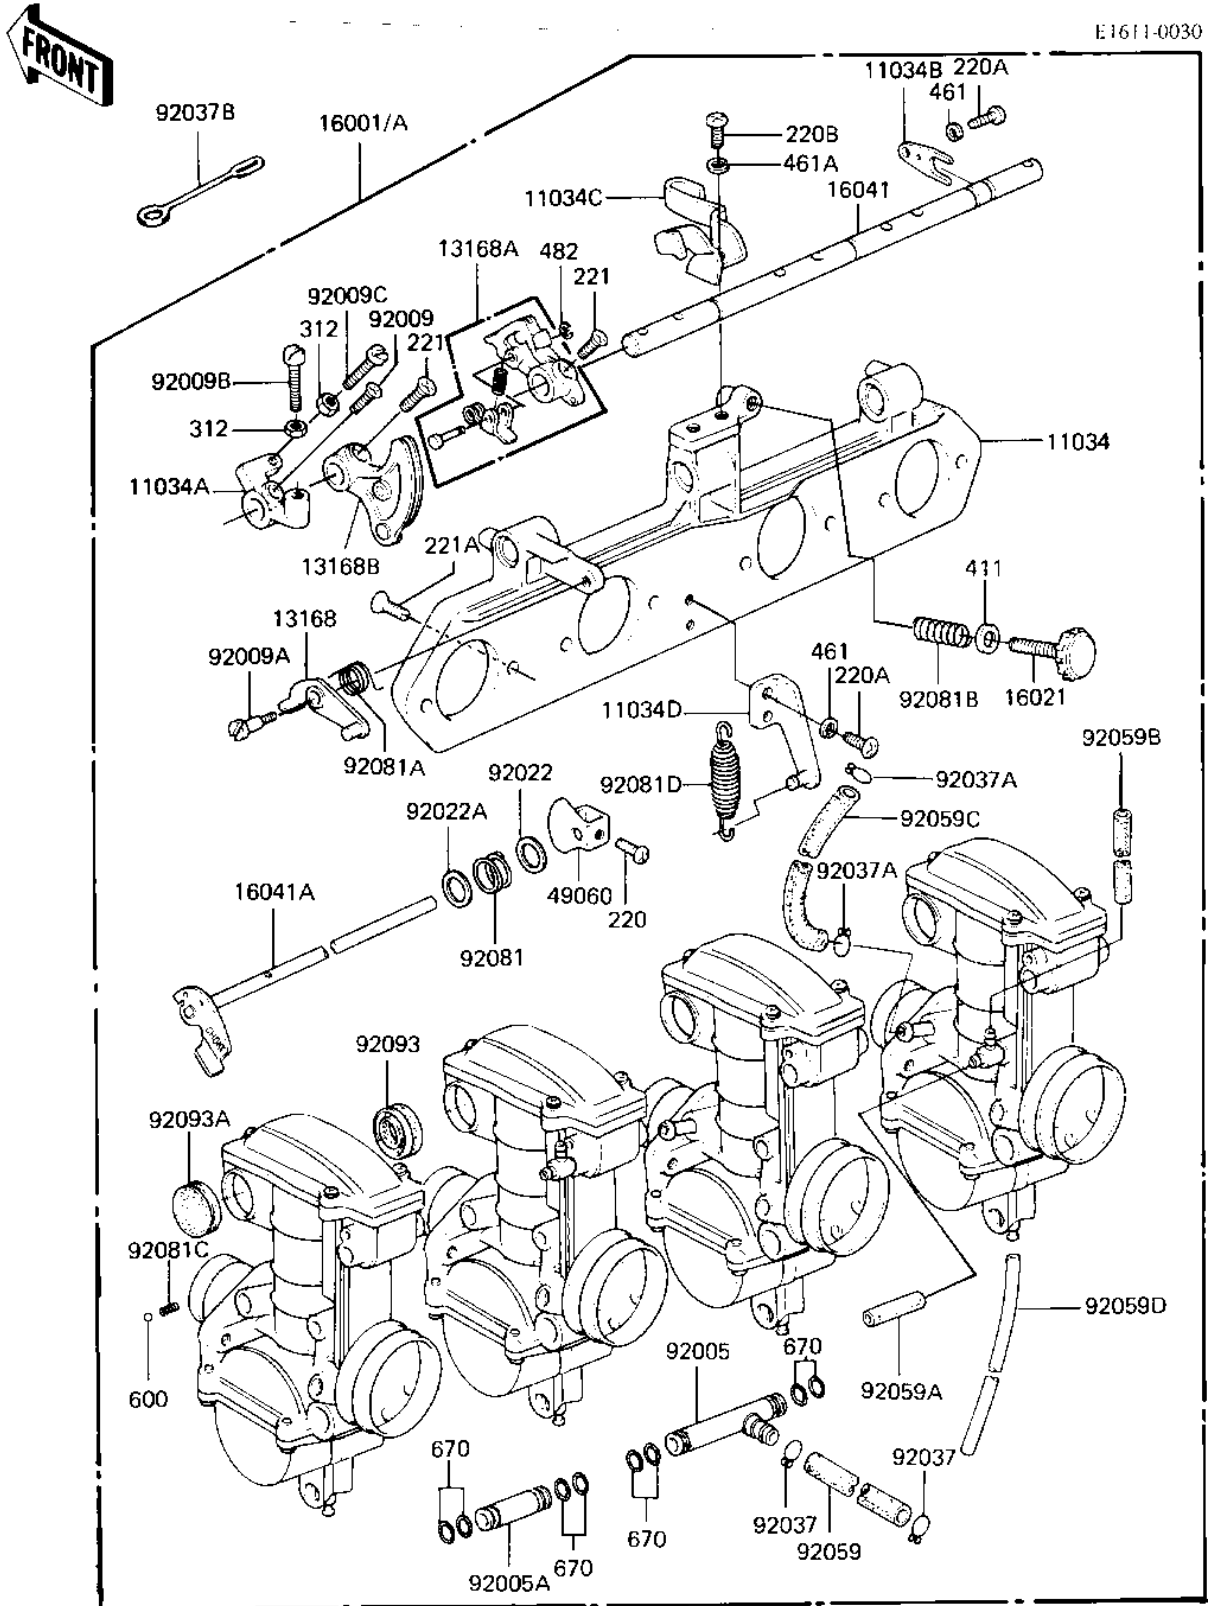

1982 KZ550 Standard PARTS DIAGRAM

CARBURETOR ASSY (KZ550-A3)