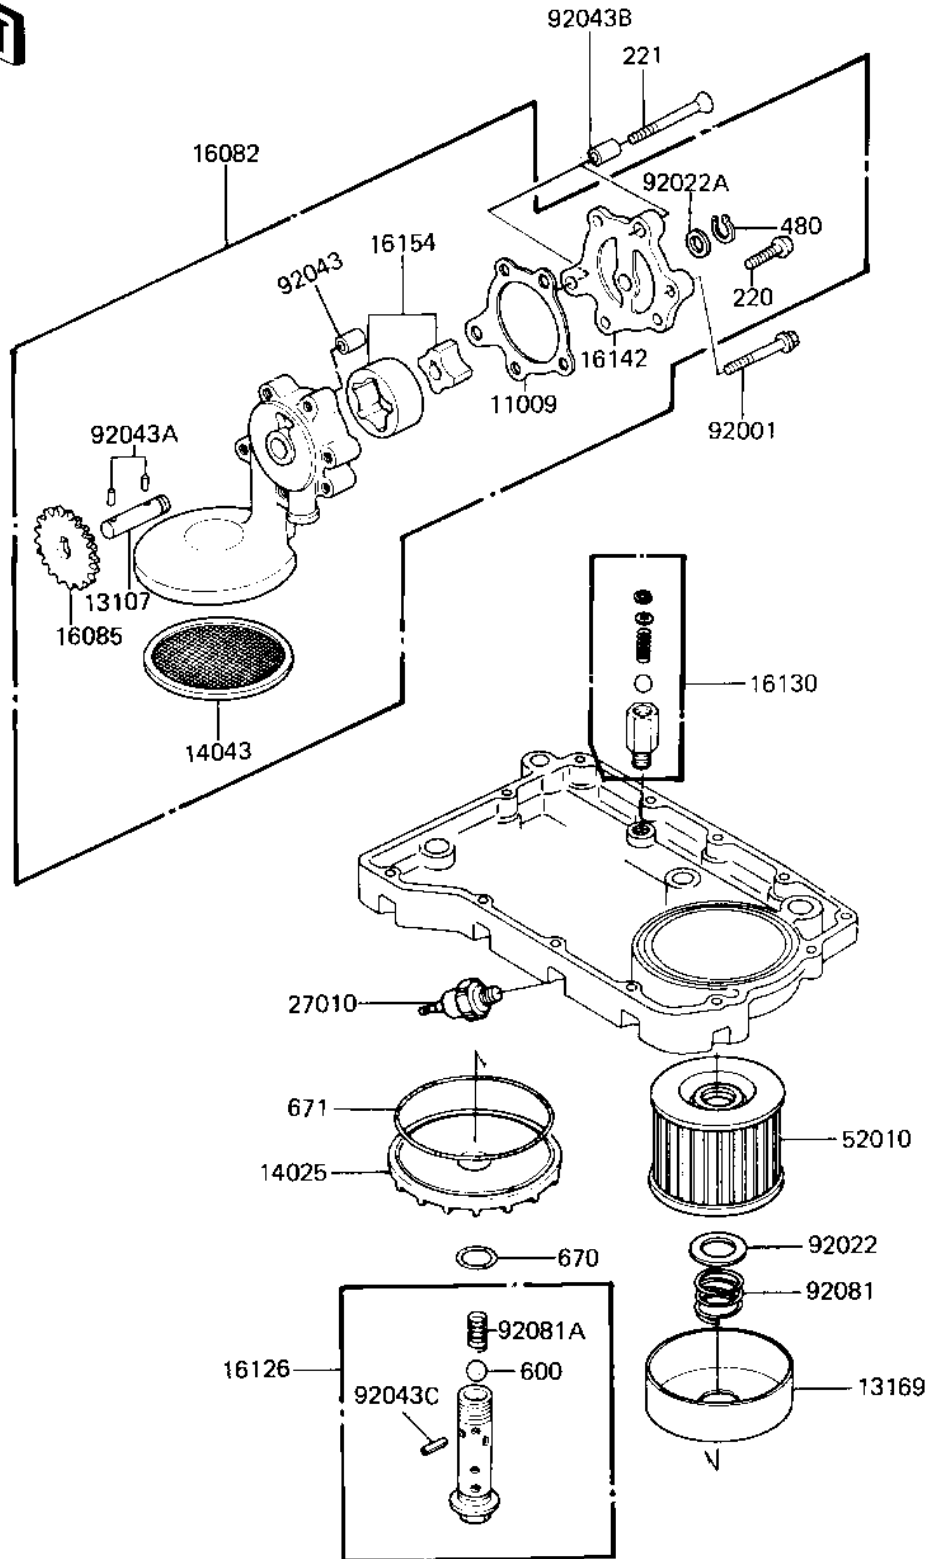

1982 KZ550 Standard PARTS DIAGRAM

OIL PUMP/OIL FILTER ('82-'83 A3/A4)

E1710-0007

1982 KZ550 Standard PARTS LIST

OIL PUMP/OIL FILTER ('82-'83 A3/A4)

ITEM NAME	PART NUMBER	QUANTITY
GASKET,OIL PUMP COVER (Ref # 11009)	16145-004	1
SHAFT,OIL PUMP (Ref # 13107)	16086-004	1
PLATE,OIL FILTER (Ref # 13169)	13169-1110	1
COVER,OIL FILTER (Ref # 14025)	16101-004	1
STRAINER,OIL PUMP (Ref # 14043)	16111-004	1
OIL PUMP ASSY (Ref # 16082)	16082-064	1
GEAR,OIL PUMP,57T (Ref # 16085)	16085-025	1
VALVE,OIL FILTER (Ref # 16126)	16126-1108	1
RELEAF VALVE ASSY (Ref # 16130)	16130-1001	1
COVER,OIL PUMP (Ref # 16142)	16142-005	1
ROTOR ASSY,OIL PUMP (Ref # 16154)	16154-003	1
SWITCH,OIL PRESSURE (Ref # 27010)	27010-1155	1
FILTER,OIL (Ref # 52010)	16099-003	1
BOLT,HEX HEAD,6X45 (Ref # 92001)	92001-165	1
WASHER,20.5X30X1.0 (Ref # 92022)	92022-1012	1
WASHER,PLAIN (Ref # 92022A)	92022-311	1
PIN,DOWEL,8X10 (Ref # 92043)	92043-1302	1
PIN,DOWEL (Ref # 92043A)	92042-041	1
PIN,DOWEL,6.2X8X28 (Ref # 92043B)	92042-050	1
SPRING PIN (Ref # 92043C)	92043-111	1
SPRING,OIL FILTER (Ref # 92081)	92081-1018	1
SPRING (Ref # 92081A)	92081-109	1
SCREW PAN HEAD 6X22 (Ref # 220)	220B0622	1
SCREW,CNTSNK HD,6X55 (Ref # 221)	221B0655	1
CIRCLIP,11MM (Ref # 480)	480J1100	1
BALL STEEL 3/8' (Ref # 600)	600A1200	1
"O" RING,16MM (Ref # 670)	670B2016	1
"O" RING,90MM (Ref # 671)	671B2590	1