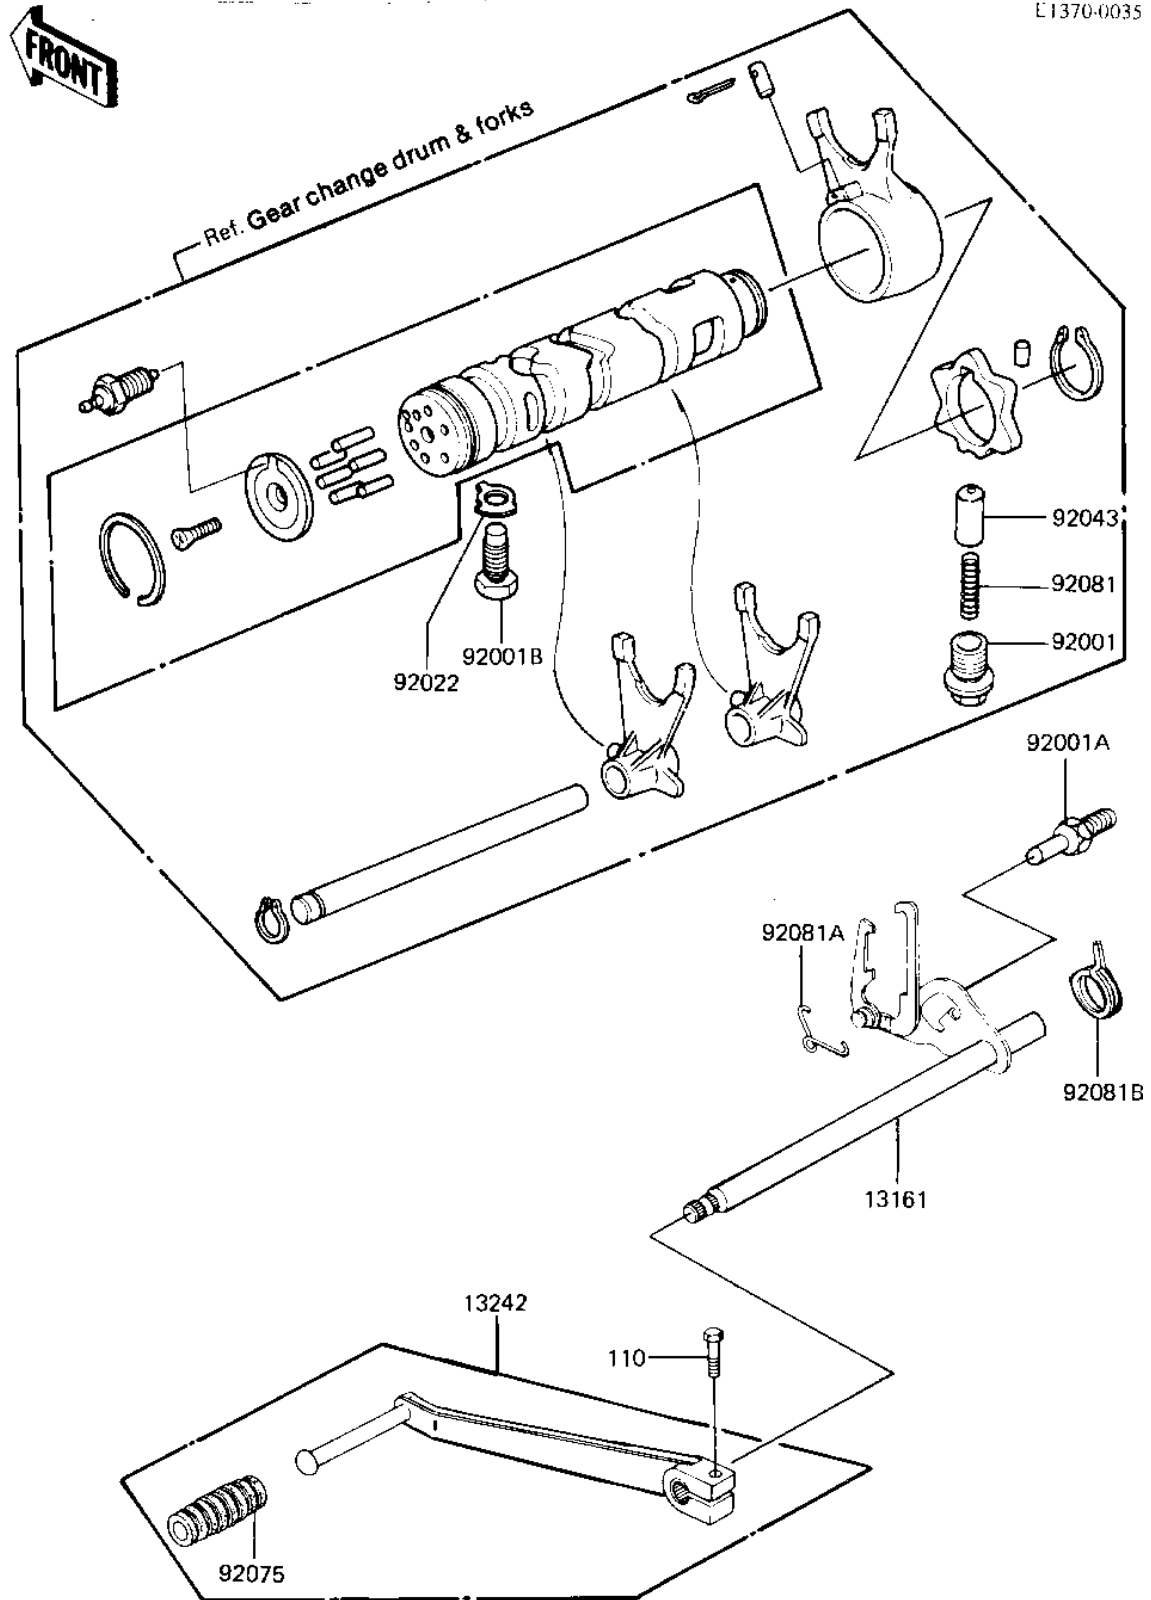

1982 KZ550 Standard PARTS DIAGRAM

GEAR CHANGE MECHANISM ('82-'83 A3/A4)

E1370-0035

1982 KZ550 Standard PARTS LIST

GEAR CHANGE MECHANISM ('82-'83 A3/A4)

ITEM NAME	PART NUMBER	QUANTITY
LEVER ASSY,GEAR SFT (Ref # 13161)	13161-042	1
PEDAL ASSY,GEAR SHIFT (Ref # 13242)	13242-022	1
BOLT,NEUTRAL POSITION (Ref # 92001)	92001-1037	1
BOLT,RETURN SPRING (Ref # 92001A)	92001-1401	1
BOLT,HEX HEAD,10X26 (Ref # 92001B)	92001-174	1
WASHER,LOCK,10MM (Ref # 92022)	92024-074	1
PIN-NEUTRAL POSITION (Ref # 92043)	92043-076	1
DAMPER,CHANGE PEDAL (Ref # 92075)	92160-1036	1
SPRING (Ref # 92081)	92081-112	1
SPRING,KICK PAWL (Ref # 92081A)	92083-018	1
SPRING,CHG PEDL RTRN (Ref # 92081B)	92083-028	1
BOLT-UPSET,6X20 (Ref # 110)	112G0620	1