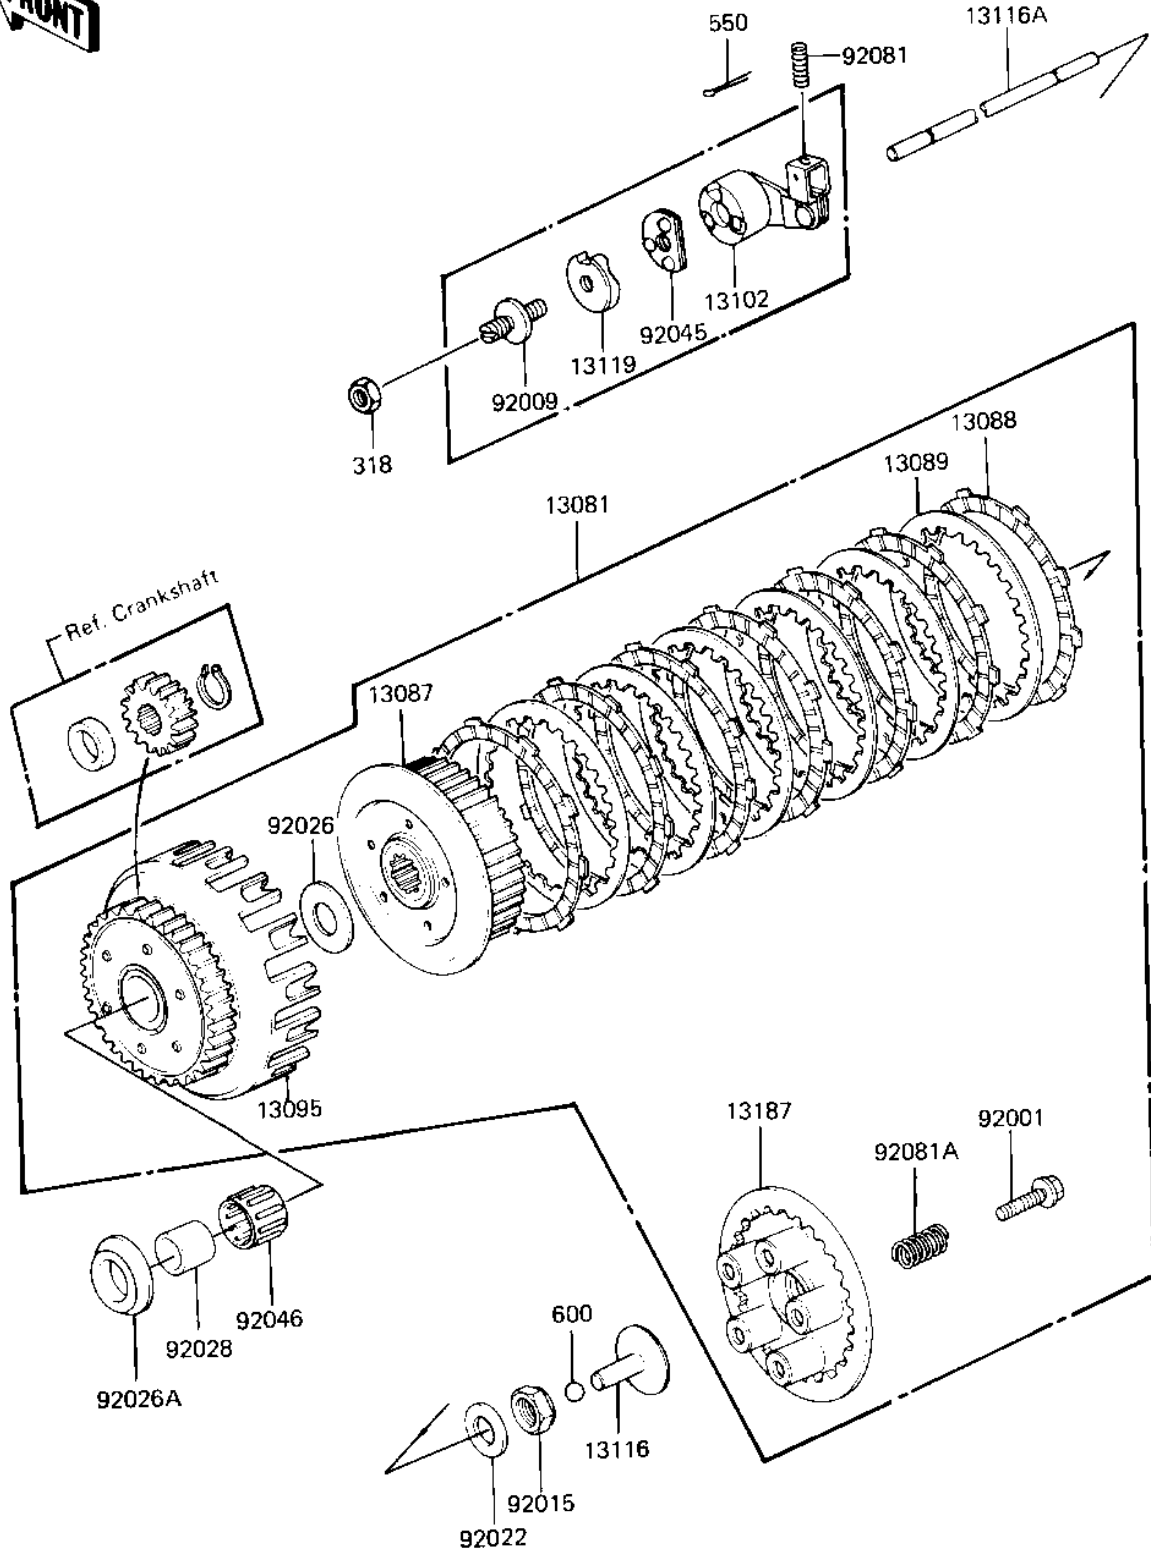

1982 KZ550 Standard PARTS DIAGRAM

CLUTCH ('82-'83 A3/A4)

E1350-0009

1982 KZ550 Standard PARTS LIST

CLUTCH ('82-'83 A3/A4)

ITEM NAME	PART NUMBER	QUANTITY
CLUTCH-ASSY (Ref # 13081)	13081-1044	1
HUB-CLUTCH (Ref # 13087)	13087-1052	1
PLATE,CLUTCH FRICTION (Ref # 13088)	13088-040	1
PLATE,CLUTCH STEEL (Ref # 13089)	13089-026	1
HOUSING,CLUTCH,65T (Ref # 13095)	13095-1030	1
RELEASE,CLUTCH (Ref # 13102)	13102-1008	1
PUSHER,CLTCH SPRG PLT (Ref # 13116)	13116-029	1
ROD,CLUTCH PUSH (Ref # 13116A)	13116-1007	1
CAM,RELEASE,CLUTCH (Ref # 13119)	13119-1003	1
PLATE,CLUTCH SPRING (Ref # 13187)	13187-008	1
BOLT,CLUTCH SPR FITT (Ref # 92001)	92001-1066	1
SCREW,SLOTTED,8M/M (Ref # 92009)	92009-1009	1
NUT,20MM (Ref # 92015)	92015-1555	1
WASHER,PLAIN,2.3X20.3 (Ref # 92022)	92022-1116	1
WASHER TH 25.5X47X2.5 (Ref # 92026)	92026-022	1
SPACER,THRUST,T=5.5MM (Ref # 92026A)	92026-116	1
BUSHING,CLUTCH (Ref # 92028)	92028-178	1
BEARING,BALL,CLUTCH (Ref # 92045)	92045-1001	1
BEARING,KTV323723 (Ref # 92046)	92046-028	1
SPRING-CLUTCH RELEASE (Ref # 92081)	92081-069	1
SPRING,CLUTCH (Ref # 92081A)	92081-139	1
NUT 8MM (Ref # 318)	318B0800	1
PIN COTTER 1.6X15 (Ref # 550)	550D1615	1
BALL STEEL 3/8" (Ref # 600)	600A1200	1