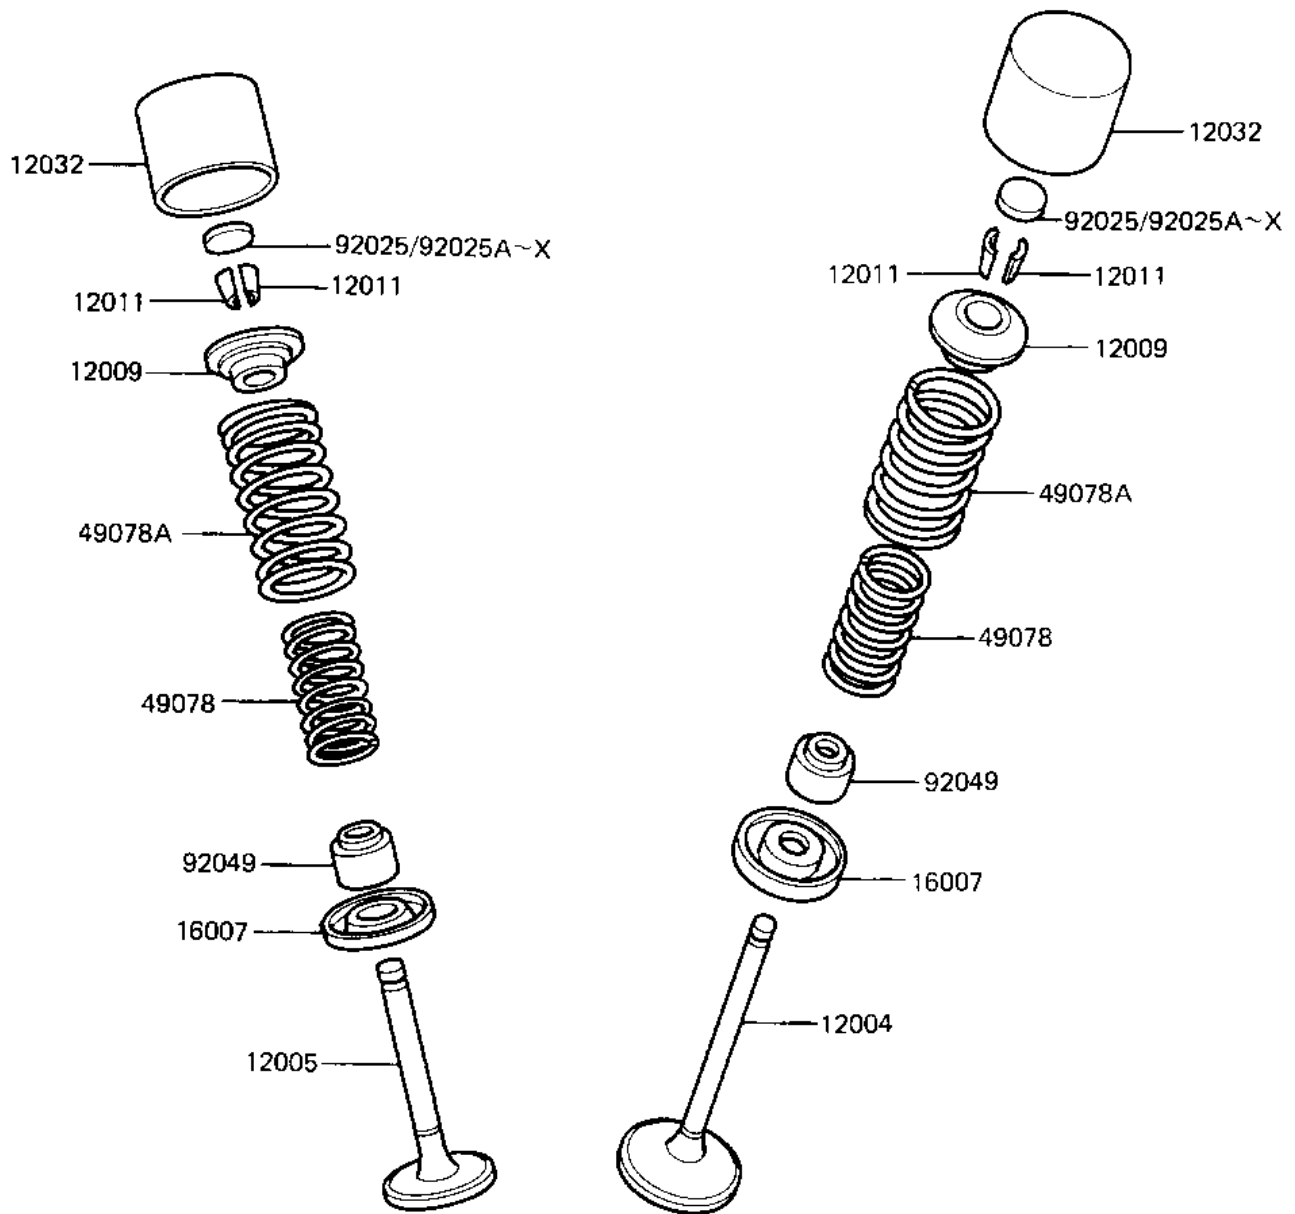

1982 KZ550 Standard PARTS DIAGRAM

VALVES ('82-'83 A3/A4)

E1210-0003

1982 KZ550 Standard PARTS LIST

VALVES ('82-'83 A3/A4)

ITEM NAME	PART NUMBER	QUANTITY
VALVE,INTAKE (Ref # 12004)	12004-1016	1
VALVE,EXHAUST (Ref # 12005)	12005-1013	1
RETAINER,VALVE SPRING (Ref # 12009)	12009-1002	1
SPLIT KEEPER,VALVE SP (Ref # 12011)	12011-1003	1
TAPPET (Ref # 12032)	12032-1001	1
SEAT-SPRING,VALVE (Ref # 16007)	16007-1024	1
SPRING,VALVE,INNER (Ref # 49078)	49078-1001	1
SPRING,VALVE,OUTER (Ref # 49078A)	49078-1002	1
SHIM,2.007 (Ref # 92025)	92025-1090	1
SHIM,2.05T (Ref # 92025A)	92025-1091	1
SHIM,2.10T (Ref # 92025B)	92025-1092	1
SHIM,2.15T (Ref # 92025C)	92025-1093	1
SHIM,2.20T (Ref # 92025D)	92025-1094	1
SHIM,2.25T (Ref # 92025E)	92025-1095	1
SHIM,2.30T (Ref # 92025F)	92025-1096	1
SHIM,2.35T (Ref # 92025G)	92025-1097	1
SHIM,2.40T (Ref # 92025H)	92025-1098	1
SHIM,2.45T (Ref # 92025I)	92025-1099	1
SHIM,2.50T (Ref # 92025J)	92025-1100	1
SHIM T2.55 (Ref # 92025K)	92025-1101	1
SHIM,2.60T (Ref # 92025L)	92025-1102	1
SHIM,2.65T (Ref # 92025M)	92025-1103	1
SHIM,2.70T (Ref # 92025N)	92025-1104	1
SHIM,2.75T (Ref # 92025O)	92025-1105	1
SHIM,2.80T (Ref # 92025P)	92025-1106	1
SHIM,2.85T (Ref # 92025Q)	92025-1107	1
SHIM,2.90T (Ref # 92025R)	92025-1108	1
SHIM,2.95 (Ref # 92025S)	92025-1109	1
SHIM,3.00T (Ref # 92025T)	92025-1110	1

1982 KZ550 Standard PARTS LIST

VALVES ('82-'83 A3/A4)

ITEM NAME	PART NUMBER	QUANTITY
SHIM,3.05T (Ref # 92025U)	92025-1111	1
SHIM,3.10T (Ref # 92025V)	92025-1112	1
SHIM,3.15T (Ref # 92025W)	92025-1113	1
SHIM,3.20T (Ref # 92025X)	92025-1114	1
SEAL-OIL,VALVE STEM (Ref # 92049)	92049-1153	1