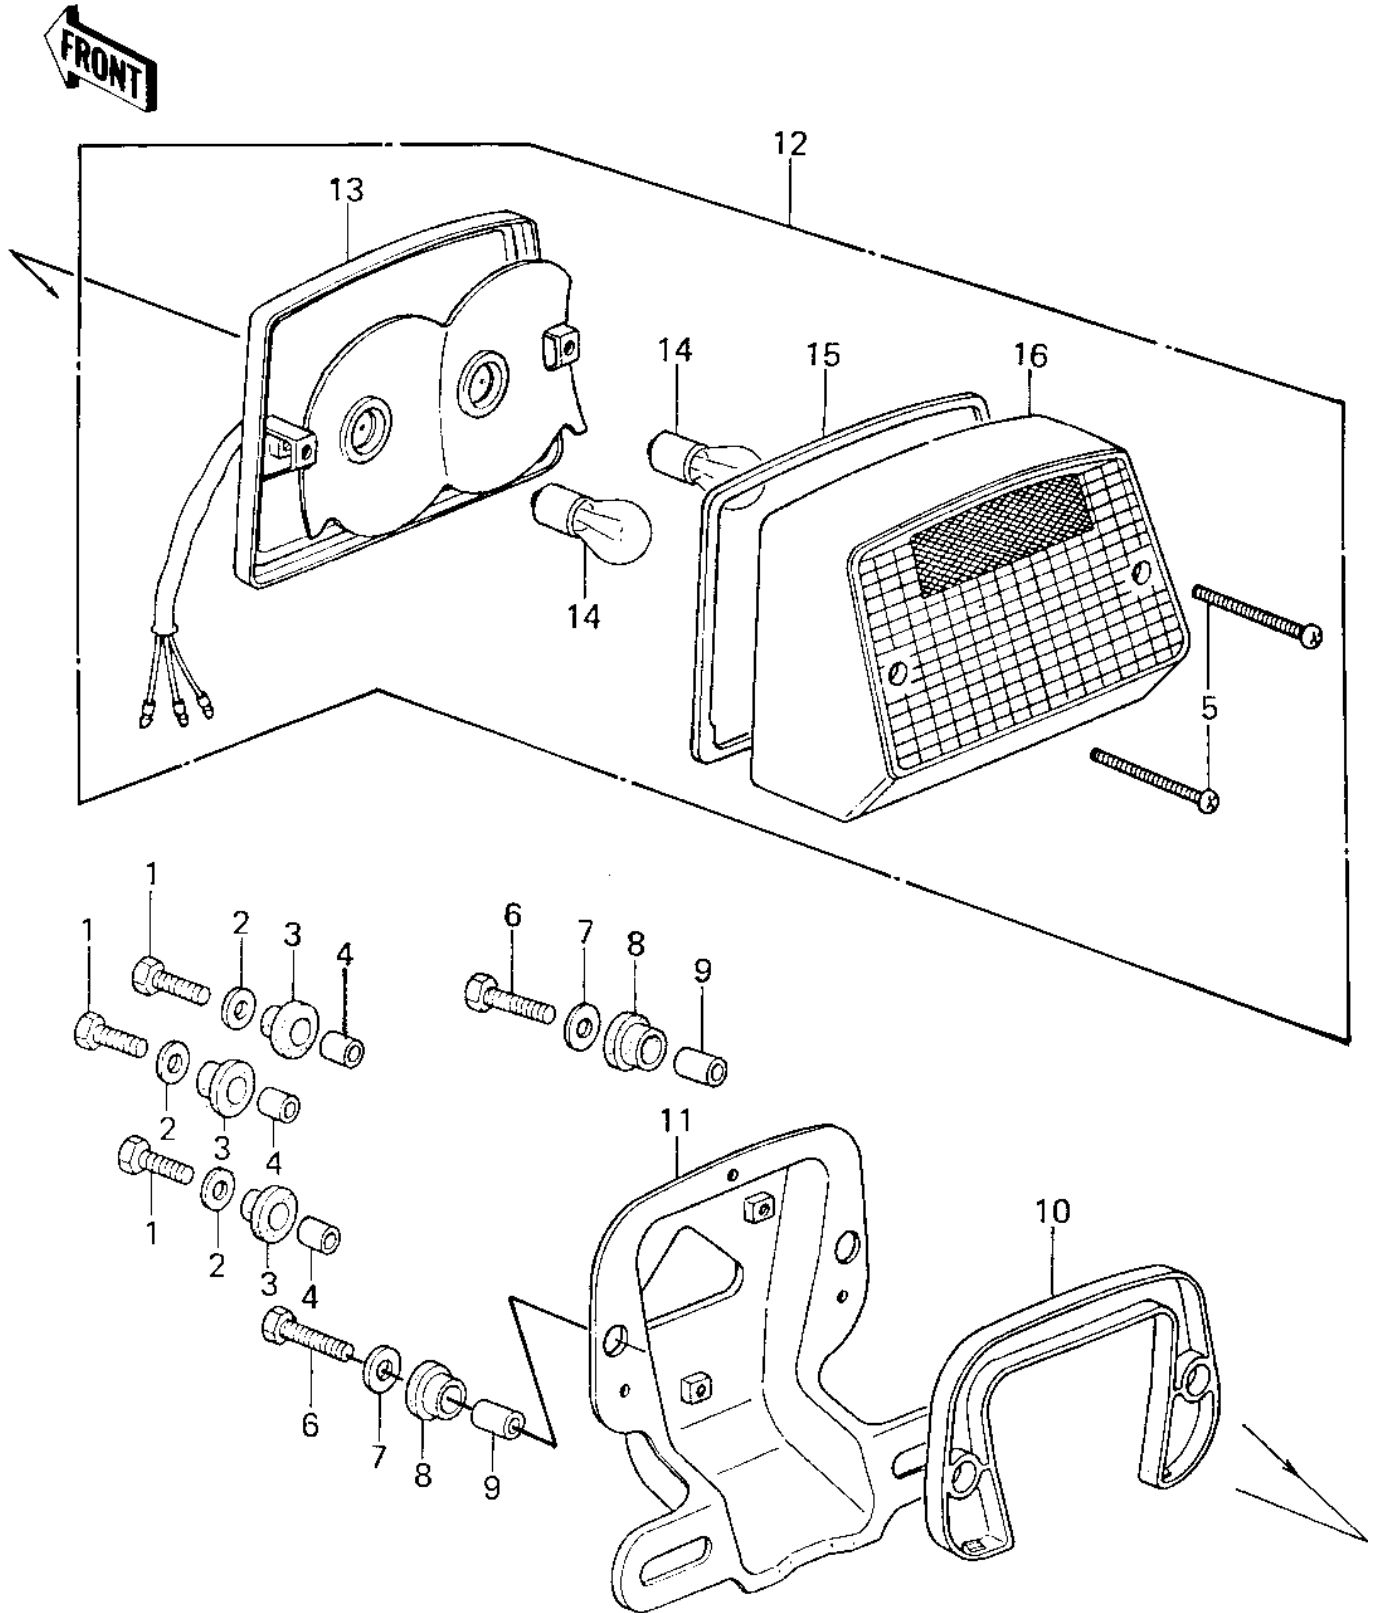

## 1980 750 Standard-4 PARTS DIAGRAM

TAILLIGHT ('80 KZY 50-E1)

## 1980 750 Standard-4 PARTS LIST

TAILLIGHT ('80 KZY 50-E1)

ITEM NAME	PART NUMBER	QUANTITY
BOLT-UPSET,6X20 (Ref # 1)	112G0620	1
WASHER 6.5X20X1.6T (Ref # 2)	92022-125	2
DAMPER RUBBER (Ref # 3)	92075-112	1
COLLAR 6.8X10X10.5 (Ref # 4)	92027-120	1
SCREW (Ref # 5)	220R0455	1
BOLT 6X22 (Ref # 6)	112B0622	1
DAMPER RUBBER (Ref # 8)	92075-1092	1
COLLAR 6.8X10X14.5 (Ref # 9)	92027-156	1
DAMPER RUBBER BRACKET (Ref # 10)	92075-1091	1
BRACKET,LICENSE PLATE (Ref # 11)	23036-1009	1
LAMP ASSY,TAIL (Ref # 12)	23025-1005	1
BODY ASSY,TAIL LAMP (Ref # 13)	23027-1001	1
BULB,12V 32/3CP (Ref # 14)	92069-059	1
GASKET,TAIL LAMP LENS (Ref # 15)	11009-1077	1
LENS,TAIL LAMP (Ref # 16)	23026-1002	1