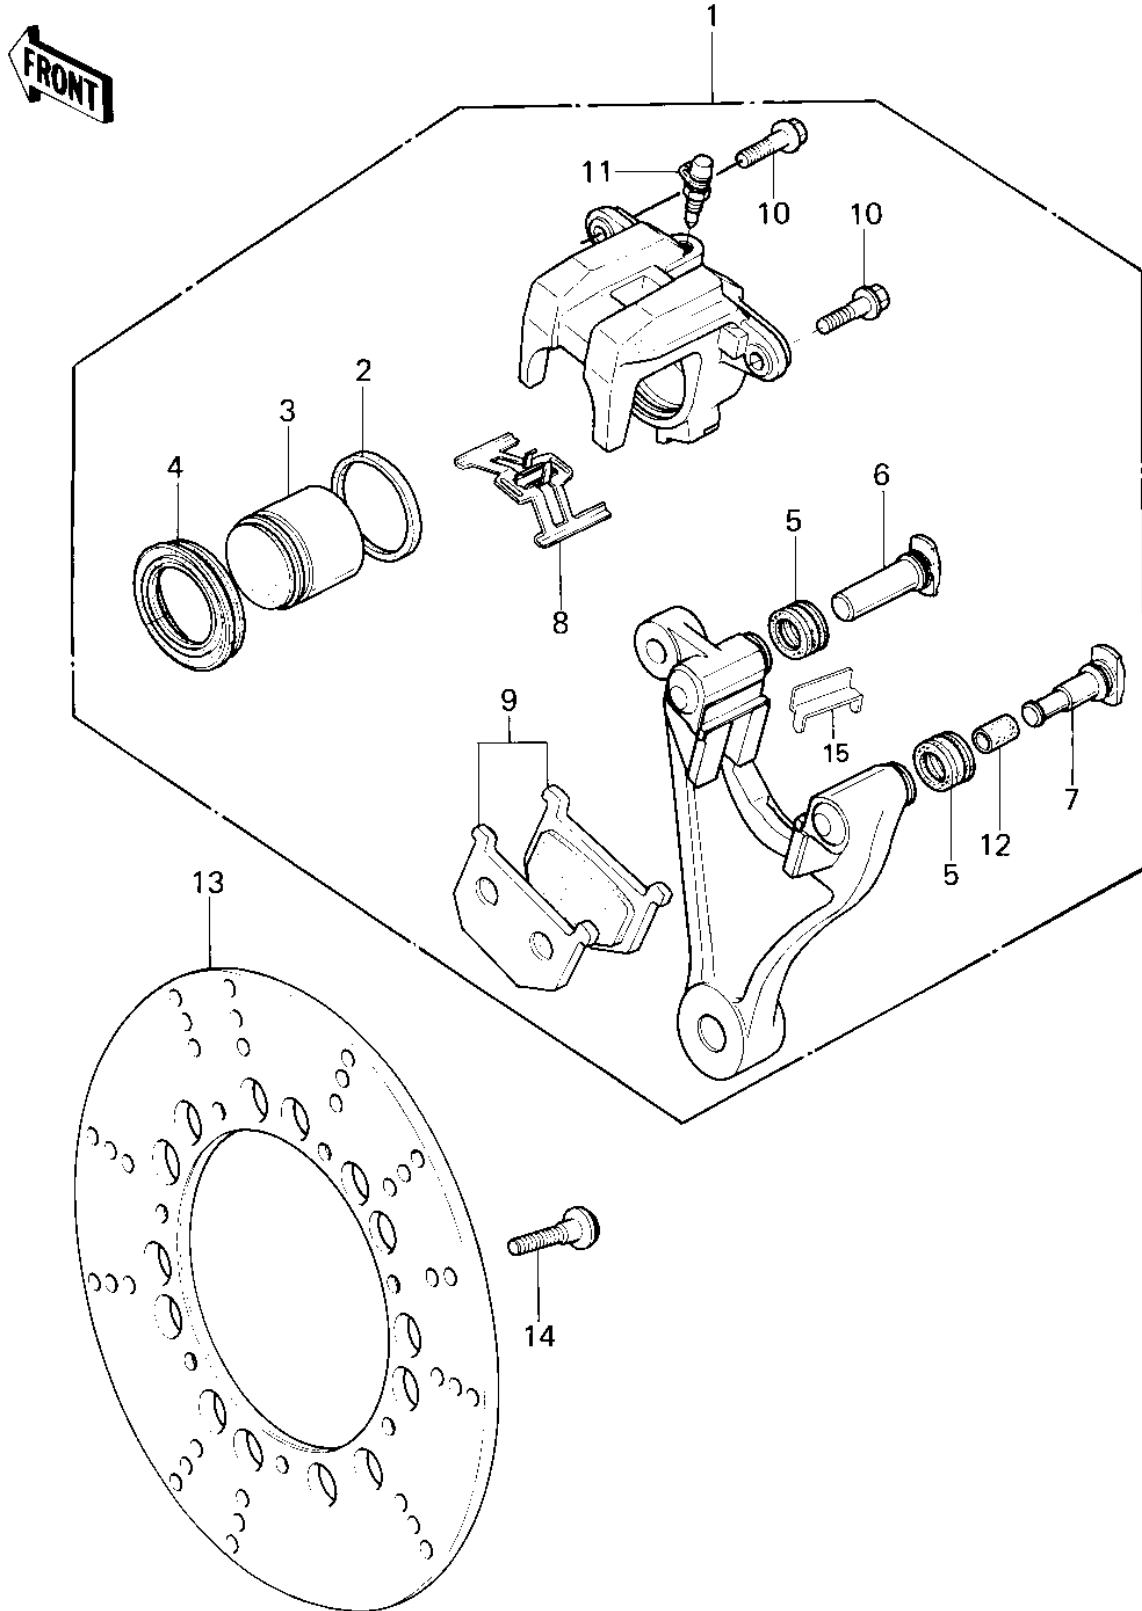

1980 750 Standard-4 PARTS DIAGRAM

REAR BRAKE ('80 KZY 50-E1)

1980 750 Standard-4 PARTS LIST

REAR BRAKE ('80 KZY 50-E1)

ITEM NAME	PART NUMBER	QUANTITY
CALIPER-ASSY,RR (Ref # 1)	43041-1057	1
RING,PISTON SEAL (Ref # 2)	43049-002	1
PISTON-COMP-BRAKE (Ref # 3)	43020-1096	1
DUST SEAL,PISTON (Ref # 4)	49006-1043	1
DUST SEAL (Ref # 5)	49006-1044	1
SHAFT,CALIPER (Ref # 6)	43045-1007	1
SHAFT,CALIPER (Ref # 7)	43045-1008	1
SPRING,PAD (Ref # 8)	92081-1229	1
PAD-ASSY-BRAKE (Ref # 9)	43082-1025	1
BOLT,FLANGED,8X25,BLA (Ref # 10)	92001-1510	1
BLEEDER SET (Ref # 11)	43085-001	1
BUSHING,SHAFT CALIPER (Ref # 12)	92028-1090	1
DISC,RR,SILVER (Ref # 13)	41080-1131	1
BOLT,SOCKET,8X30 (Ref # 14)	92001-1951	1
GUIDE,PAD (Ref # 15)	13070-1026	1