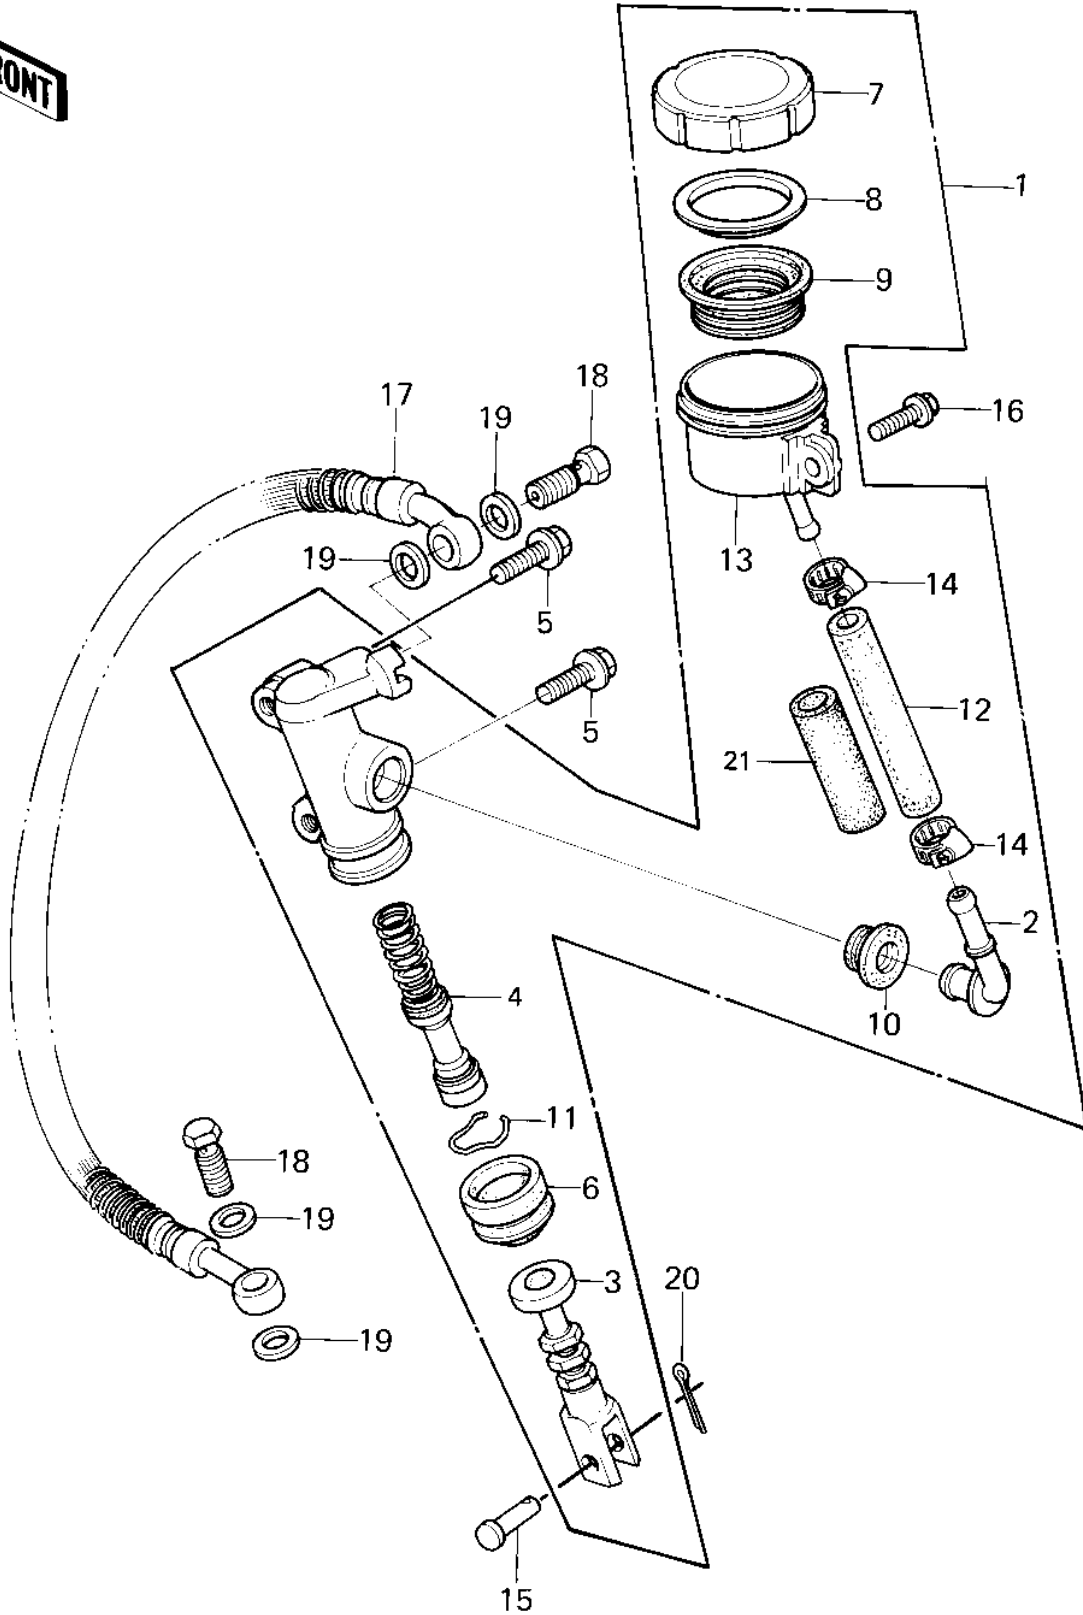

1980 750 Standard-4 PARTS DIAGRAM

REAR MASTER CYLINDER ('80 KZY 50-E1)

1980 750 Standard-4 PARTS LIST

REAR MASTER CYLINDER ('80 KZY 50-E1)

ITEM NAME	PART NUMBER	QUANTITY
CYLINDER ASSY,RR MAST (Ref # 1)	43015-1054	1
CYLINDER ASSY MSTR RR (Ref # 1)	43015-1072	1
CONNECTOR (Ref # 2)	13159-1005	1
ROD ASSY,BRAKE (Ref # 3)	43010-1004	1
PISTON ASSY (Ref # 4)	43020-1019	1
BOLT,8X28 (Ref # 5)	92001-1095	1
DUST COVER (Ref # 6)	49016-1031	1
CAP,OIL CUP (Ref # 7)	43026-1010	1
PLATE,DIAPHRAGM (Ref # 8)	43027-1005	1
DIAPHRAGM (Ref # 9)	43028-1016	1
PACKING (Ref # 10)	43049-1008	1
RING,DUST SEAL (Ref # 11)	43058-004	1
HOSE,BRAKE,8X12X175.5 (Ref # 12)	43059-1058	1
HOSE,BRAKE,8X12X163 (Ref # 12)	43059-1066	1
RESERVOIR (Ref # 13)	43078-1008	1
CLAMP,BRAKE HOSE (Ref # 14)	92037-1154	1
PIN (Ref # 15)	92043-1013	1
BOLT,FLANGED,6X20 (Ref # 16)	130B0620	1
HOSE-BRAKE,L=395 (Ref # 17)	43059-1194	1
BOLT,OIL,L=23 (Ref # 18)	92002-1888	1
WASHER-OIL BOLT (Ref # 19)	43067-001	1
PIN COTTER 2.0X15 (Ref # 20)	550D2015	1
HOSE,BRAKE,13X18X139 (Ref # 21)	43059-1068	1