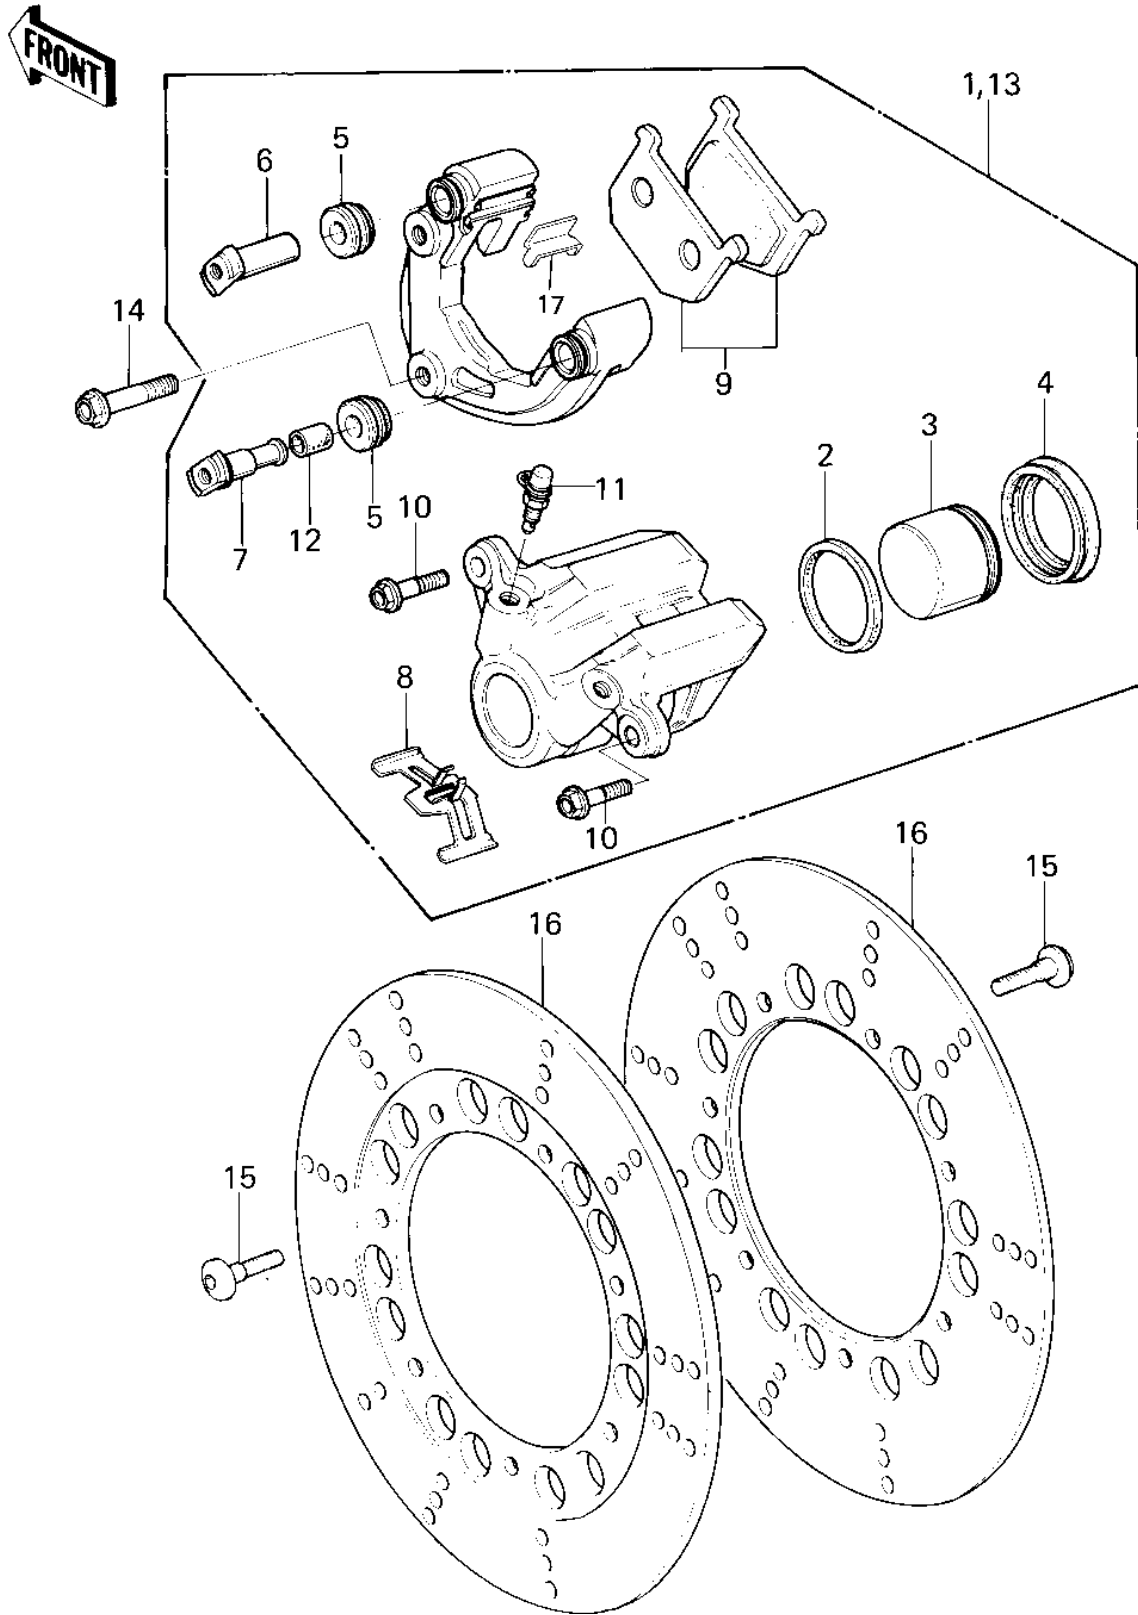

1980 750 Standard-4 PARTS DIAGRAM

FRONT BRAKE ('80 KZY 50-E1)

1980 750 Standard-4 PARTS LIST

FRONT BRAKE ('80 KZY 50-E1)

ITEM NAME	PART NUMBER	QUANTITY
CALIPER ASSY,FR L.H (Ref # 1)	43041-1036	1
RING,PISTON SEAL (Ref # 2)	43049-002	1
PISTON-COMP-BRAKE (Ref # 3)	43020-1096	1
DUST SEAL,PISTON (Ref # 4)	49006-1043	1
DUST SEAL (Ref # 5)	49006-1044	1
SHAFT,CALIPER (Ref # 6)	43045-1007	1
SHAFT,CALIPER (Ref # 7)	43045-1008	1
SPRING,PAD (Ref # 8)	92081-1229	1
PAD SET,FRONT BRAKE (Ref # 9)	43082-1007	1
BOLT,FLANGED,8X25,BLA (Ref # 10)	92001-1510	1
BLEEDER SET (Ref # 11)	43085-001	1
BUSHING,SHAFT CALIPER (Ref # 12)	92028-1090	1
CALIPER ASSY,FR R.H (Ref # 13)	43041-1037	1
BOLT,HEX HEAD,10X38 (Ref # 14)	92001-1293	1
BOLT,SOCKET,8X30 (Ref # 15)	92001-1951	1
DISC,FR,SILVER (Ref # 16)	41080-1130	1
GUIDE,PAD (Ref # 17)	13070-1026	1