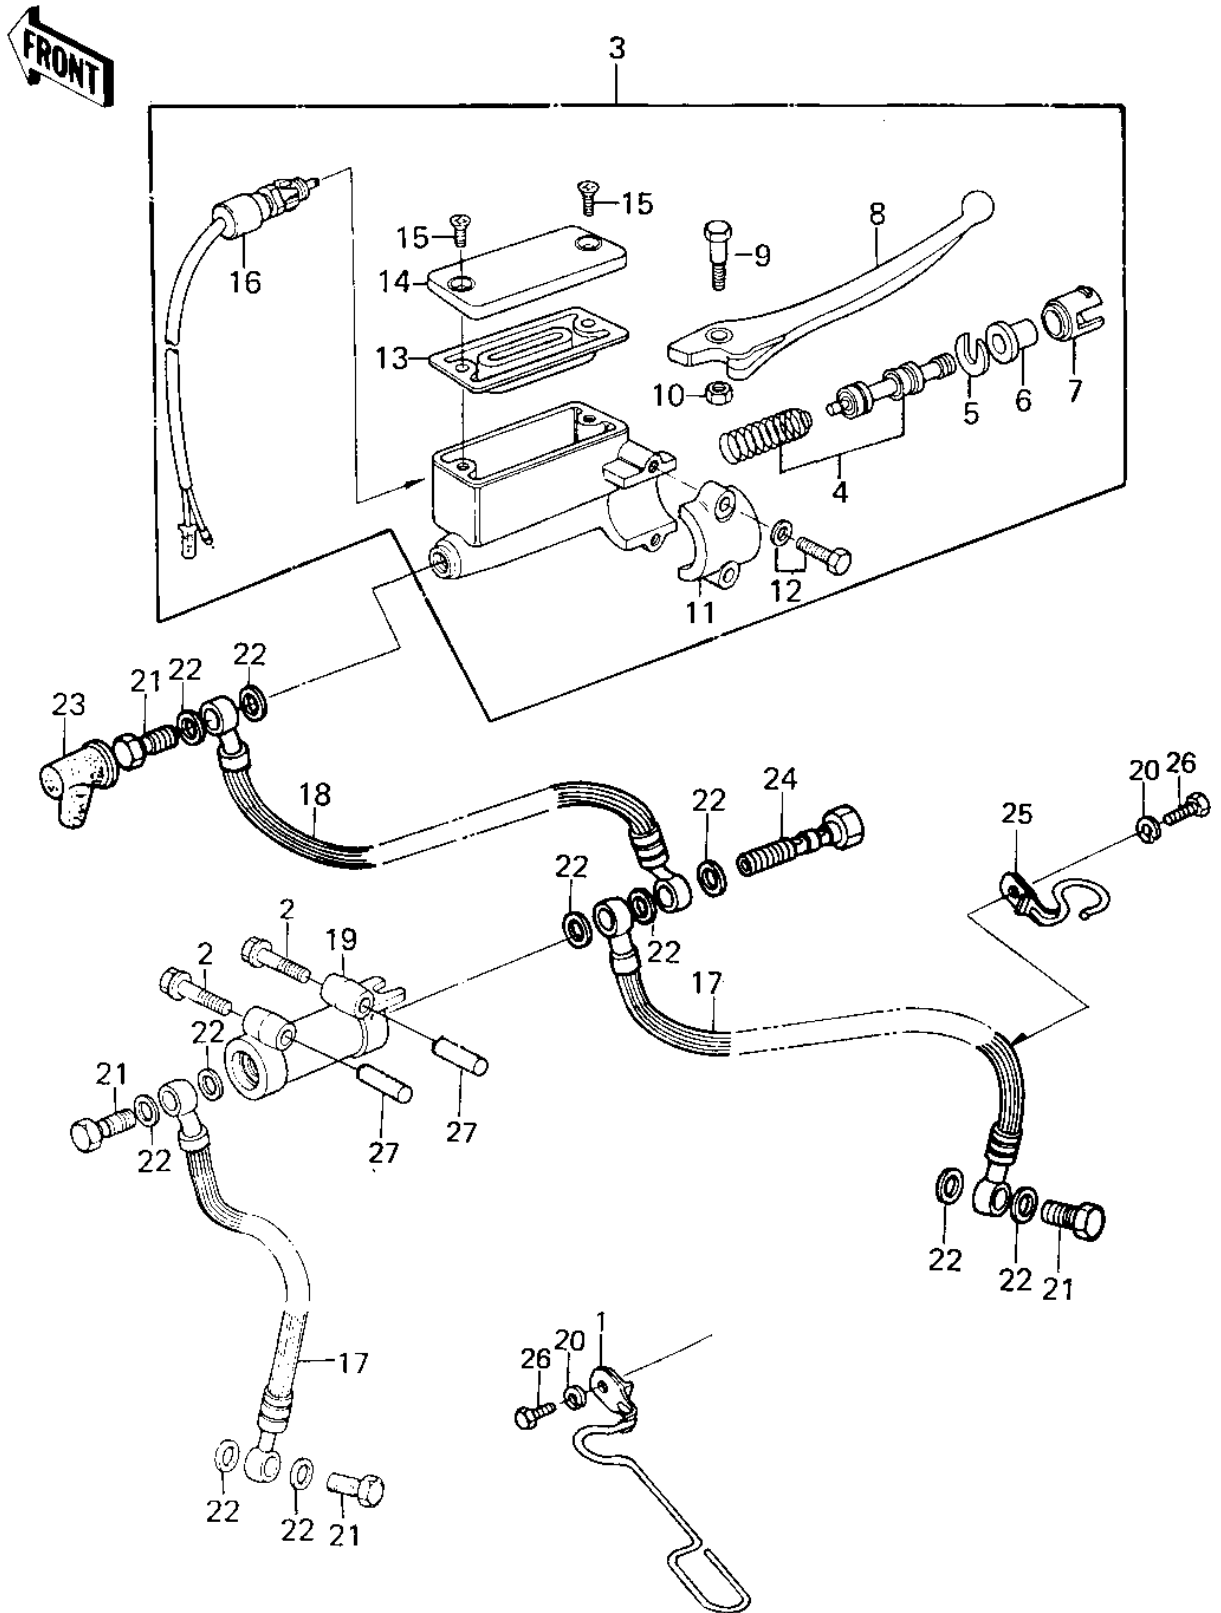

1980 750 Standard-4 PARTS DIAGRAM

FRONT MASTER CYLINDER ('80 KZY 50-E1)

1980 750 Standard-4 PARTS LIST

FRONT MASTER CYLINDER ('80 KZY 50-E1)

ITEM NAME	PART NUMBER	QUANTITY
CLAMP,CABLE (Ref # 1)	92037-1116	1
BOLT,FLANGED,6X65 (Ref # 2)	130G0665	1
CYLINDER ASSY,FRONT (Ref # 3)	43015-1032	1
PISTON-COMP-BRAKE (Ref # 4)	43020-1023	1
STOPER,PISTON (Ref # 5)	43022-1001	1
DUST COVER (Ref # 6)	49016-1010	1
LINER,PISTON (Ref # 7)	14008-1007	1
LEVER,FRONT BRAKE (Ref # 8)	46092-1004	1
BOLT,CLUTCH LEV FITT (Ref # 9)	92001-1056	1
NUT 6MM (Ref # 10)	312B0600	1
HOLDER,MASTER CYLINDR (Ref # 11)	43034-1001	1
BOLT,HEX HEAD,6X25 (Ref # 12)	43033-003	1
DIAPHRAGM (Ref # 13)	43028-1008	1
CAP,OIL CUP (Ref # 14)	43026-1006	1
SCREW,COUNTERSUNK HED (Ref # 15)	92001-1055	1
SWITCH,BRAKE (Ref # 16)	27010-1028	1
HOSE,BRAKE (Ref # 17)	43059-1030	1
HOSE-BRAKE (Ref # 18)	43059-1538	1
JOINT,FR BRAKE HOSE (Ref # 19)	43061-1002	1
WASHER SPRING 6MM (Ref # 20)	461F0600	1
BOLT,OIL,L=23 (Ref # 21)	92002-1888	1
WASHER-OIL BOLT (Ref # 22)	43067-001	1
BOOT,DUST (Ref # 23)	49006-1041	1
BOLT (Ref # 24)	92002-1909	1
CLAMP,FRNT BRK HOSE (Ref # 25)	92037-1054	1
BOLT-UPSET,6X12 (Ref # 26)	112G0612	1
COLLAR,8X12X25 (Ref # 27)	92027-1249	1