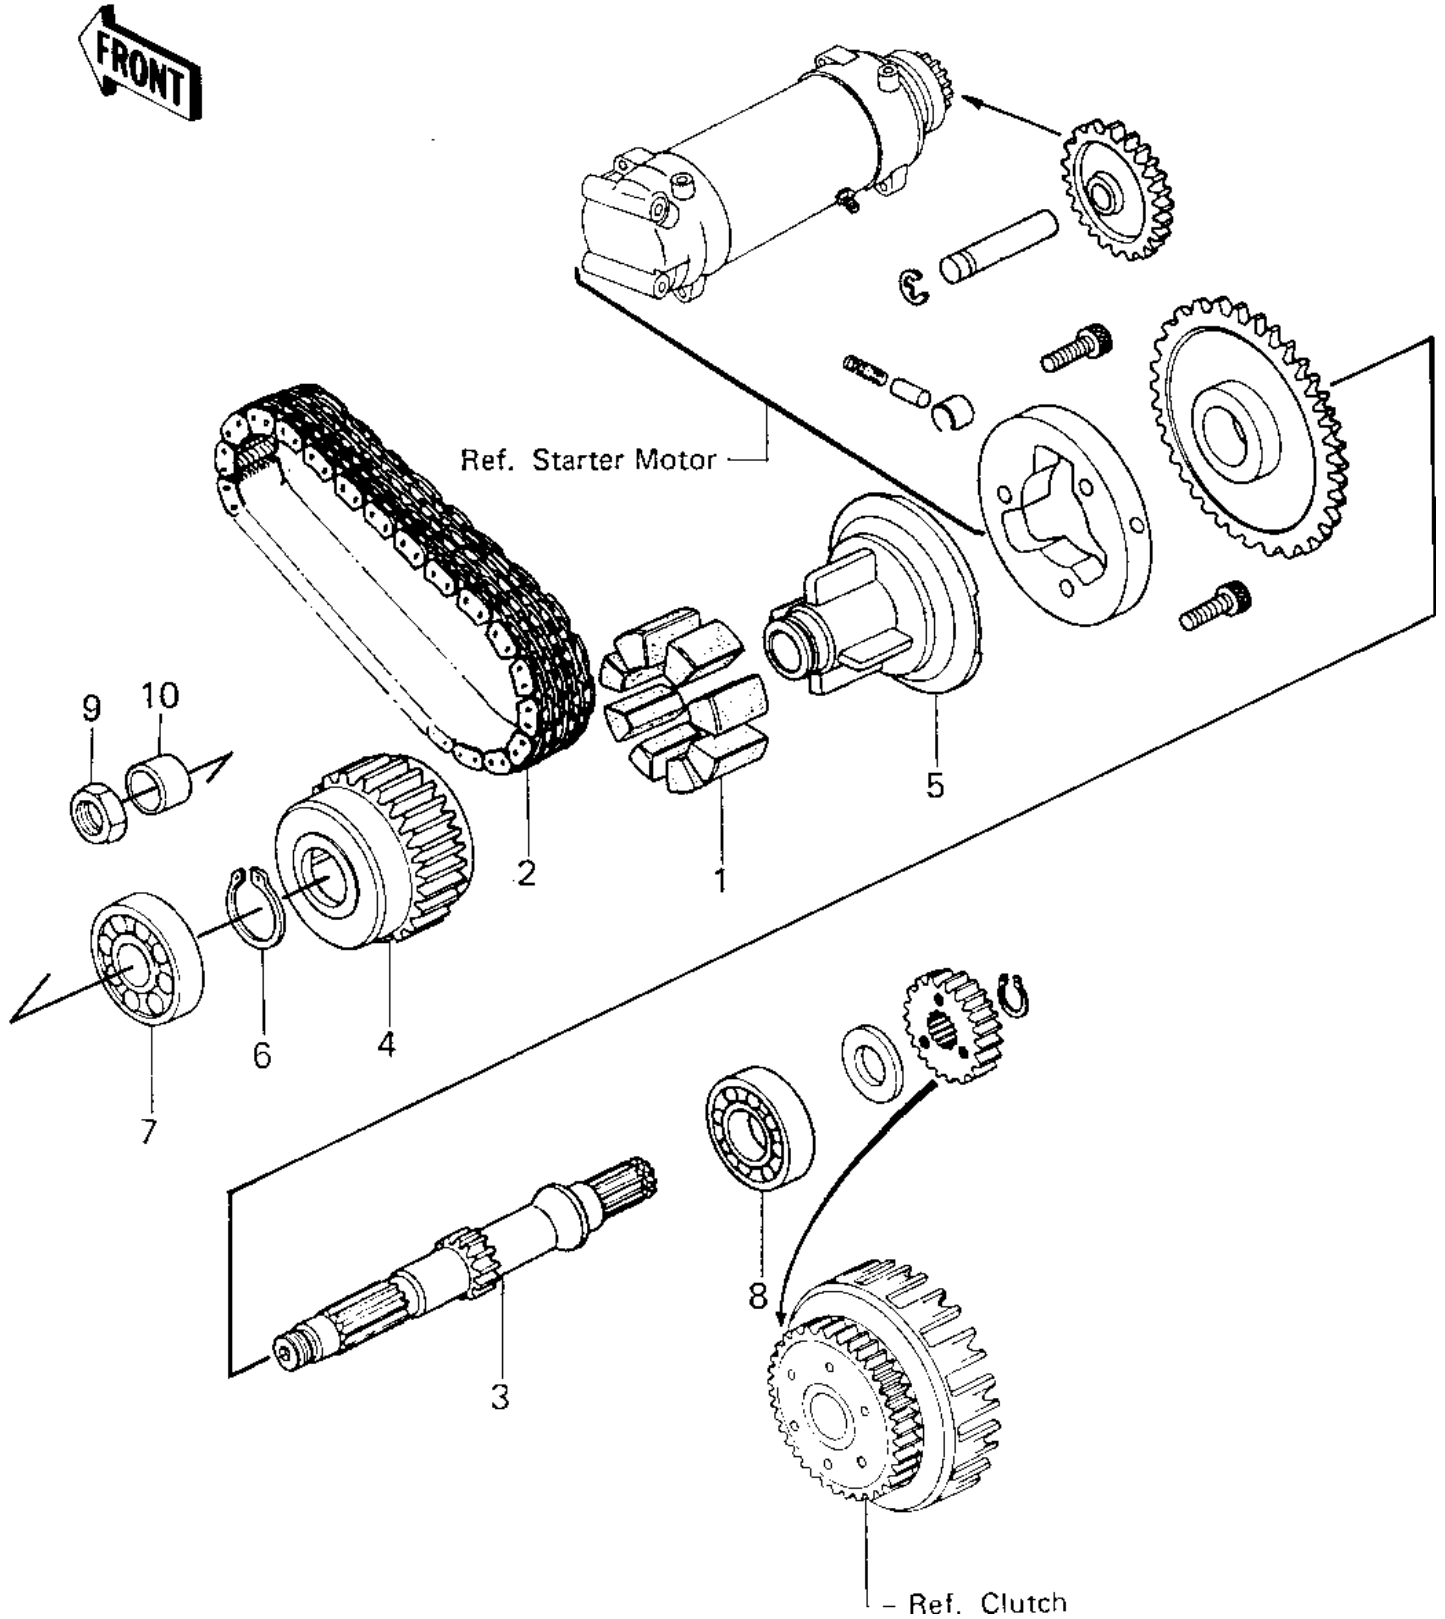

1980 750 Standard-4 PARTS DIAGRAM

SECONDARY SHAFT ('80 KZY 50-E1)

1980 750 Standard-4 PARTS LIST

SECONDARY SHAFT ('80 KZY 50-E1)

ITEM NAME	PART NUMBER	QUANTITY
DAMPER RUBBER (Ref # 1)	92075-1227	1
CHAIN,PRIMARY 52L (Ref # 2)	13122-007	1
SHAFT,SECONDARY (Ref # 3)	13127-1019	1
COUPLING,OUTER (Ref # 4)	13252-001	1
COUPLING,INNER (Ref # 5)	13253-001	1
CIRCLIP 28MM (Ref # 6)	480J2800	1
BEARING BALL #6205 (Ref # 7)	601B6205	1
BEARING BALL #6305 (Ref # 8)	601B6305	1
NUT 18MM (Ref # 9)	92015-019	1
BUSHING,SECONDARY (Ref # 10)	92028-1037	1