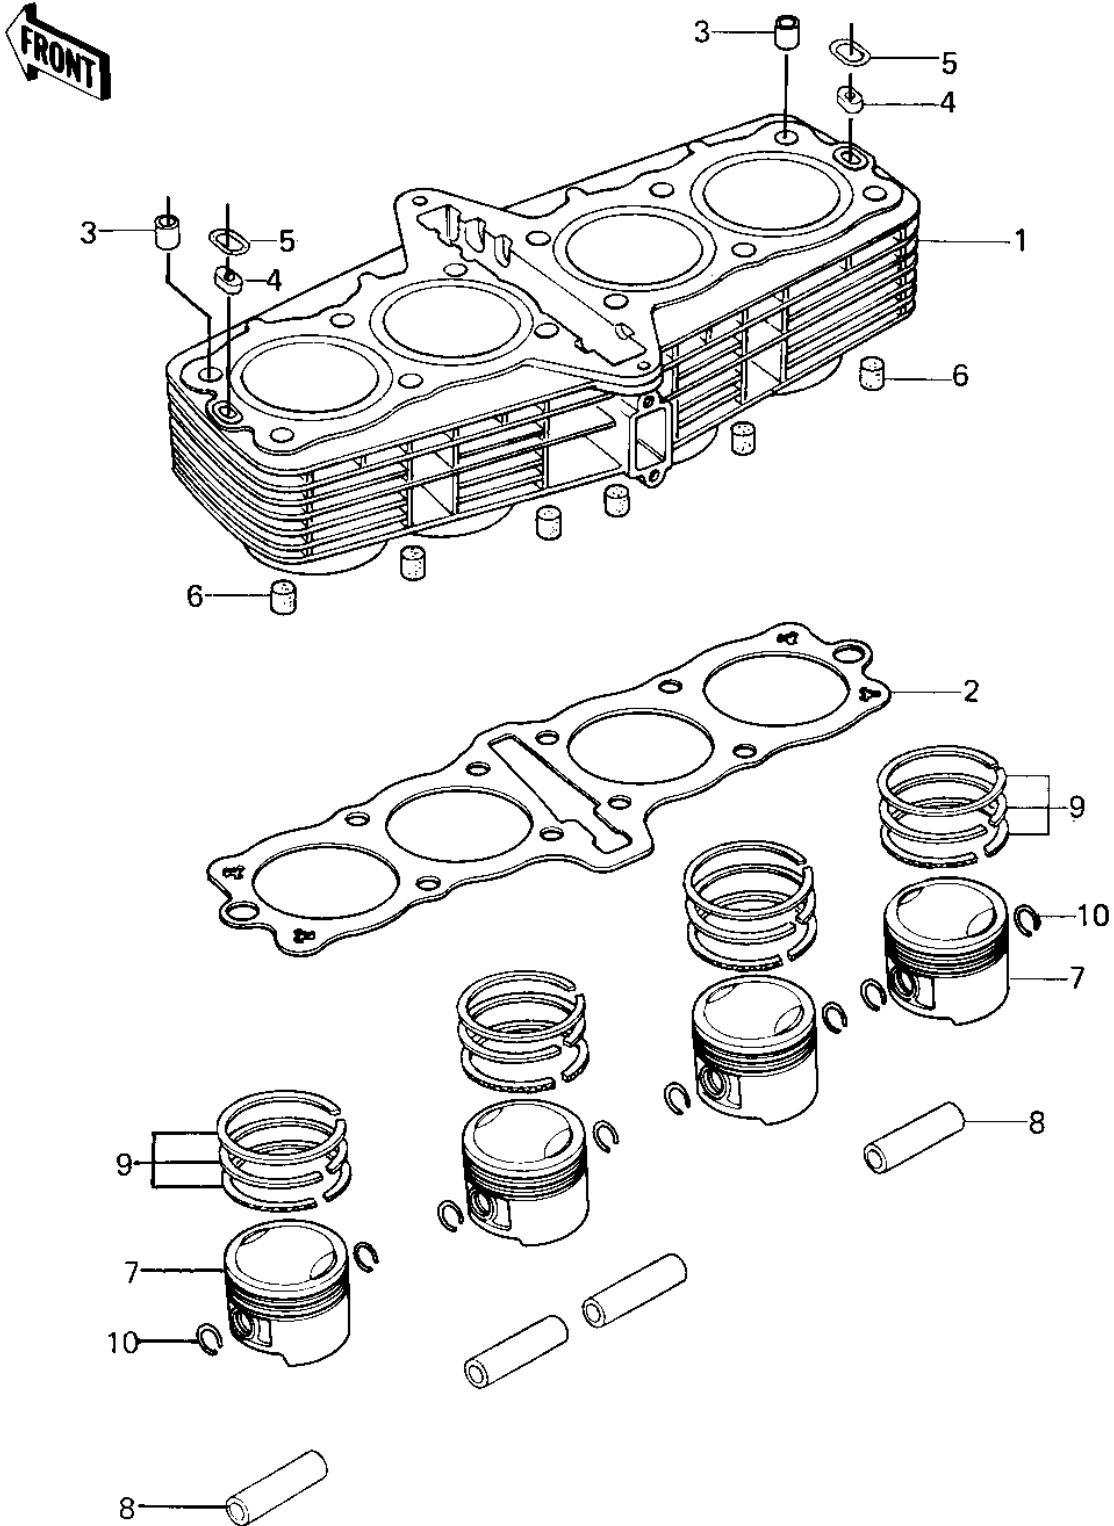

1980 750 Standard-4 PARTS DIAGRAM

CYLINDER PISTONS ('80 KZY 50-E1)

1980 750 Standard-4 PARTS LIST

CYLINDER PISTONS ('80 KZY 50-E1)

ITEM NAME	PART NUMBER	QUANTITY
CYLINDER, (Ref # 1)	11005-1054	1
GASKET,CYLINDER BASE (Ref # 2)	11060-1144	1
PIN,11X14X12.3 (Ref # 3)	92043-1266	1
PIN,OIL LINE (Ref # 4)	92043-1210	1
RING-O (Ref # 5)	92055-1147	1
PLUG,DAMPER (Ref # 6)	92066-1016	1
PISTON,STD (Ref # 7)	13001-1027	1
PISTON-ENGINE,STD (Ref # 7)	13001-1059	1
PISTON,0.020" O.S. (Ref # 7)	13029-1021	2
PISTON,0.040" O.S. (Ref # 7)	13027-1022	2
PIN-PISTON (Ref # 8)	13002-1001	1
RING SET,PISTON STD (Ref # 9)	13008-5031	1
RING SET,PISTON 0.020 (Ref # 9)	13025-5014	1
RING SET,PISTON,0.040 (Ref # 9)	13024-5014	1
CIRCLIP PISTON PIN (Ref # 10)	92036-005	1