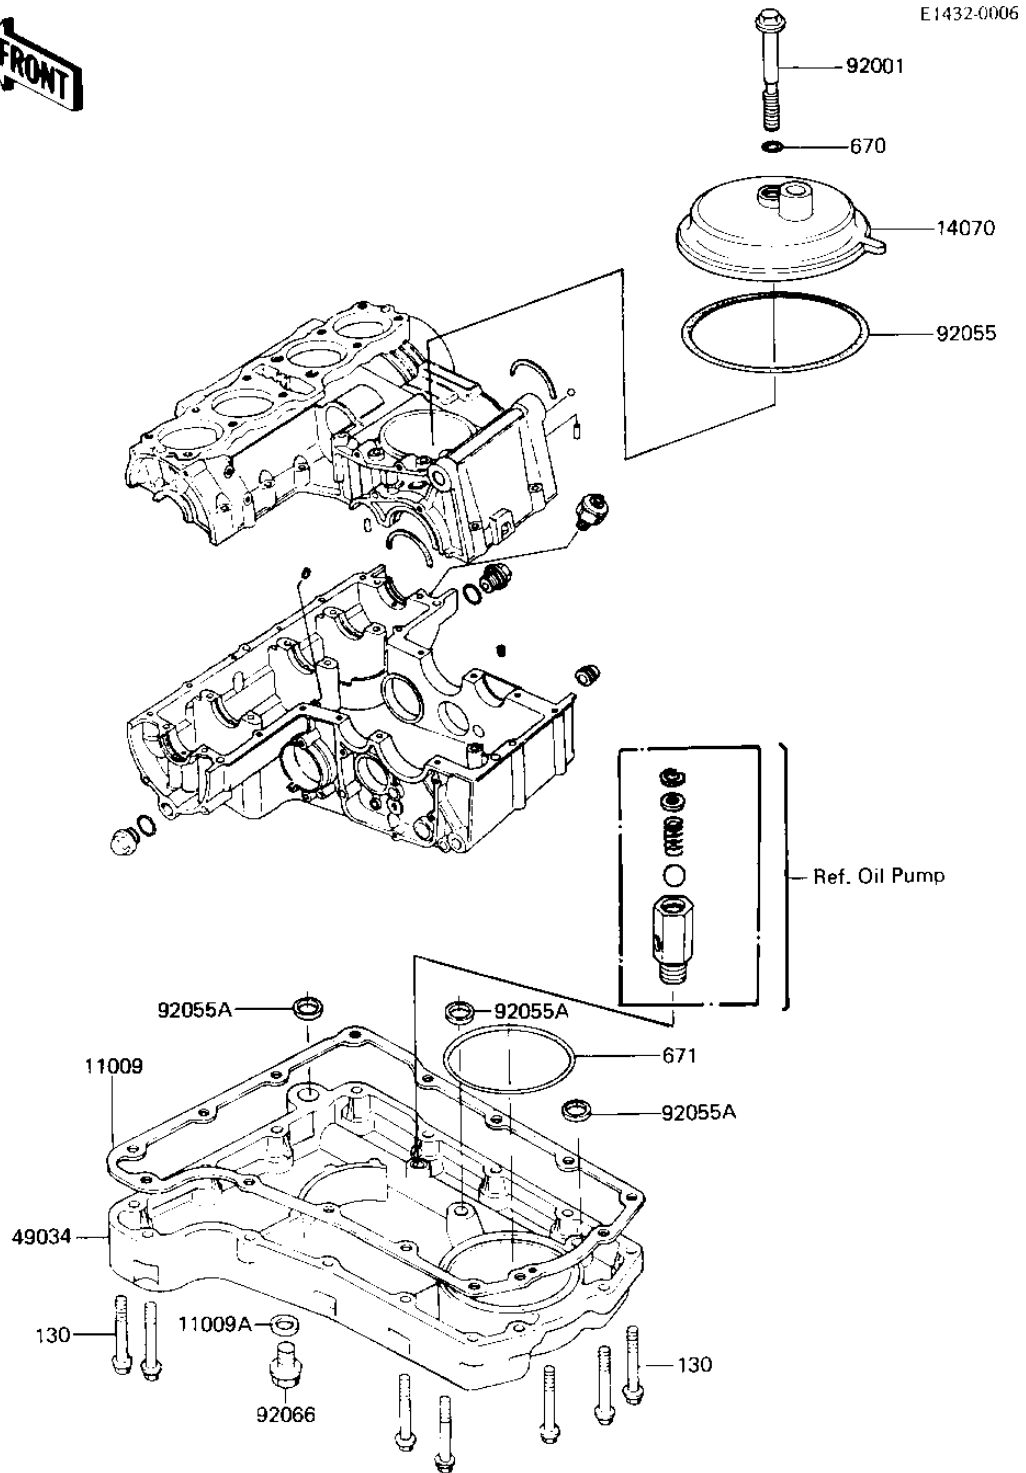

1981 750 LTD-4 PARTS DIAGRAM

BREATHER COVER/OIL PAN ('81-'83 H2/H3/H4)

1981 750 LTD-4 PARTS LIST

BREATHER COVER/OIL PAN ('81-'83 H2/H3/H4)

| ITEM NAME | PART NUMBER | QUANTITY |
|------------------------------------|-------------|----------|
| GASKET,OIL PAN (Ref # 11009) | 11009-1983 | 1 |
| GASKET,DRIN PLUG (Ref # 11009A) | 92065-097 | 1 |
| BODY-BREATHER (Ref # 14070) | 14070-1008 | 1 |
| PAN-OIL (Ref # 49034) | 49034-5011 | 1 |
| BOLT,HEX HEAD,8X72 (Ref # 92001) | 92003-107 | 1 |
| "O" RING,91MM (Ref # 92055) | 92055-052 | 1 |
| "O" RING (Ref # 92055A) | 92055-077 | 1 |
| PLUG,OIL DRAIN,12X15 (Ref # 92066) | 92066-1174 | 1 |
| BOLT,FLANGED,6X25 (Ref # 130) | 130G0625 | 1 |
| "O" RING,8MM (Ref # 670) | 670B1508 | 1 |
| "O" RING,90MM (Ref # 671) | 671B2590 | 1 |