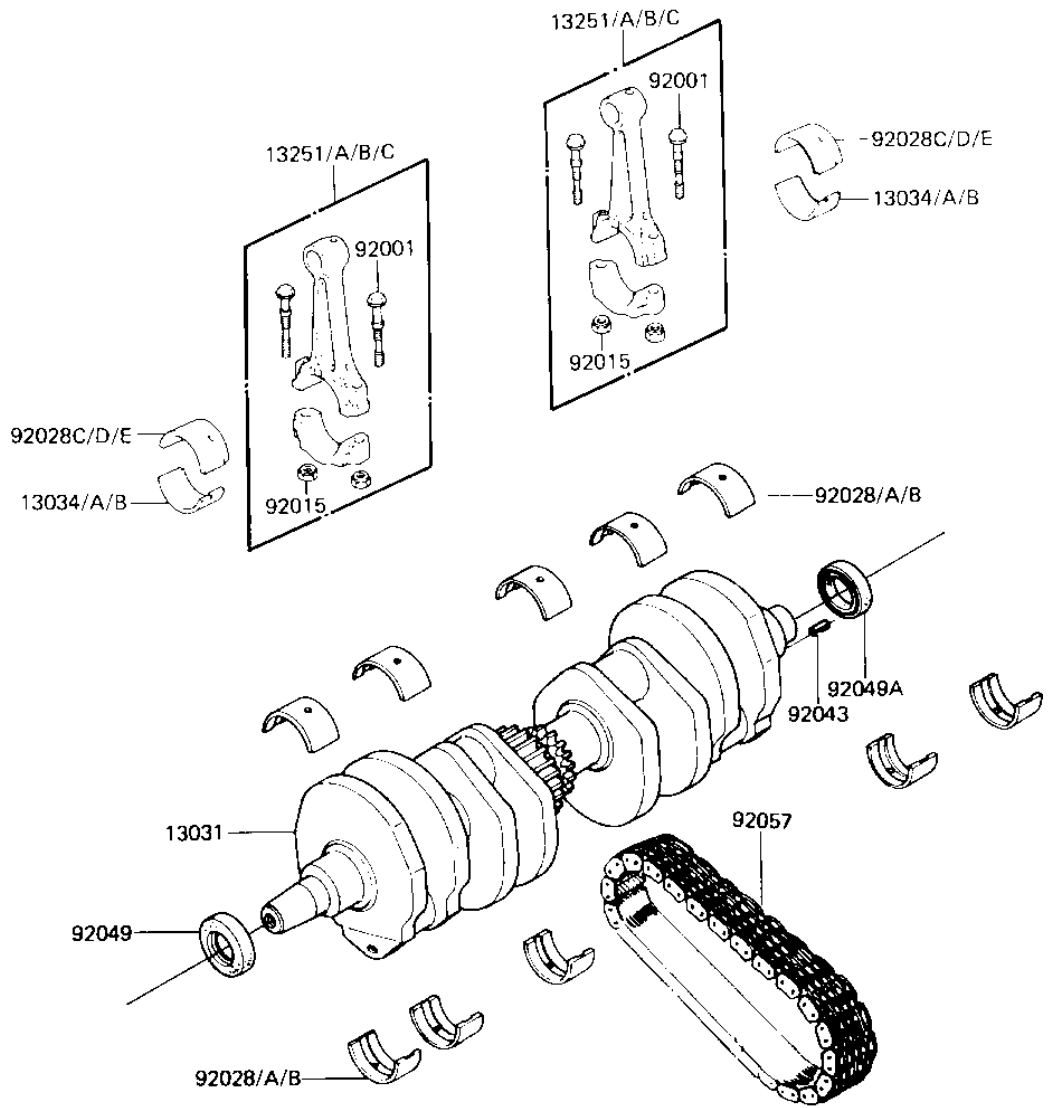

1981 750 LTD-4 PARTS DIAGRAM

CRANKSHAFT ('81-'83 H2/H3/H4)

E1321-0034

1981 750 LTD-4 PARTS LIST

CRANKSHAFT ('81-'83 H2/H3/H4)

ITEM NAME	PART NUMBER	QUANTITY
CRANKSHAFT ASSY (Ref # 13031)	13031-1028	1
METAL,CONNECT ROD BRG (Ref # 13034)	13034-050	1
METAL,CONNECT ROD BRG (Ref # 13034A)	13034-051	1
METAL,CONNECT ROD BRG (Ref # 13034B)	13034-052	1
ROD-ASSY-CONNECTING,I (Ref # 13251)	13251-1009-II	2
ROD-ASSY-CONNECTING,J (Ref # 13251B)	13251-1009-JJ	1
CONNECTING ROD ASSY,K (Ref # 13251C)	13251-1007-KK	1
BOLT,CONNECTING ROD,8 (Ref # 92001)	92001-1887	1
NUT,FLANGED,8MM (Ref # 92015)	92015-1311	1
BUSHING,CRANKSHAFT (Ref # 92028)	92028-1100	1
BUSHING,CRANKSHAFT (Ref # 92028A)	92028-1101	1
BUSHING,CRANKSHAFT (Ref # 92028B)	92028-1102	1
BUSHING,CONNECTING RO (Ref # 92028C)	92028-1156	1
BUSHING,CONNECTING RO (Ref # 92028D)	92028-1157	1
BUSHING,CONNECTING RO (Ref # 92028E)	92028-1158	1
PIN-SPRING,4X8 (Ref # 92043)	555A0408	1
OIL SEAL,HSCY22397 (Ref # 92049)	92050-080	1
OIL SEAL,HSCY25397 (Ref # 92049A)	92050-081	1
CHAIN,PRIMARY 52L (Ref # 92057)	13122-007	1