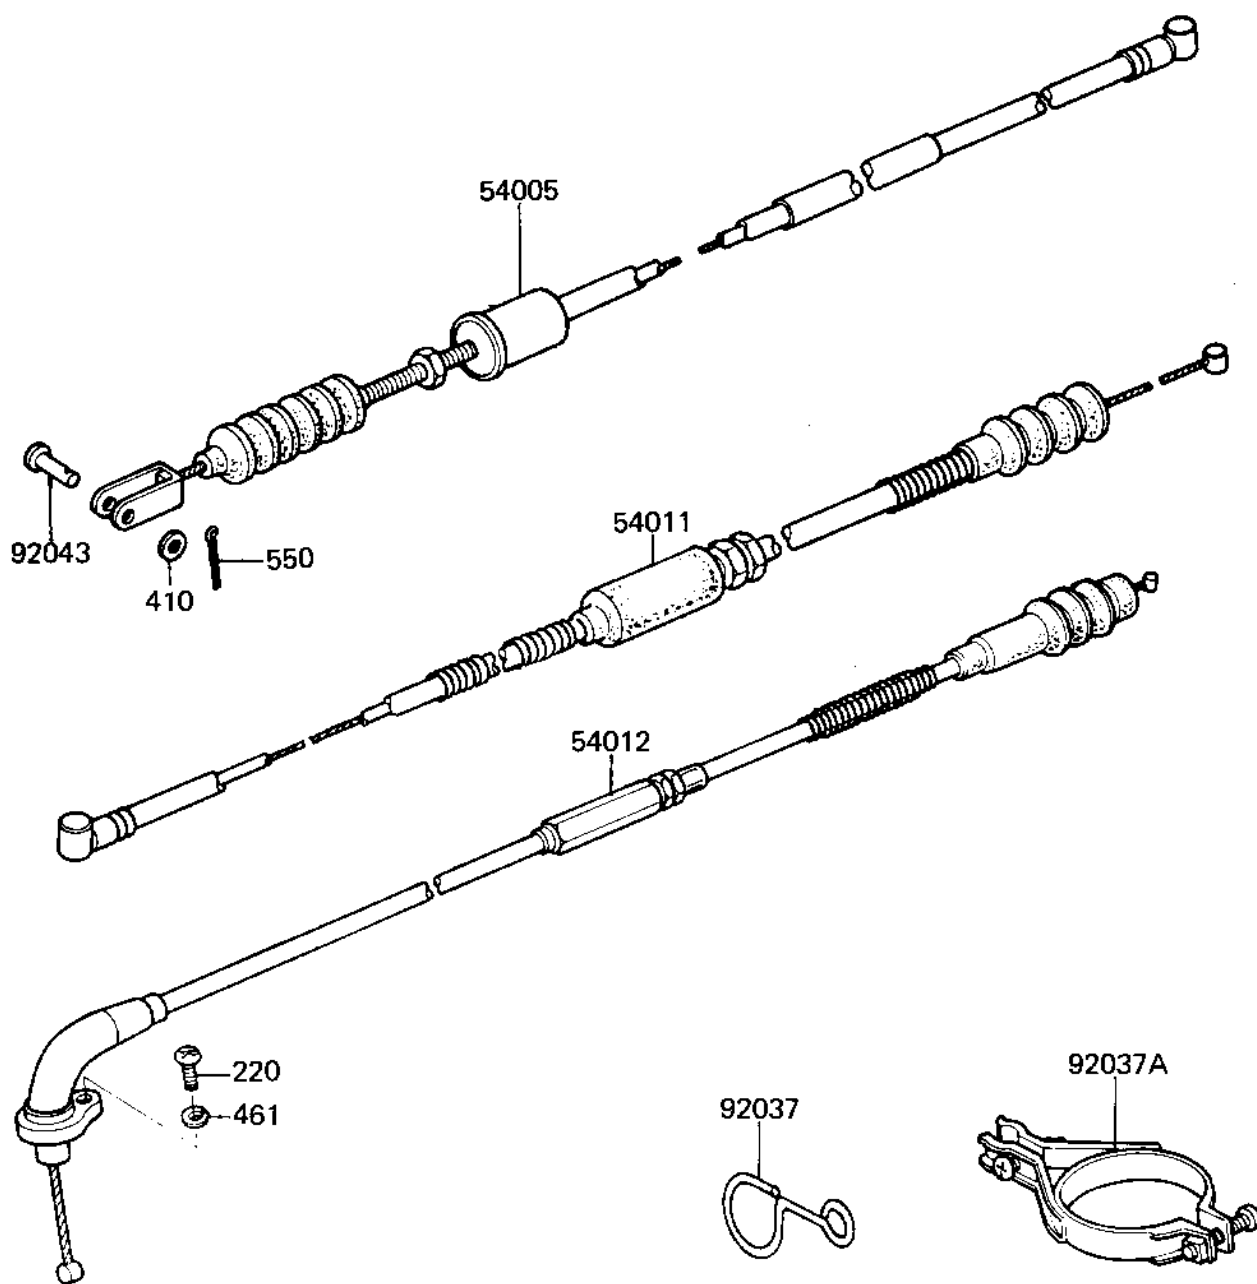

1981 KX™125 PARTS DIAGRAM

CABLES ('81 A7)

F2540-0005

1981 KX™125 PARTS LIST

CABLES ('81 A7)

ITEM NAME	PART NUMBER	QUANTITY
CABLE,FRONT BRAKE (Ref # 54005)	54005-1016	1
CABLE,CLUTCH (Ref # 54011)	54011-1068	1
CABLE-THROTTLE (Ref # 54012)	54012-1096	1
CLAM,CABLE (Ref # 92037)	92037-1064	1
CLAMP,CABLE (Ref # 92037A)	92037-1187	1
PIN-BRAKE ROD FITTING (Ref # 92043)	92043-064	1
SCREW PAN HEAD 5X10 (Ref # 220)	220B0510	1
WASHER PLAIN 6MM (Ref # 410)	410B0600	1
WASHER SPRING 5MM (Ref # 461)	461F0500	1
PIN COTTER 2.0X15 (Ref # 550)	550D2015	1