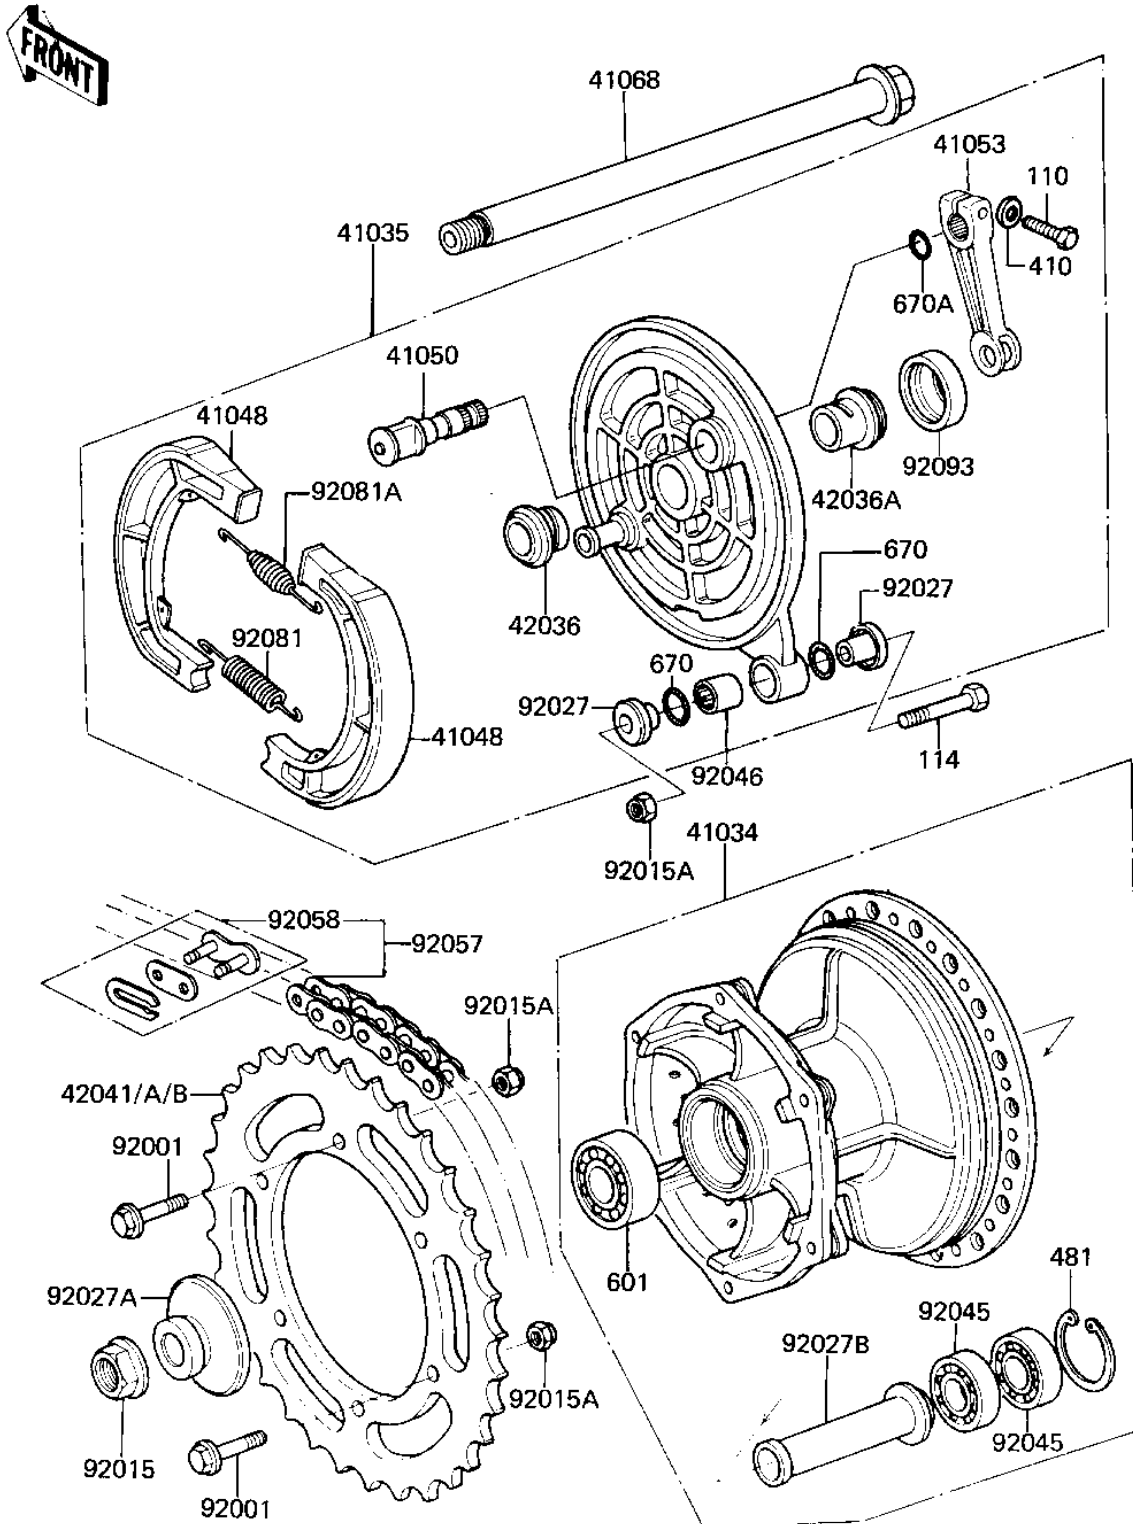

1981 KX™125 PARTS DIAGRAM

REAR HUB/BRAKE/CHAIN ('81 A7)

F2240-0006

1981 KX™125 PARTS LIST

REAR HUB/BRAKE/CHAIN ('81 A7)

ITEM NAME	PART NUMBER	QUANTITY
DRUM-ASSY,RR BRK (Ref # 41034)	41034-1017	1
PANEL-ASY,RR BRK (Ref # 41035)	41035-1025	1
SHOE,BRAKE (Ref # 41048)	42019-010	1
CAM SHAFT, (Ref # 41050)	41050-1007	1
LEVER,BROKE CAM REAR (Ref # 41053)	41053-1008	1
AXLE,REAR (Ref # 41068)	41068-1033	1
SLEEVE,REAR BRAKE (Ref # 42036)	42036-1009	1
SLEEVE,REAR PANEL,R.H (Ref # 42036A)	42036-1035	1
SPROCKET-HUB,53T (Ref # 42041)	42041-1078	1
SPROCKET-HUB,51T (Ref # 42041A)	42041-1079	1
SPROCKET-HUB,55T (Ref # 42041B)	42041-1080	1
BOLT,HEX HEAD,8X32 (Ref # 92001)	92001-1040	1
NUT,16M/M (Ref # 92015)	92015-1015	1
NUT,8MM (Ref # 92015A)	92015-1134	1
COLLAR (Ref # 92027)	92027-1040	1
COLLAR,REAR AXLE (Ref # 92027A)	92027-1206	1
COLLAR,REAR BRAKE (Ref # 92027B)	92027-1207	1
BEARING-BALL,#6003UC3 (Ref # 92045)	601B6003U	1
BEARING,NEEDLE (Ref # 92046)	92046-1009	1
CHAIN,520X118TR (Ref # 92057)	92057-1051	1
JOINT-CHAIN (Ref # 92058)	92058-1051	1
SPRING,BRAKE SHOE (Ref # 92081)	92081-1766	1
SPRING,BRAKE SHOE (Ref # 92081A)	92081-1550	1
OIL SEAL (Ref # 92093)	92093-1004	1
BOLT-UPSET (Ref # 110)	112G0622	1
BOLT,SMALL UPSET (Ref # 114)	115G0835	1
WASHER PLAIN 6MM (Ref # 410)	410B0600	1
CIRCLIP,35MM (Ref # 481)	481J3500	1
BEARING BALL,#6004UU (Ref # 601)	601B6004UU	1

1981 KX™125 PARTS LIST

REAR HUB/BRAKE/CHAIN ('81 A7)

ITEM NAME	PART NUMBER	QUANTITY
"O" RING (Ref # 670)	670B2011	1
"O" RING,12MM (Ref # 670A)	670B2012	1