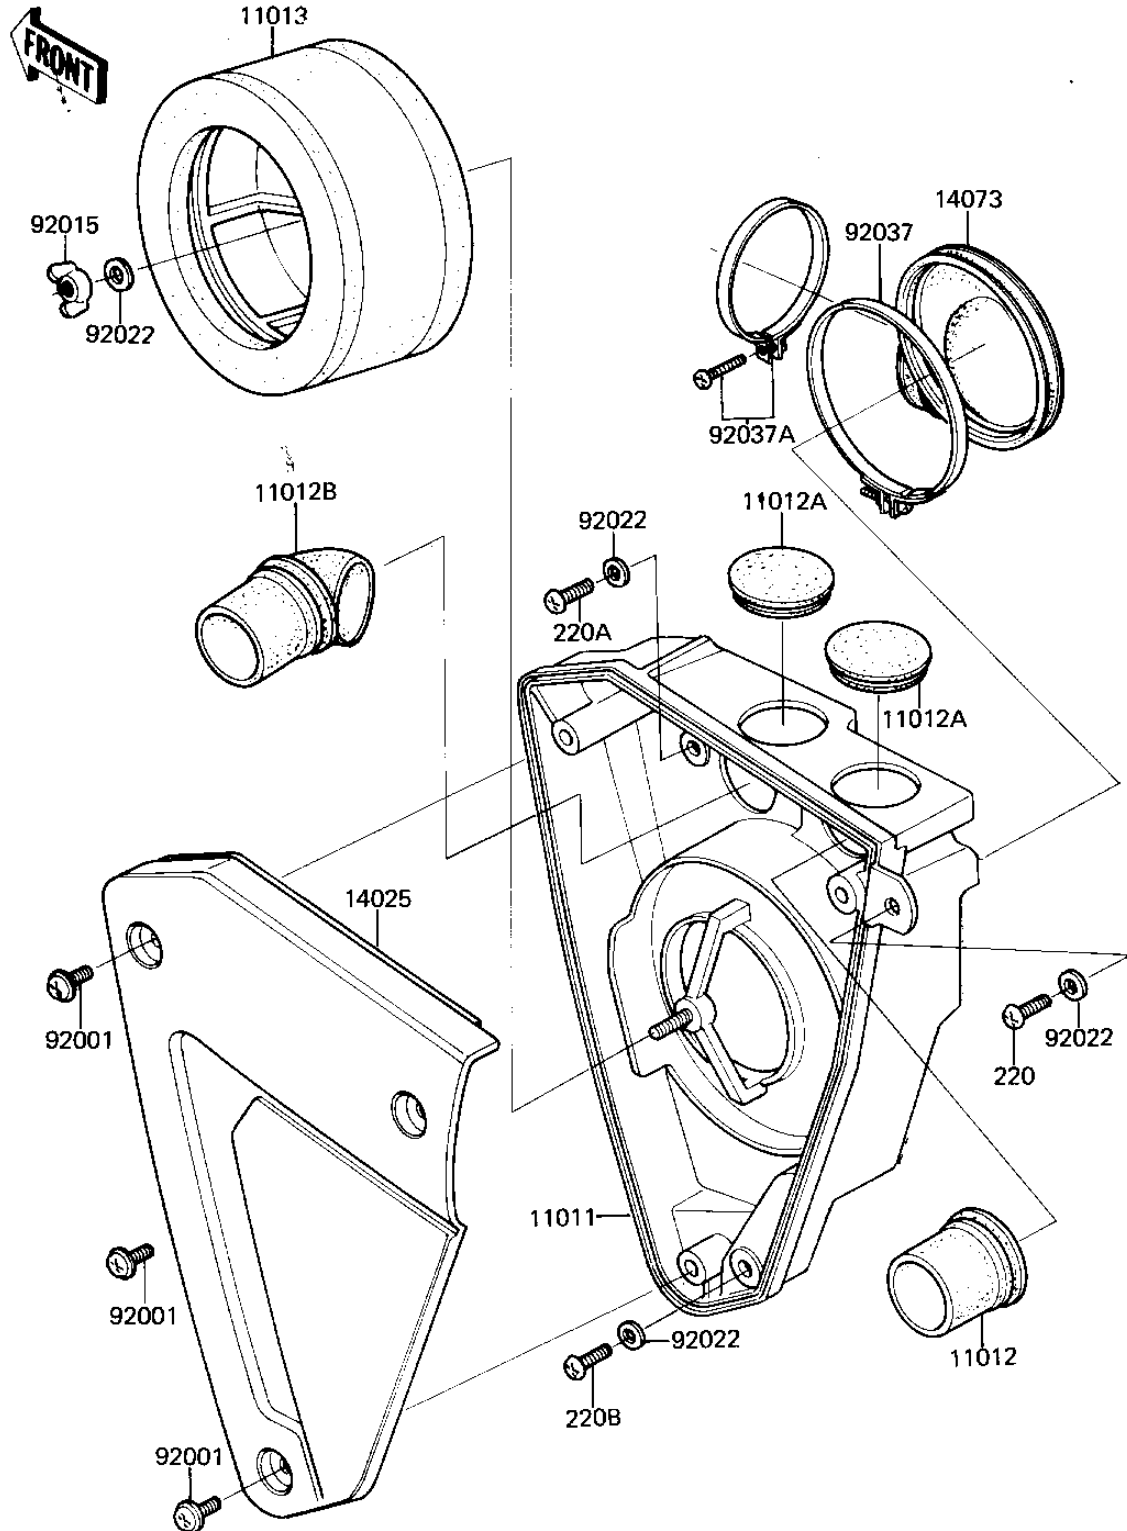

1981 KX™125 PARTS DIAGRAM

AIR CLEANER ('81 A7)

E1130-0007

1981 KX™125 PARTS LIST

AIR CLEANER ('81 A7)

ITEM NAME	PART NUMBER	QUANTITY
CASE-AIR FILTER (Ref # 11011)	11011-1059	1
CAP,AIR CLEANER (Ref # 11012)	11012-1109	1
CAP,AIR CLEANER (Ref # 11012A)	11012-1111	1
CAP,AIR CLEANER (Ref # 11012B)	11012-1123	1
ELEMENT,AIR CLNR (Ref # 11013)	11013-1036	1
COVER,AIR FILTER,F.BK (Ref # 14025)	14025-1192-21	1
DUCT (Ref # 14073)	14073-1066	1
SCREW,6X14 (Ref # 92001)	92009-1287	1
NUT,AIR CLEANER CAP (Ref # 92015)	92016-062	1
WASHER 6.5X20X1.6T (Ref # 92022)	92022-125	1
CLAMP,AIR CLANER DUCT (Ref # 92037)	92037-1186	1
CLAMP (Ref # 92037A)	92037-171	1
SCREW PAN HEAD 6X12 (Ref # 220)	220B0612	1
SCREW PAN HEAD 6X16 (Ref # 220A)	220B0616	1
SCREW PAN HEAD 6X20 (Ref # 220B)	220B0620	1