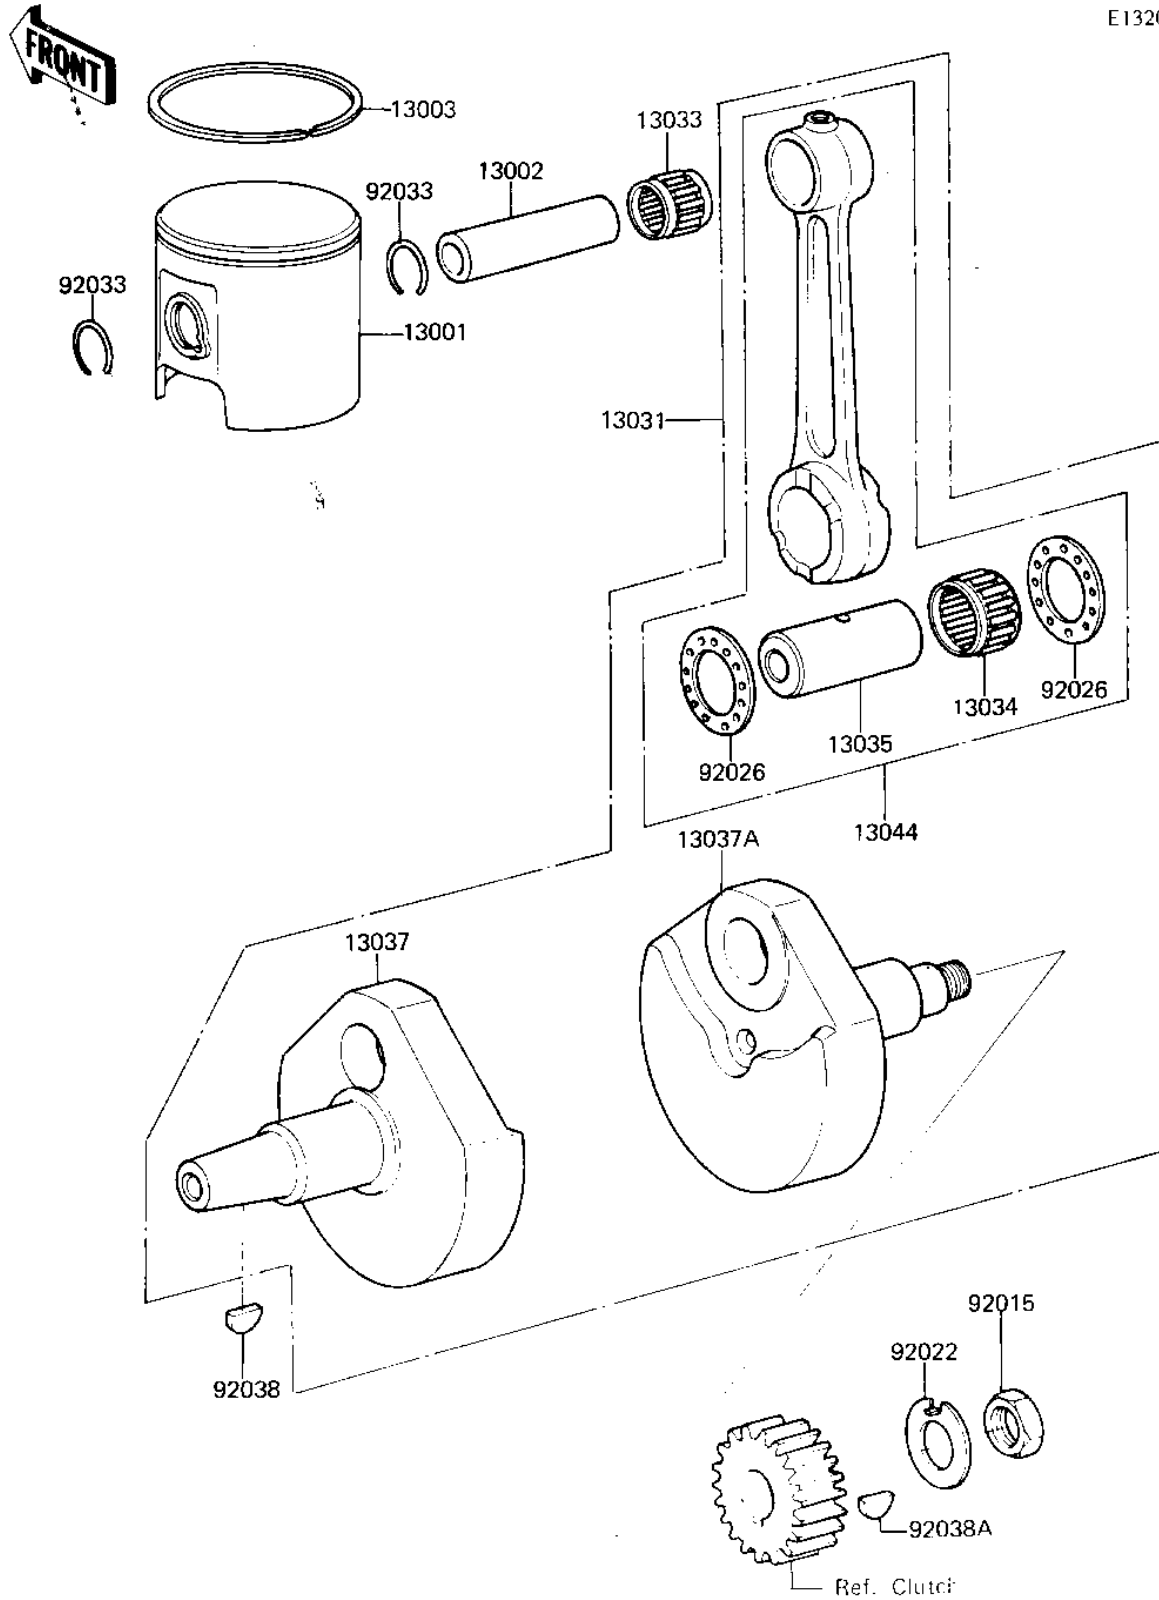

1981 KX™125 PARTS DIAGRAM

CRANKSHAFT/PISTON ('81 A7)

E1320-0005

1981 KX™125 PARTS LIST

CRANKSHAFT/PISTON ('81 A7)

ITEM NAME	PART NUMBER	QUANTITY
PISTON-ENGINE (Ref # 13001)	13001-1052	1
PIN-PISTON (Ref # 13002)	13002-1003	1
RING,PISTON,S.T.D (Ref # 13003)	13003-1060	1
CRANKSHAFT-COMP (Ref # 13031)	13031-5010	1
BEARING-SMALL END (Ref # 13033)	13033-1007	1
BEARING-BIG END (Ref # 13034)	13034-1079	1
PIN,CRANK (Ref # 13035)	13035-1001	1
CRANKSHAFT,LH (Ref # 13037)	13037-1103	1
CRANKSHAFT,RH (Ref # 13037A)	13037-1104	1
SET-CONNECTING ROD (Ref # 13044)	13044-5018	1
NUT 12MM (Ref # 92015)	92015-006	1
WASHER,LOCK (Ref # 92022)	92022-1063	1
WASHER SIDE (Ref # 92026)	92026-011	1
CIRCLIP PISTON PIN (Ref # 92033)	92036-004	1
WOODRUFF KEY (Ref # 92038)	92038-001	1
WOODRUFF KEY PRY PINI (Ref # 92038A)	92038-003	1