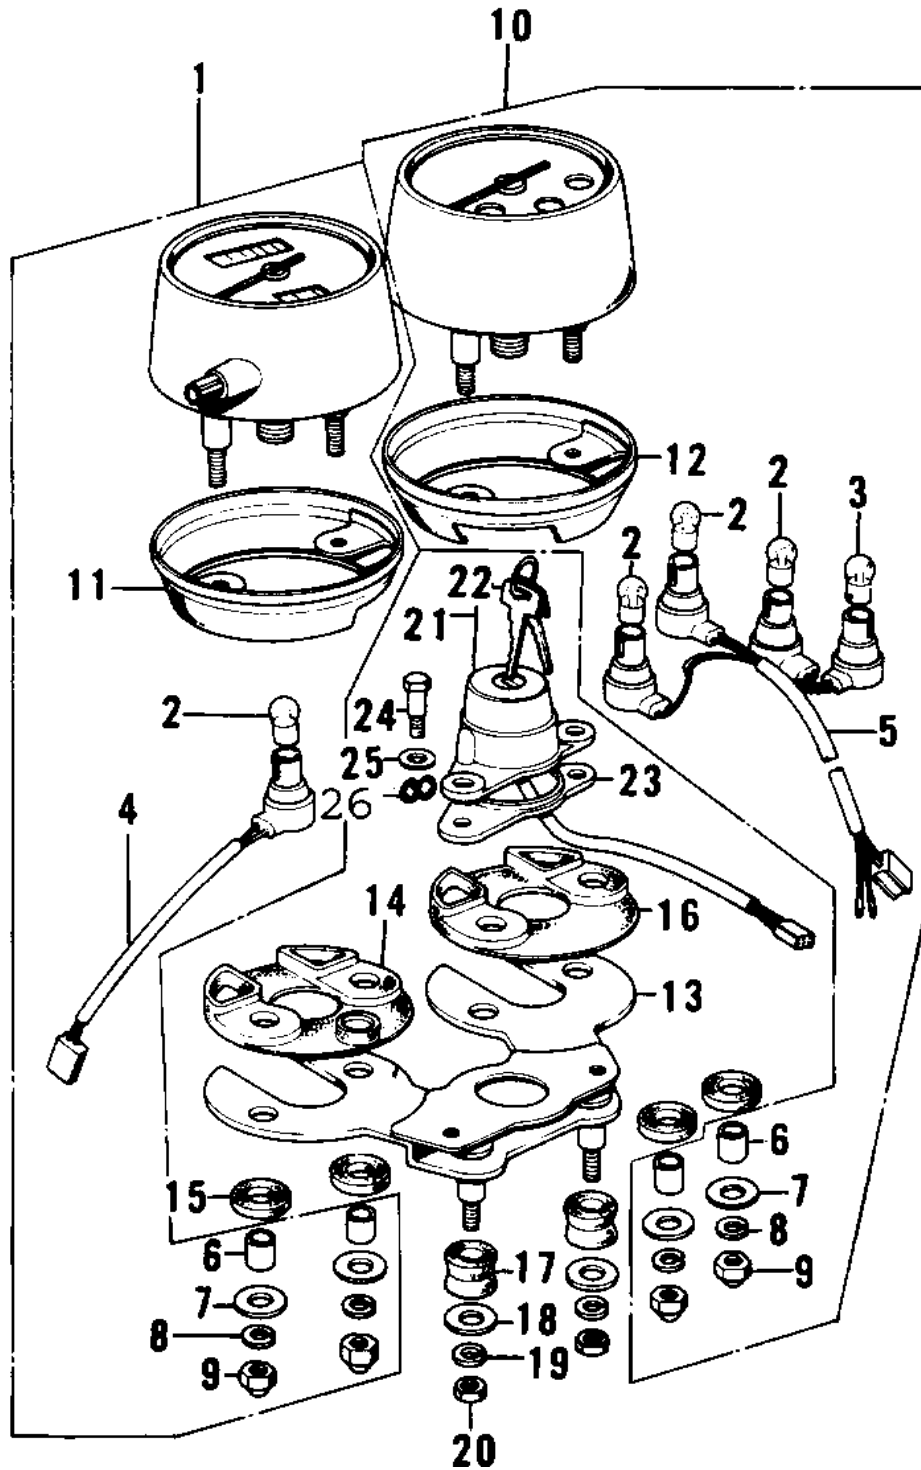

1972 PARTS DIAGRAM

METERS/IGNITION SWITCH

1972 PARTS LIST

METERS/IGNITION SWITCH

ITEM NAME	PART NUMBER	QUANTITY
SPEEDOMETER ASSY,MPH (Ref # 1)	25005-096	1
BULB 6V 1.5W (Ref # 2)	92069-024	1
BULB-6V 3W (Ref # 3)	92069-053	1
SOCKET,SPEEDOMETER (Ref # 4)	25010-015	1
SOCKET,TACHOMETER (Ref # 5)	25011-039	1
COLLAR,METER FITTING (Ref # 6)	25021-004	1
WASHER PL 5.2X18X1.2 (Ref # 7)	92022-285	1
WASHER SPRING 5MM (Ref # 8)	461F0500	1
NUT-CAP,5MM (Ref # 9)	322N0500	1
TACHOMETER ASSY (Ref # 10)	25016-024	1
COVER-SPEEDOMETER (Ref # 11)	25012-017	1
COVER,TACHOMETER (Ref # 12)	25012-018	1
BRACKET,METER (Ref # 13)	25008-032	1
SHOCK DAMPER,METER (Ref # 14)	25019-018	1
DAMPER RUBBER,METER (Ref # 15)	25019-019	1
DAMPER RUBBER,METER (Ref # 16)	25019-020	1
DAMPER RUBB SPEEDMET (Ref # 17)	92075-024	1
WASHER 6.5X20X1.6T (Ref # 18)	92022-125	1
WASHER 6.5X22X1.6T (Ref # 18)	92022-237	1
WASHER SPRING 6MM (Ref # 19)	461F0600	1
NUT 6MM (Ref # 20)	311B0600	1
SWITCH ASSY,IGNITION (Ref # 21)	27005-068	1
KEY SET,#411 (Ref # 22)	27008-063-11	1
KEY SET,#412 (Ref # 22)	27008-063-12	1
KEY SET,#413 (Ref # 22)	27008-063-13	1
KEY SET,#414 (Ref # 22)	27008-063-14	1
KEY SET,#415 (Ref # 22)	27008-063-15	1
KEY SET,#416 (Ref # 22)	27008-063-16	1
KEY SET,#417 (Ref # 22)	27008-063-17	1

1972 PARTS LIST

METERS/IGNITION SWITCH

ITEM NAME	PART NUMBER	QUANTITY
KEY SET,#418 (Ref # 22)	27008-063-18	1
KEY SET,#419 (Ref # 22)	27008-063-19	1
KEY SET,#420 (Ref # 22)	27008-063-20	1
DAMPER RUBBER (Ref # 23)	92075-077	1
BOLT-HEX HEAD,6MM (Ref # 24)	92007-026	1
WASHER PLAIN 8MM (Ref # 25)	410B0800	1
UNAVAILABLE IN PRICE BOOK (Ref # 26)	25002-022	1