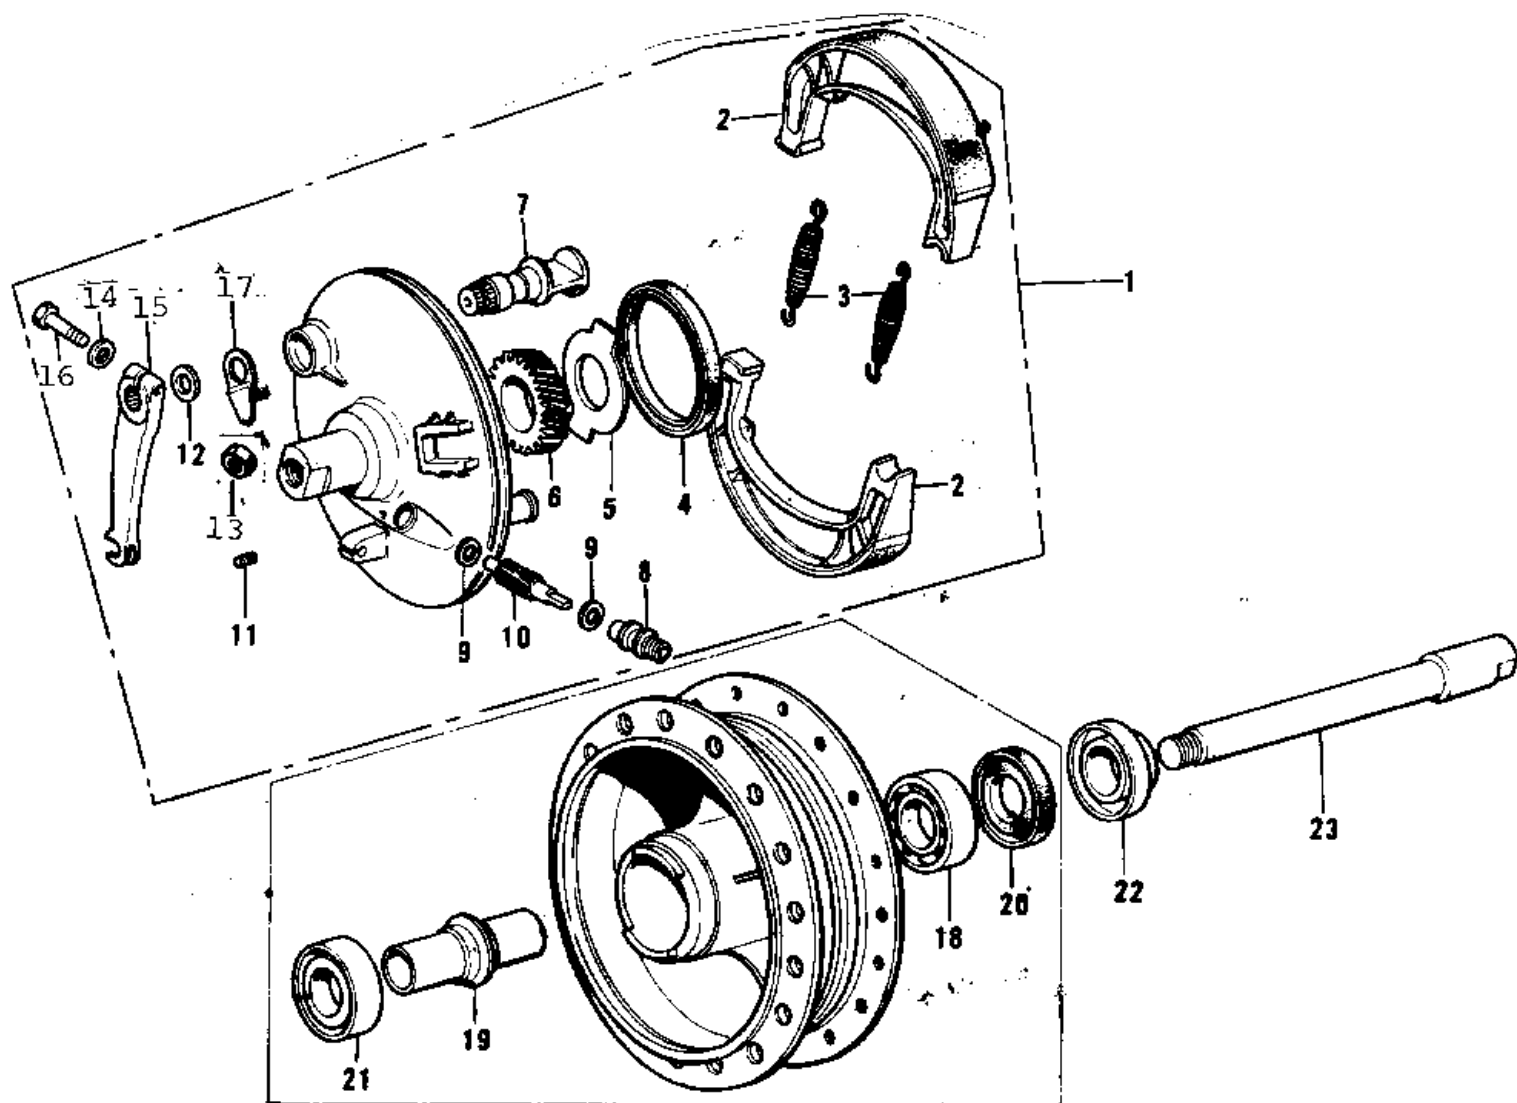

## 1972 PARTS DIAGRAM

FRONT HUB/BRAKE ('74-'75 F9-B/F9-C 350)

## 1972 PARTS LIST

FRONT HUB/BRAKE ('74-'75 F9-B/F9-C 350)

ITEM NAME	PART NUMBER	QUANTITY
PANEL-ASY,FR BRK BUF (Ref # 1~16)	41035-045-80	1
SHOE,BRAKE (Ref # 2)	42019-011	2
SPRING-BRAKE SHOE (Ref # 3)	42020-004	1
OIL SEAL F BRK PANEL (Ref # 4)	92050-010	1
RECIEVER GEAR (Ref # 5)	41064-003	1
GEAR-SPEEDOMETER (Ref # 6)	41059-011	1
CAM SHAFT,REAR BRAKE (Ref # 7)	42026-021	1
CAM SHAFT,FRONT BRAK (Ref # 7)	41050-015	1
BUSH SPEEDMETER CABL (Ref # 8)	41062-001	1
BUSH,SPEEDMETER CABL (Ref # 8)	41062-005	1
WASHER THRST SPD PIN (Ref # 9)	41063-001	1
PINION-SPEEDOMETER (Ref # 10)	41060-010	1
SCREW-BUSHING NET (Ref # 11)	41070-004	1
PIN,SPRING (Ref # 11)	41082-001	1
DUST SHIELD BRAKE CA (Ref # 12)	41051-001	1
NUT 6MM (Ref # 13)	311B0600	1
WASHER PLAIN 6MM (Ref # 14)	410B0600	1
LEVER,REAR BRAKE CAM (Ref # 15)	42029-037	1
LEVER-BRAKE CAM (Ref # 15)	41053-017	1
BOLT 6X35 (Ref # 16)	110R0635	1
BOLT-UPSET,6X35 (Ref # 16)	112G0635	1
BOLT-UPSET (Ref # 16)	112G0625	1
INDICATOR,FR BRK PNL (Ref # 17)	41085-005	1
DRUM-ASSY,FR BRK (Ref # 18~21)	41034-022	1
DRUM-ASSY,FR BRK,BUF (Ref # 18~21)	41034-023-80	1
BEARING BALL #6202Z (Ref # 18)	601B6202Z	1
SPACER FR HUB BEARIN (Ref # 19)	41039-004	1
SPACER-FRONT HUB BER (Ref # 19)	41039-020	1
BEARING BALL #6202 (Ref # 20)	601B6202	1

## 1972 PARTS LIST

FRONT HUB/BRAKE ('74-'75 F9-B/F9-C 350)

ITEM NAME	PART NUMBER	QUANTITY
OIL SEAL RR BRK DRUM (Ref # 21)	92050-008	1
COLLAR FRONT HUB R.H (Ref # 22)	41069-004	1
COLLAR-FRONT AXLE (Ref # 22)	41069-019	1
AXLE-FRONT (Ref # 23)	41068-029	1
AXLE-FRONT (Ref # 23)	41068-037	1
TORQUE LINK-FRNT BRK (Ref # 24)	43007-022	1
WASHER-LOCK (Ref # 25)	92088-012	1
BOLT-HEA HEAD,8X20 (Ref # 26)	92001-086	1