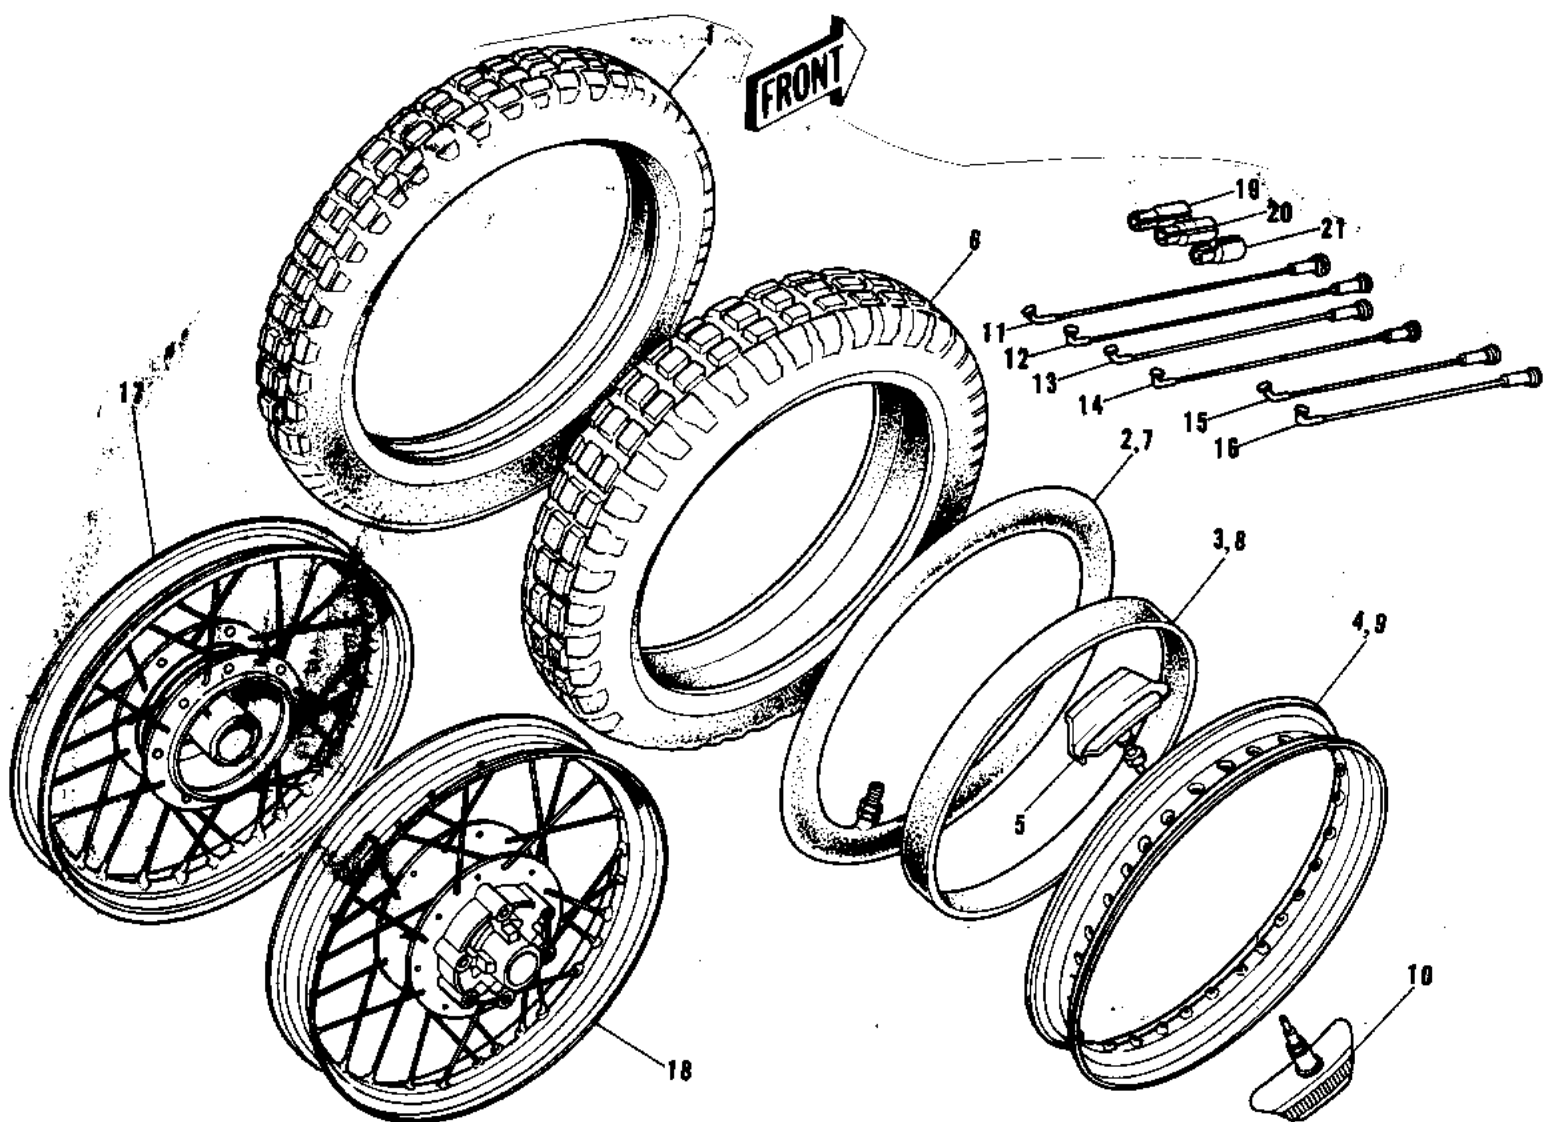

1972 PARTS DIAGRAM

WHEELS/TIRES ('74-'75 F9-B/F9-C 350)

1972 PARTS LIST

WHEELS/TIRES ('74-'75 F9-B/F9-C 350)

ITEM NAME	PART NUMBER	QUANTITY
UNAVAILABLE IN PRICE BOOK (Ref # 1)	41019-008	1
TUBE,2.75/3.70-21 (Ref # 2)	41022-1021	1
BAND,RIM,3.00-21 (Ref # 3)	41023-1001	1
RIM,1.6AX21 (Ref # 4)	41025-050	1
PROTECTOR-BEAD 1.60A (Ref # 5)	41024-006	1
UNAVAILABLE IN PRICE BOOK (Ref # 6)	41019-002	1
UNAVAILABLE IN PRICE BOOK (Ref # 7)	41022-024	1
BAND,RIM,4.00/5.10-1 (Ref # 8)	41023-1006	1
RIM,1.85BX18W (Ref # 9)	41025-045	1
PROTECTOR-BEAD 1.85B (Ref # 10)	41024-007	1
SPOKE-ASY,FR INNER (Ref # 11)	41027-072	1
SPOKE-ASY FR OUTER (Ref # 12)	41028-071	1
SPOKE-ASY,RR INNER L (Ref # 13)	41027-040	1
SPOKE-ASY,RR OUTER L (Ref # 14)	41028-039	1
SPOKE-ASY,RR INNER R (Ref # 15)	41027-041	1
SPOKE-ASY,FR OUTER L (Ref # 16)	41028-040	1
WHEEL ASSY,FRONT (Ref # 17)	41074-035	1
WHEEL ASSY,REAR (Ref # 18)	42048-025	1
WEIGHT,BALANCE,10G (Ref # 19)	41075-1007	1
WEIGHT,BALANCE,20G (Ref # 20)	41075-1008	1
WEIGHT,BALANCE,30G (Ref # 21)	41075-1009	1