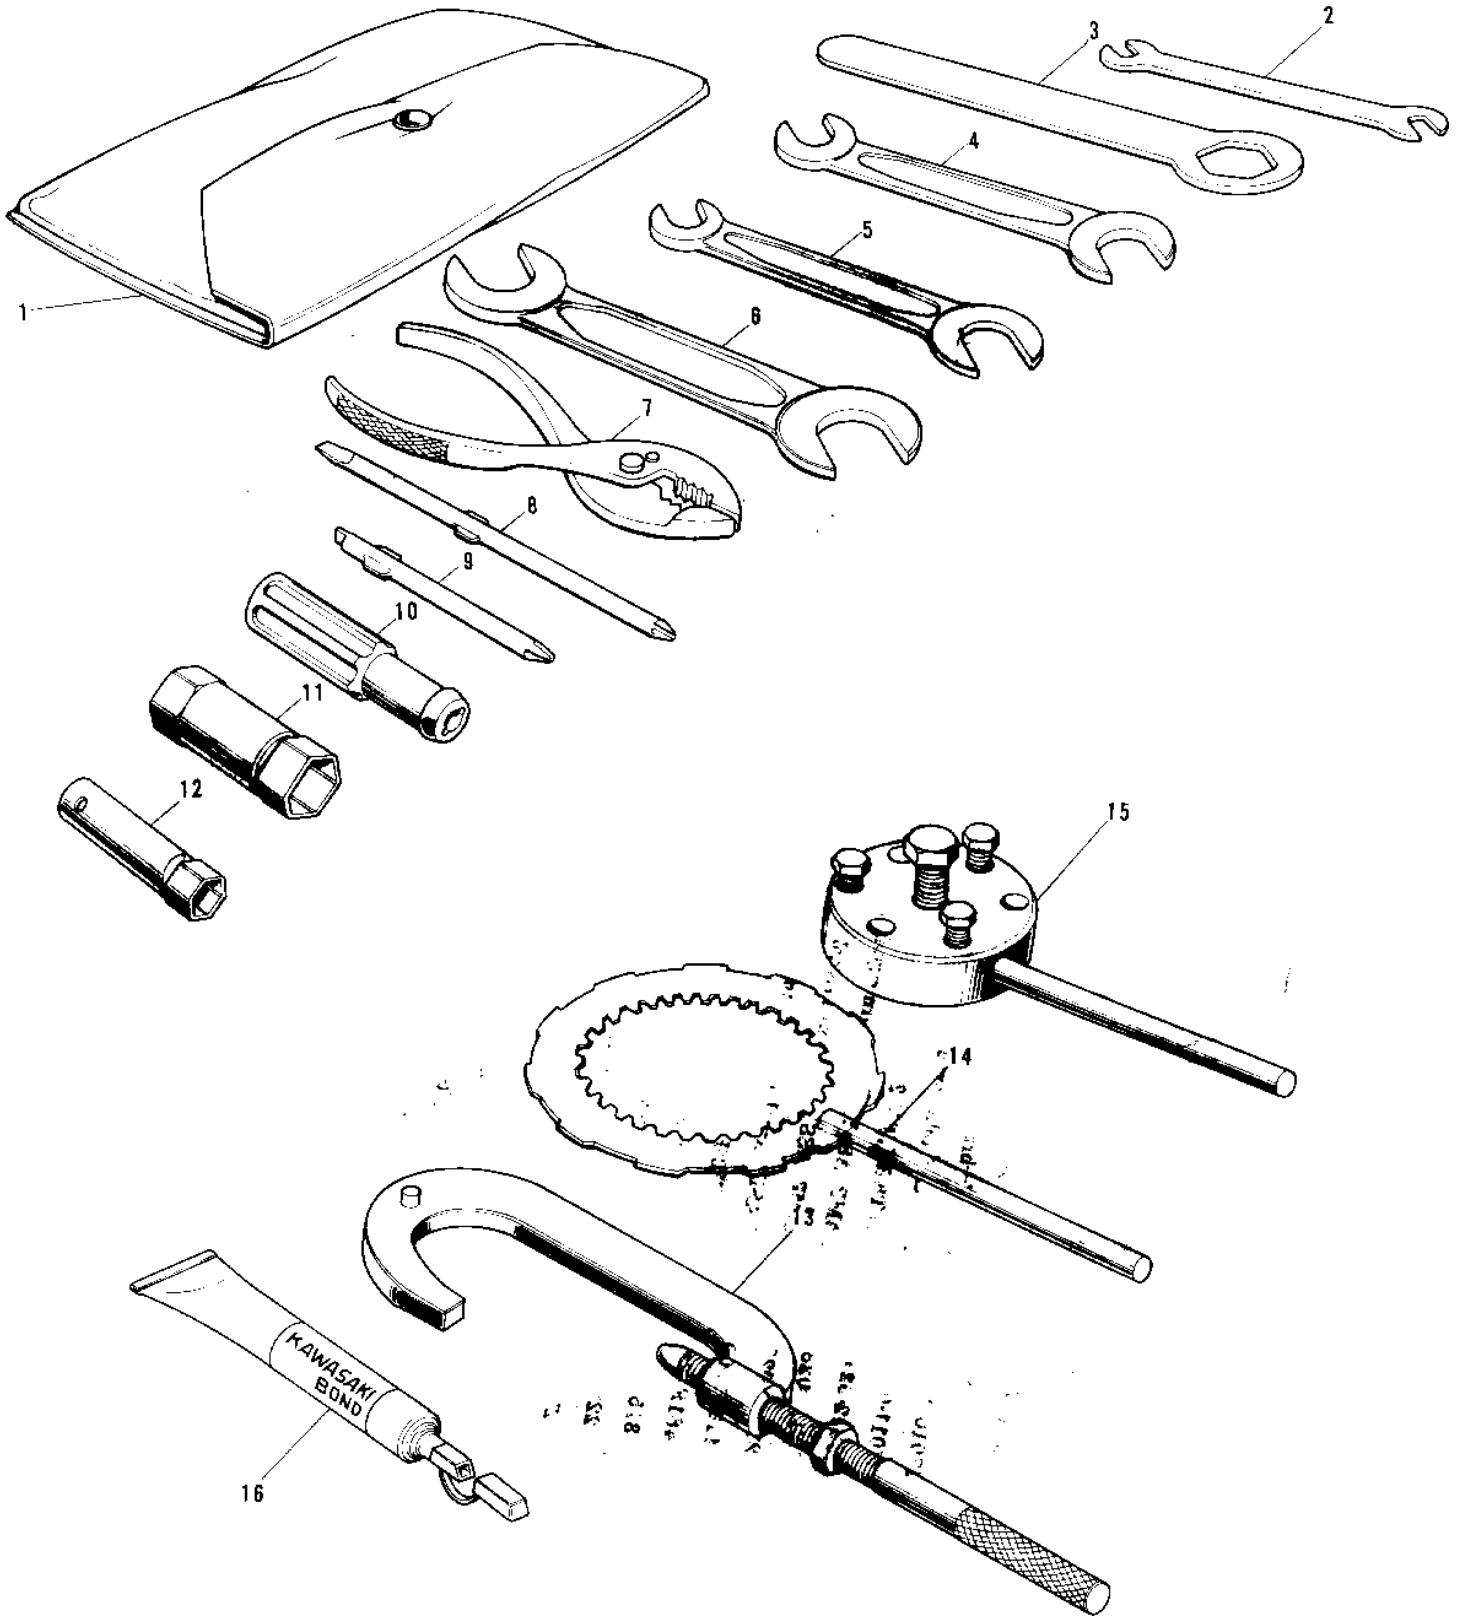

1972 PARTS DIAGRAM

OWNER TOOLS/SPECIAL SERVICE TOOLS ('72-)

1972 PARTS LIST

OWNER TOOLS/SPECIAL SERVICE TOOLS ('72-)

ITEM NAME	PART NUMBER	QUANTITY
UNAVAILABLE IN PRICE BOOK (Ref # 1~12)	56007-020	1
BAG,TOOL (Ref # 1)	56008-008	1
92106-1001 (Canada) (Ref # 2)	92106-004	1
92110-1150 (Canada) (Ref # 3)	92109-003	1
UNAVAILABLE IN PRICE BOOK (Ref # 4)	960B1013	1
*** N.L.A.*** (Canada) (Ref # 5)	960B1014	1
*** N.L.A.*** (Canada) (Ref # 6)	960B1719	1
92112-003 (Canada) (Ref # 7)	92112-001	1
UNAVAILABLE IN PRICE BOOK (Ref # 7)	92112-002	1
TOOL-DRIVER (Ref # 8)	92107-1052	1
SCREW DRIVER #3 PHLI (Ref # 9)	92107-005	1
92106-1001 (Canada) (Ref # 10)	92106-002	1
92110-012 (Canada) (Ref # 11)	92110-009	1
WRENCH BOX 10MM (Ref # 12)	92110-007	1
57001-1243 (Canada) (Ref # 13)	56019-040	1
57001-1243 (Canada) (Ref # 14)	56019-067	1
UNAVAILABLE IN PRICE BOOK (Ref # 15)	56019-068	1
LIQUID GASKET (Ref # 16)	92104-002	1