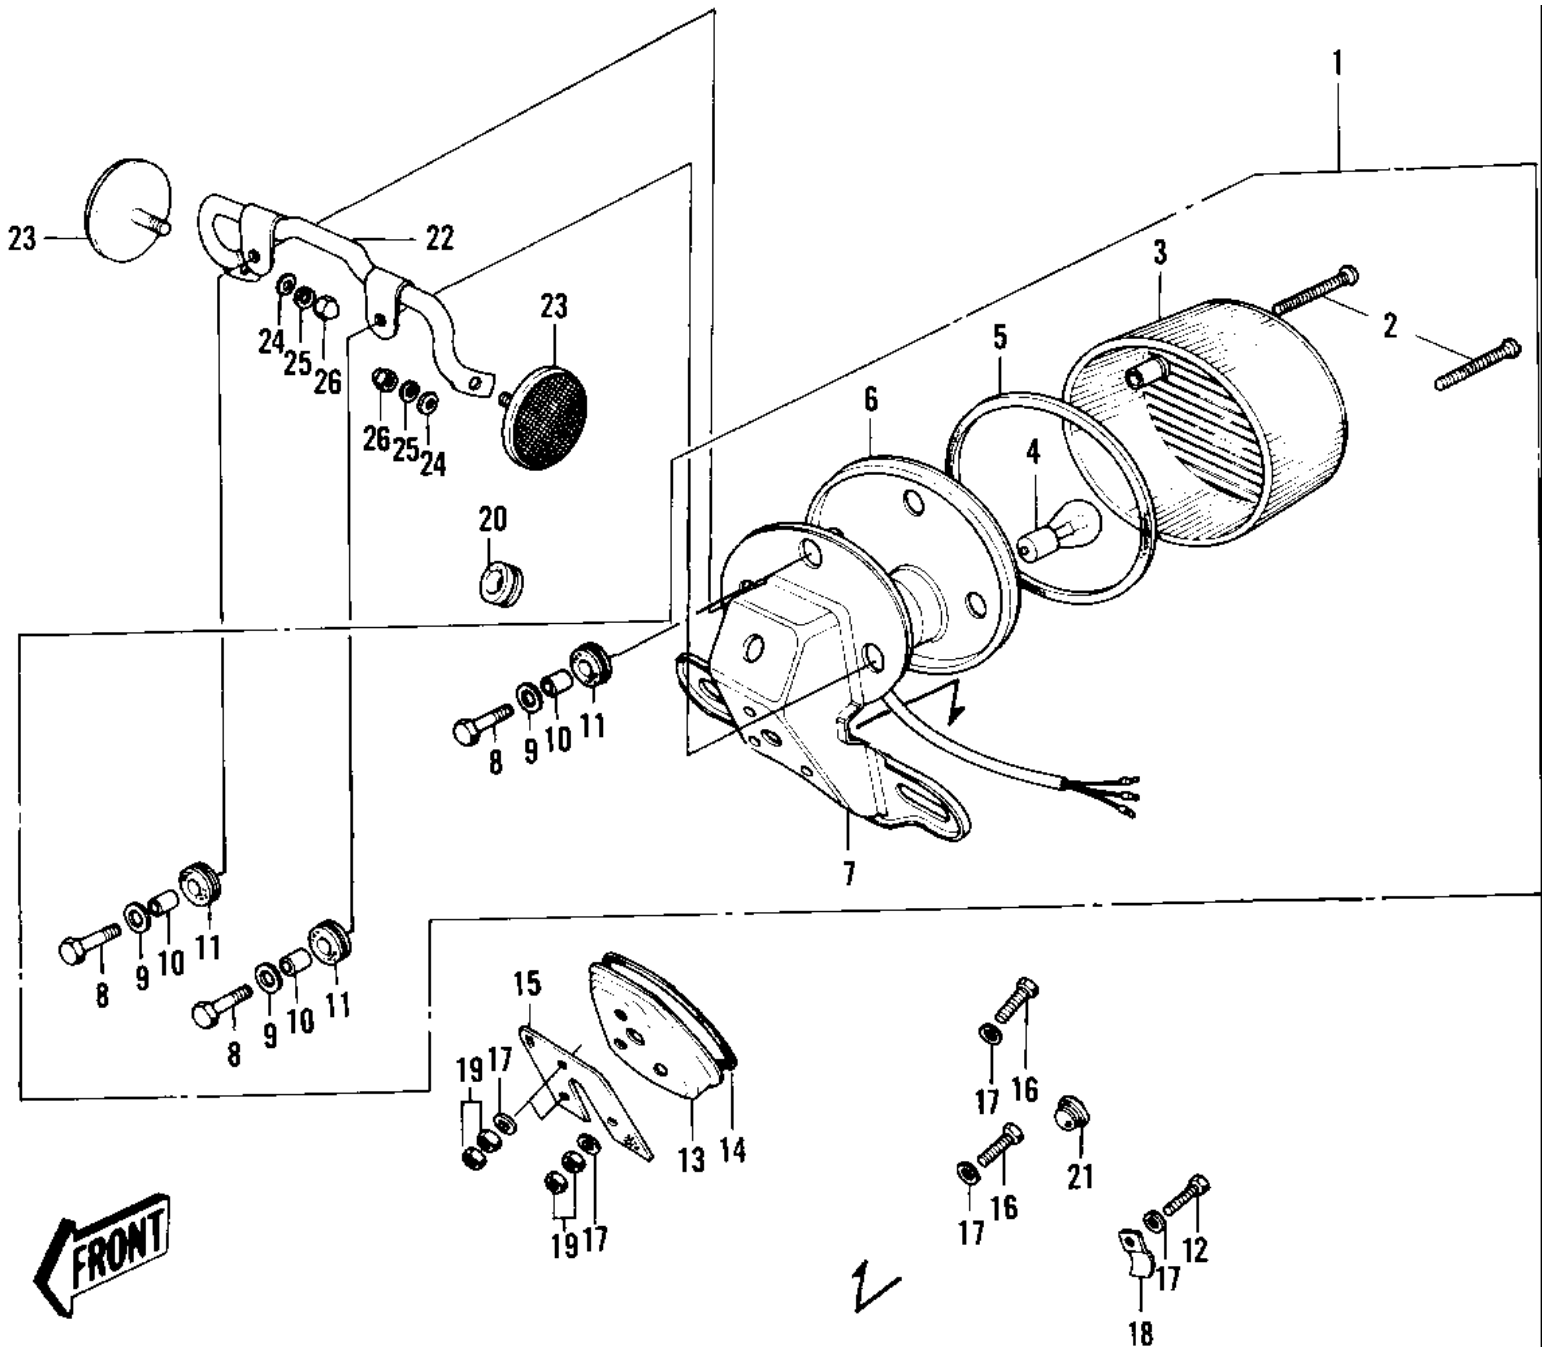

1972 PARTS DIAGRAM

TAILLIGHT (F9-A)

1972 PARTS LIST

TAILLIGHT (F9-A)

ITEM NAME	PART NUMBER	QUANTITY
LAMP ASSY, TAIL, BLACK (Ref # 1)	23024-035-21	1
.SCREW-PAN HEAD, 4X35 (Ref # 2)	220E0435A	1
.LENS-TAIL LAMP (Ref # 3)	23026-023	1
.BULB, 6V 17/5.3W (Ref # 4)	92069-028	1
.GASKET-TAIL LAMP LEN (Ref # 5)	23028-018	1
.CASE, TAIL LAMP (Ref # 6)	23027-030	2
.BKT-LICENSE PLT. BLAC (Ref # 7)	23036-019-21	1
.BOLT 6X22 (Ref # 8)	112B0622	1
.WASHER 6.5X20X1.6T (Ref # 9)	92022-125	2
.COLLAR, 6.8X10X8.5 (Ref # 10)	92027-129	1
.DAMPER RUBBER (Ref # 11)	92075-076	1
BOLT, EXCLUSIVE (Ref # 12)	92001-1456	1
STAY, TAIL LAMP (Ref # 13)	35031-006	1
DAMPER RUBBER, TAIL (Ref # 14)	35016-006	1
DAMPER-TAIL LAMP SHC (Ref # 15)	35039-005	1
BOLT-UPSET, 6X40 (Ref # 16)	112G0640	1
CLIP WIRING HARNESS (Ref # 18)	35024-002	1
NUT 6MM (Ref # 19)	312B0600	1
GROMMET HARNESS 10MM (Ref # 20)	92071-019	1
PLUG, RUBBER (Ref # 21)	92074-025	1
BRACKET-REFLECTOR (Ref # 22)	28013-005	1
REFLECTOR-REFLEX, REA (Ref # 23)	28012-008	1
WASHER PLAIN 5MM (Ref # 24)	411B0500	1
WASHER SPRING 5MM (Ref # 25)	461F0500	1
NUT-CAP, 5MM (Ref # 26)	322N0500	1