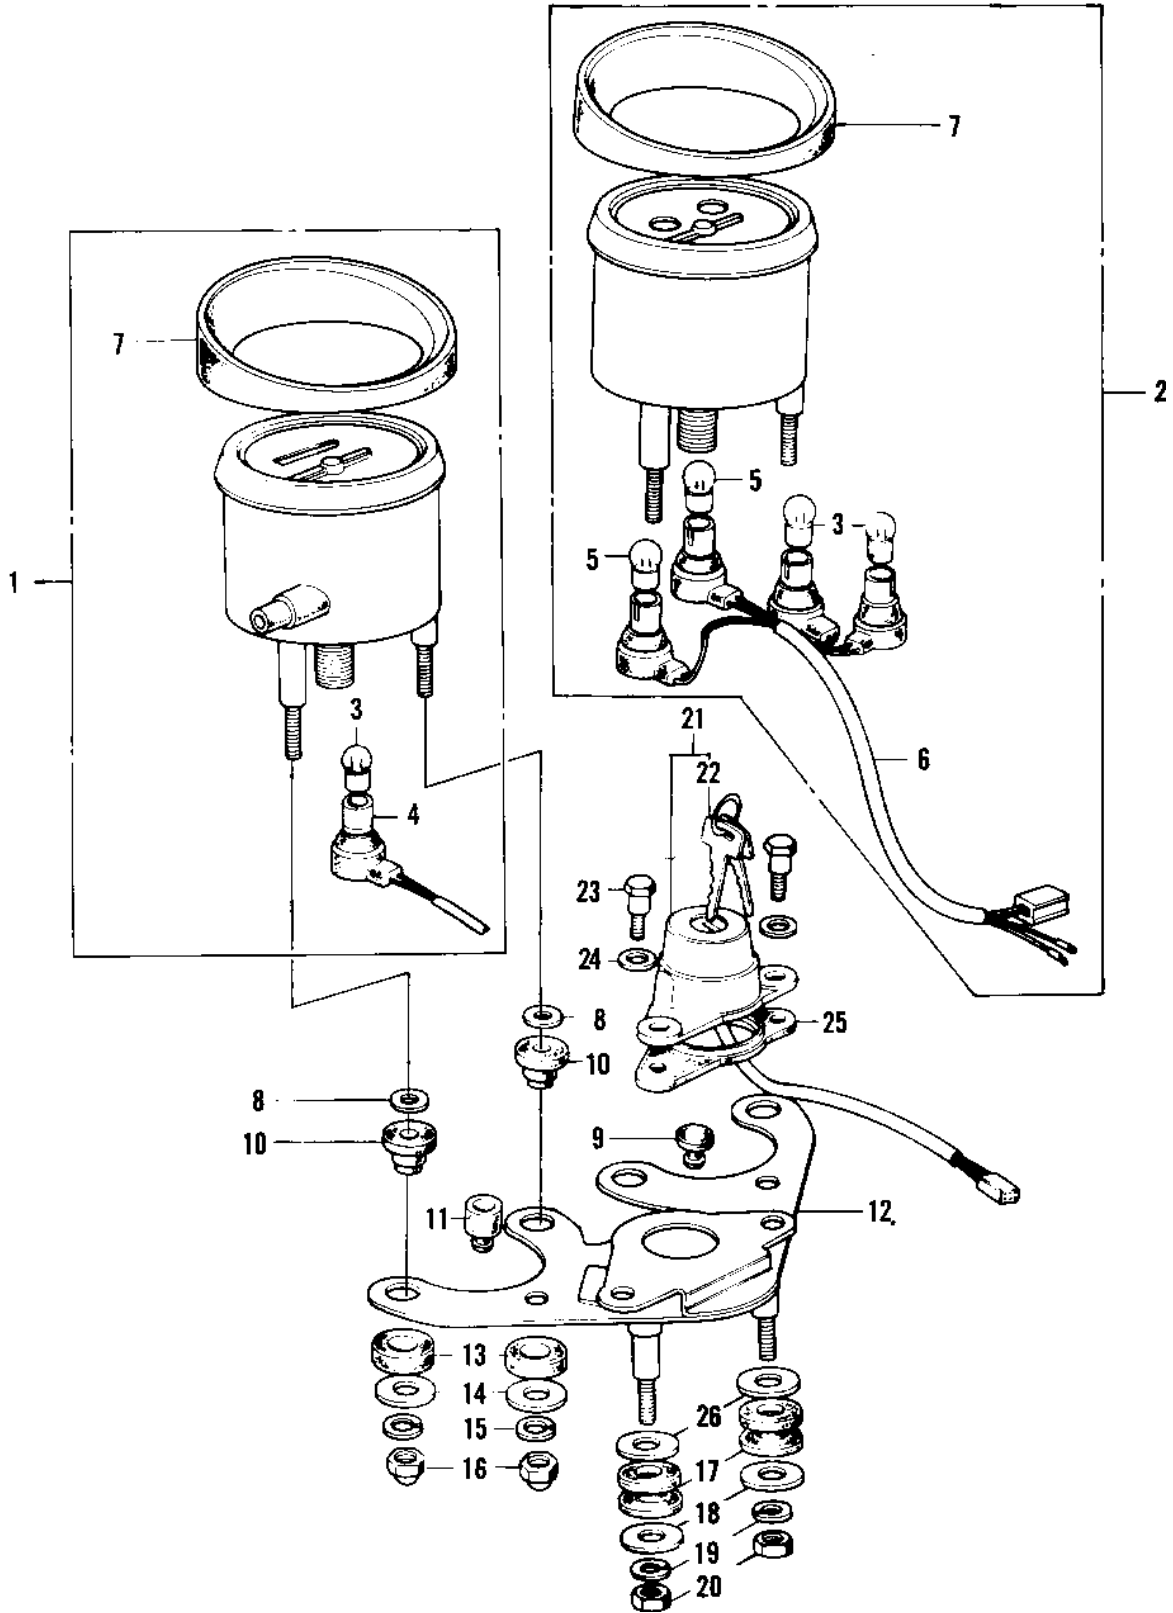

1972 PARTS DIAGRAM

METERS/IGNITION SWITCH (F9-A)

1972 PARTS LIST

METERS/IGNITION SWITCH (F9-A)

ITEM NAME	PART NUMBER	QUANTITY
SPEEDOMETER ASSY,MPH (Ref # 1)	25001-045	1
UNAVAILABLE IN PRICE BOOK (Ref # 1)	25001-053	1
TACHOMETER ASSY (Ref # 2)	25015-020	1
BULB-6V 3W (Ref # 3)	92069-053	1
SOCKET-SPEEDOMETER (Ref # 4)	25011-015	1
BULB 6V 1.5W (Ref # 5)	92069-024	1
SOCKET-TACHOMETER (Ref # 6)	25011-028	1
COVER-SPEEDOMETER (Ref # 7)	25012-003	1
WASHER,8.5X20X1.6 (Ref # 8)	92022-1561	1
DAMPER RUBBER (Ref # 9)	92075-155	1
DAMPER RUBBER (Ref # 10)	92075-143	1
DAMPER RUBB SPEEDMET (Ref # 11)	92075-035	1
BRACKET METER (Ref # 12)	25008-015	1
DAMPER RUBBER (Ref # 13)	92075-066	1
WASHER PL 5.2X18X1.2 (Ref # 14)	92022-285	2
WASHER SPRING 5MM (Ref # 15)	461F0500	1
NUT-CAP,5MM (Ref # 16)	322N0500	1
DAMPER RUBB SPEEDMET (Ref # 17)	92075-024	1
WASHER 6.5X20X1.6T (Ref # 18)	92022-125	1
WASHER SPRING 6MM (Ref # 19)	461F0600	1
NUT 6MM (Ref # 20)	311B0600	1
SWITCH ASSY,IGNITION (Ref # 21)	27005-068	2
KEY SET,#155 (Ref # 22)	27008-042-55	1
KEY SET,#156 (Ref # 22)	27008-042-56	1
KEY SET,#157 (Ref # 22)	27008-042-57	1
KEY SET,#158 (Ref # 22)	27008-042-58	1
KEY SET,#159 (Ref # 22)	27008-042-59	1
KEY SET,#160 (Ref # 22)	27008-042-60	1
KEY SET,#161 (Ref # 22)	27008-042-61	1

1972 PARTS LIST

METERS/IGNITION SWITCH (F9-A)

ITEM NAME	PART NUMBER	QUANTITY
KEY SET,#162 (Ref # 22)	27008-042-62	1
KEY SET,#163 (Ref # 22)	27008-042-63	1
KEY SET,#164 (Ref # 22)	27008-042-64	1
BOLT-HEX HEAD,6MM (Ref # 23)	92007-026	1
WASHER PLAIN 8MM (Ref # 24)	410B0800	1
DAMPER RUBBER (Ref # 25)	92075-077	1
WASHER PLAIN 8MM (Ref # 26)	411B0800	1