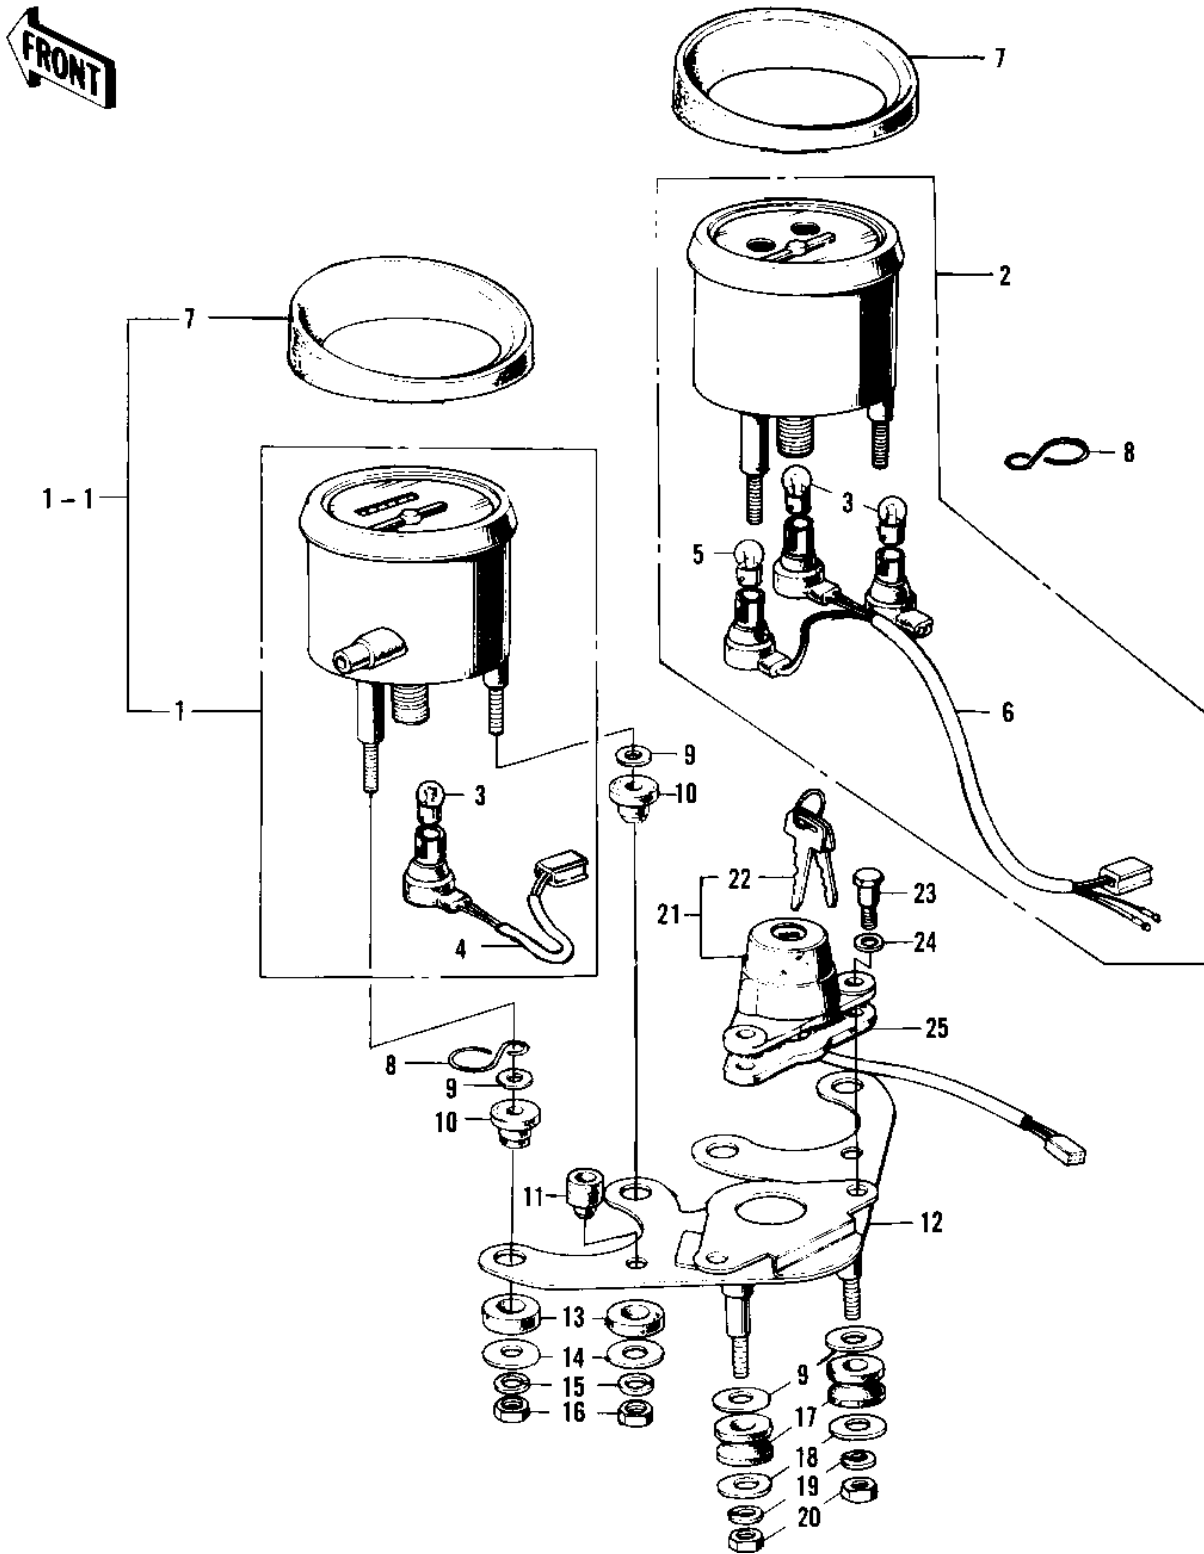

## 1972 PARTS DIAGRAM

METERS/IGNITION SWITCH (F9)

Re

1006-12

## 1972 PARTS LIST

METERS/IGNITION SWITCH (F9)

ITEM NAME	PART NUMBER	QUANTITY
SPEEDOMETER ASSY,MPH (Ref # 1)	25001-045	2
UNAVAILABLE IN PRICE BOOK (Ref # 1)	25005-044	1
TACHOMETER ASSY (Ref # 2)	25015-009	1
BULB-6V 3W (Ref # 3)	92069-053	1
SOCKET-SPEEDOMETER (Ref # 4)	25011-015	1
BULB 6V 1.5W (Ref # 5)	92069-024	1
SOCKET,TACHOMETER (Ref # 6)	25011-016	1
COVER-SPEEDOMETER (Ref # 7)	25012-003	1
CLAMP CABLE (Ref # 8)	25022-002	1
WASHER PLAIN 6MM (Ref # 9)	411B0600	1
DAMPER RUBBER (Ref # 10)	92075-065	1
DAMPER RUBB SPEEDMET (Ref # 11)	92075-035	1
BRACKET METER (Ref # 12)	25008-015	1
DAMPER RUBBER (Ref # 13)	92075-066	1
WASHER PL 5.5X20X1.2 (Ref # 14)	92022-104	1
WASHER SPRING 5MM (Ref # 15)	461F0500	1
NUT,5MM (Ref # 16)	311B0500	1
DAMPER RUBB SPEEDMET (Ref # 17)	92075-024	1
WASHER 6.5X20X1.6T (Ref # 18)	92022-125	1
WASHER SPRING 6MM (Ref # 19)	461F0600	1
NUT 6MM (Ref # 20)	311B0600	1
SWITCH ASSY,IGNITION (Ref # 21)	27005-068	2
KEY SET,#155 (Ref # 22)	27008-042-55	1
KEY SET,#156 (Ref # 22)	27008-042-56	1
KEY SET,#157 (Ref # 22)	27008-042-57	1
KEY SET,#158 (Ref # 22)	27008-042-58	1
KEY SET,#159 (Ref # 22)	27008-042-59	1
KEY SET,#160 (Ref # 22)	27008-042-60	1
KEY SET,#161 (Ref # 22)	27008-042-61	1

## 1972 PARTS LIST

METERS/IGNITION SWITCH (F9)

ITEM NAME	PART NUMBER	QUANTITY
KEY SET,#162 (Ref # 22)	27008-042-62	1
KEY SET,#163 (Ref # 22)	27008-042-63	1
KEY SET,#164 (Ref # 22)	27008-042-64	1
BOLT-HEX HEAD,6MM (Ref # 23)	92007-026	1
WASHER PLAIN 8MM (Ref # 24)	410B0800	1
DAMPER RUBBER (Ref # 25)	92075-077	1