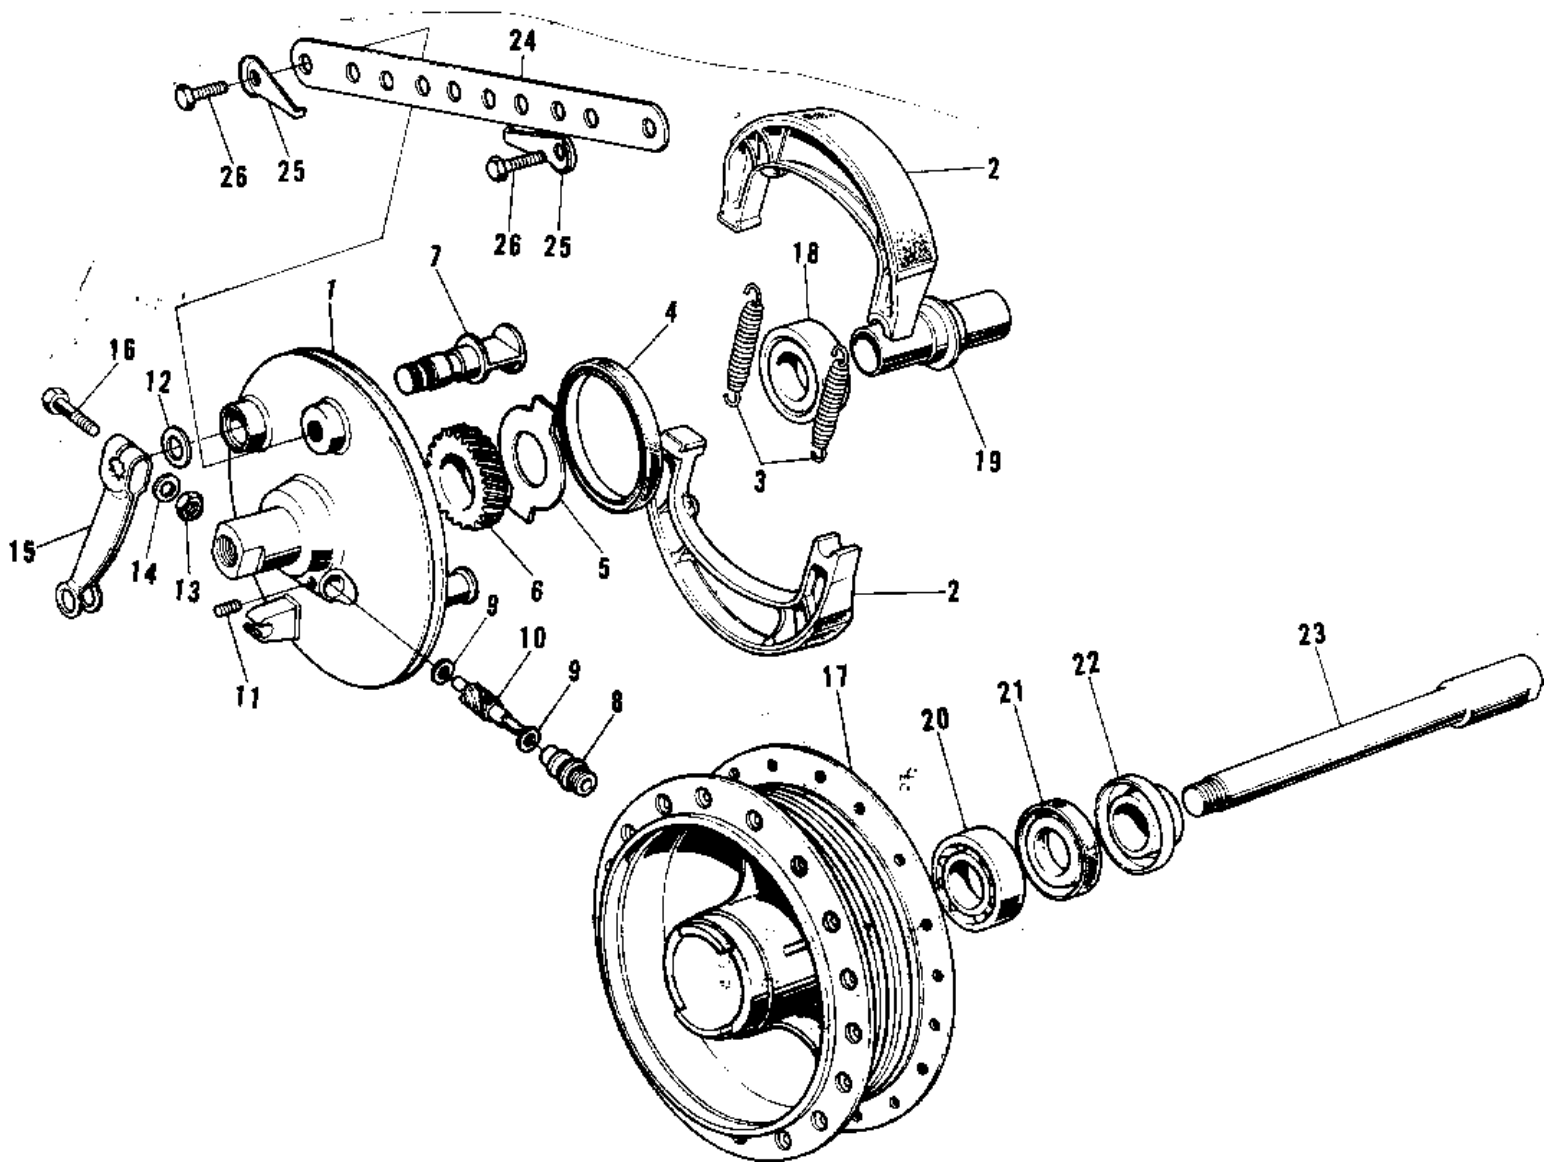

1972 PARTS DIAGRAM

FRONT HUB/BRAKE ('72-'73 F9/F9-A 350)

1972 PARTS LIST

FRONT HUB/BRAKE ('72-'73 F9/F9-A 350)

ITEM NAME	PART NUMBER	QUANTITY
PANEL-FRONT BRAKE (Ref # 1)	41043-025	1
PANEL-ASY,FR BRK (Ref # 1~16)	41035-024	1
PANEL-ASY,FR BRK BLK (Ref # 1~16)	41035-024-21	1
SHOE,BRAKE (Ref # 2)	42019-011	1
SPRING-BRAKE SHOE (Ref # 3)	42020-004	1
OIL SEAL F BRK PANEL (Ref # 4)	92050-010	1
RECIEVER GEAR (Ref # 5)	41064-003	1
GEAR-SPEEDOMETER (Ref # 6)	41059-011	1
CAM SHAFT,REAR BRAKE (Ref # 7)	42026-021	1
BUSH SPEEDMETER CABL (Ref # 8)	41062-001	1
WASHER THRST SPD PIN (Ref # 9)	41063-001	1
PINION-SPEEDOMETER (Ref # 10)	41060-010	1
SCREW-BUSHING NET (Ref # 11)	41070-004	1
PIN,SPRING (Ref # 11)	41082-001	1
DUST SHIELD BRAKE CA (Ref # 12)	41051-001	1
NUT 6MM (Ref # 13)	311B0600	1
WASHER PLAIN 6MM (Ref # 14)	410B0600	1
LEVER,REAR BRAKE CAM (Ref # 15)	42029-037	1
BOLT 6X35 (Ref # 16)	110R0635	1
BOLT-UPSET,6X35 (Ref # 16)	112G0635	1
DRUM-ASSY,FR BRK (Ref # 17~21)	41034-022	1
BEARING BALL #6202Z (Ref # 18)	601B6202Z	1
SPACER FR HUB BEARIN (Ref # 19)	41039-004	1
BEARING BALL #6202 (Ref # 20)	601B6202	1
OIL SEAL RR BRK DRUM (Ref # 21)	92050-008	1
COLLAR FRONT HUB R.H (Ref # 22)	41069-004	1
AXLE-FRONT (Ref # 23)	41068-029	1
TORQUE LINK-FRNT BRK (Ref # 24)	43007-022	1
WASHER-LOCK (Ref # 25)	92088-012	1

1972 PARTS LIST

FRONT HUB/BRAKE ('72-'73 F9/F9-A 350)

ITEM NAME	PART NUMBER	QUANTITY
BOLT-HEA HEAD,8X20 (Ref # 26)	92001-086	1