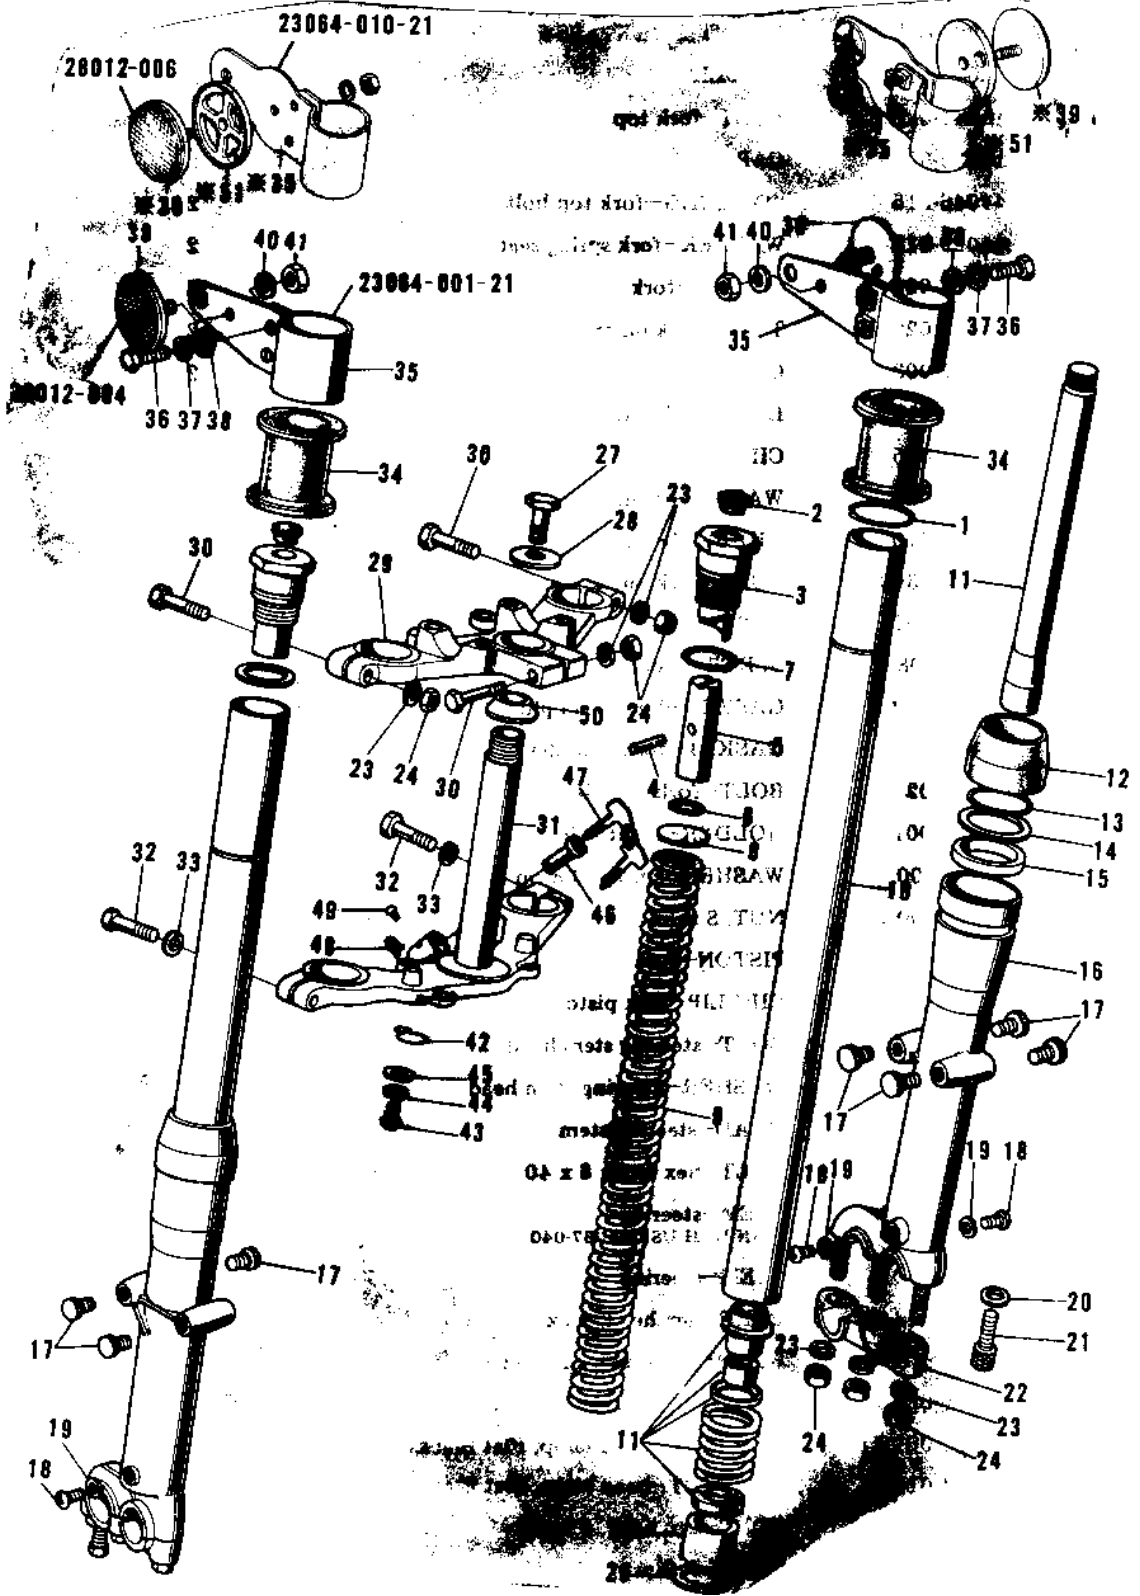

1972 PARTS DIAGRAM

FRONT FORK ('72-'73 F9/F9-A 350)

1972 PARTS LIST

FRONT FORK ('72-'73 F9/F9-A 350)

ITEM NAME	PART NUMBER	QUANTITY
FORK-FRONT,BUFF (Ref # 1~33)	44001-085-80	1
FORK-FRONT (Ref # 1~33)	44001-103	1
CIRCLIP (Ref # 1)	44044-009	1
BOLT-FORK TOP (Ref # 2~6)	44041-030	1
BOLT,FORK TOP (Ref # 2~6)	44041-047	1
CAP CARB MOUNT HOLE (Ref # 2)	14039-001	1
CAP-FORK TOP BOLT (Ref # 2)	44062-004	1
'O' RING FORK TOP (Ref # 7)	44046-015	1
WASHER-FORK SPRG SEA (Ref # 8)	44029-015	1
SPRING-FORK (Ref # 9)	44026-028	1
TUBE-FORK INNER (Ref # 10)	44013-022	1
CYLINDER-FORK (Ref # 11)	44022-003	1
DUST SHIELD (Ref # 12)	44010-017	1
CIRCLIP OIL SEAL FIT (Ref # 13)	44044-005	1
WASHER OIL SEAL FIT (Ref # 14)	44043-023	1
OIL SEAL,FORK (Ref # 15)	44009-020	1
CAP (Ref # 17)	44062-002	1
SCREW PAN HEAD 4X8 (Ref # 18)	220B0408	1
GASKET FORK DRAIN PL (Ref # 19)	44045-002	1
GASKET FORK CYL BOLT (Ref # 20)	44045-030	1
BOLT FORK CYLINDER (Ref # 21)	44041-027	1
HOLDER-FRONT AXLE (Ref # 22)	44063-001	1
HOLDER,FRNT AXLE,BUF (Ref # 22)	44063-001-80	1
WASHER SPRING 8MM (Ref # 23)	461F0800	1
NUT,8MM (Ref # 24)	311B0800	1
PISTON FORK (Ref # 25)	44018-003	1
CIRCLIP FORK PISTON (Ref # 26)	44044-008	1
BOLT STRNG STEM HEAD (Ref # 27)	44041-007	1
WASHER STRNG STEM HD (Ref # 28)	44043-016	1

1972 PARTS LIST

FRONT FORK ('72-'73 F9/F9-A 350)

ITEM NAME	PART NUMBER	QUANTITY
KEY SET,#163 (Ref # 47)	27008-042-63	1
KEY SET,#164 (Ref # 47)	27008-042-64	1
CIRCLIP-STEERING LOC (Ref # 48)	92033-024	1
SCREW RIVET (Ref # 49)	92099-001	1
CONE STERNG BERG LOW (Ref # 50)	92047-010	1
DAMPER RUBBER (Ref # 51)	92075-137	1