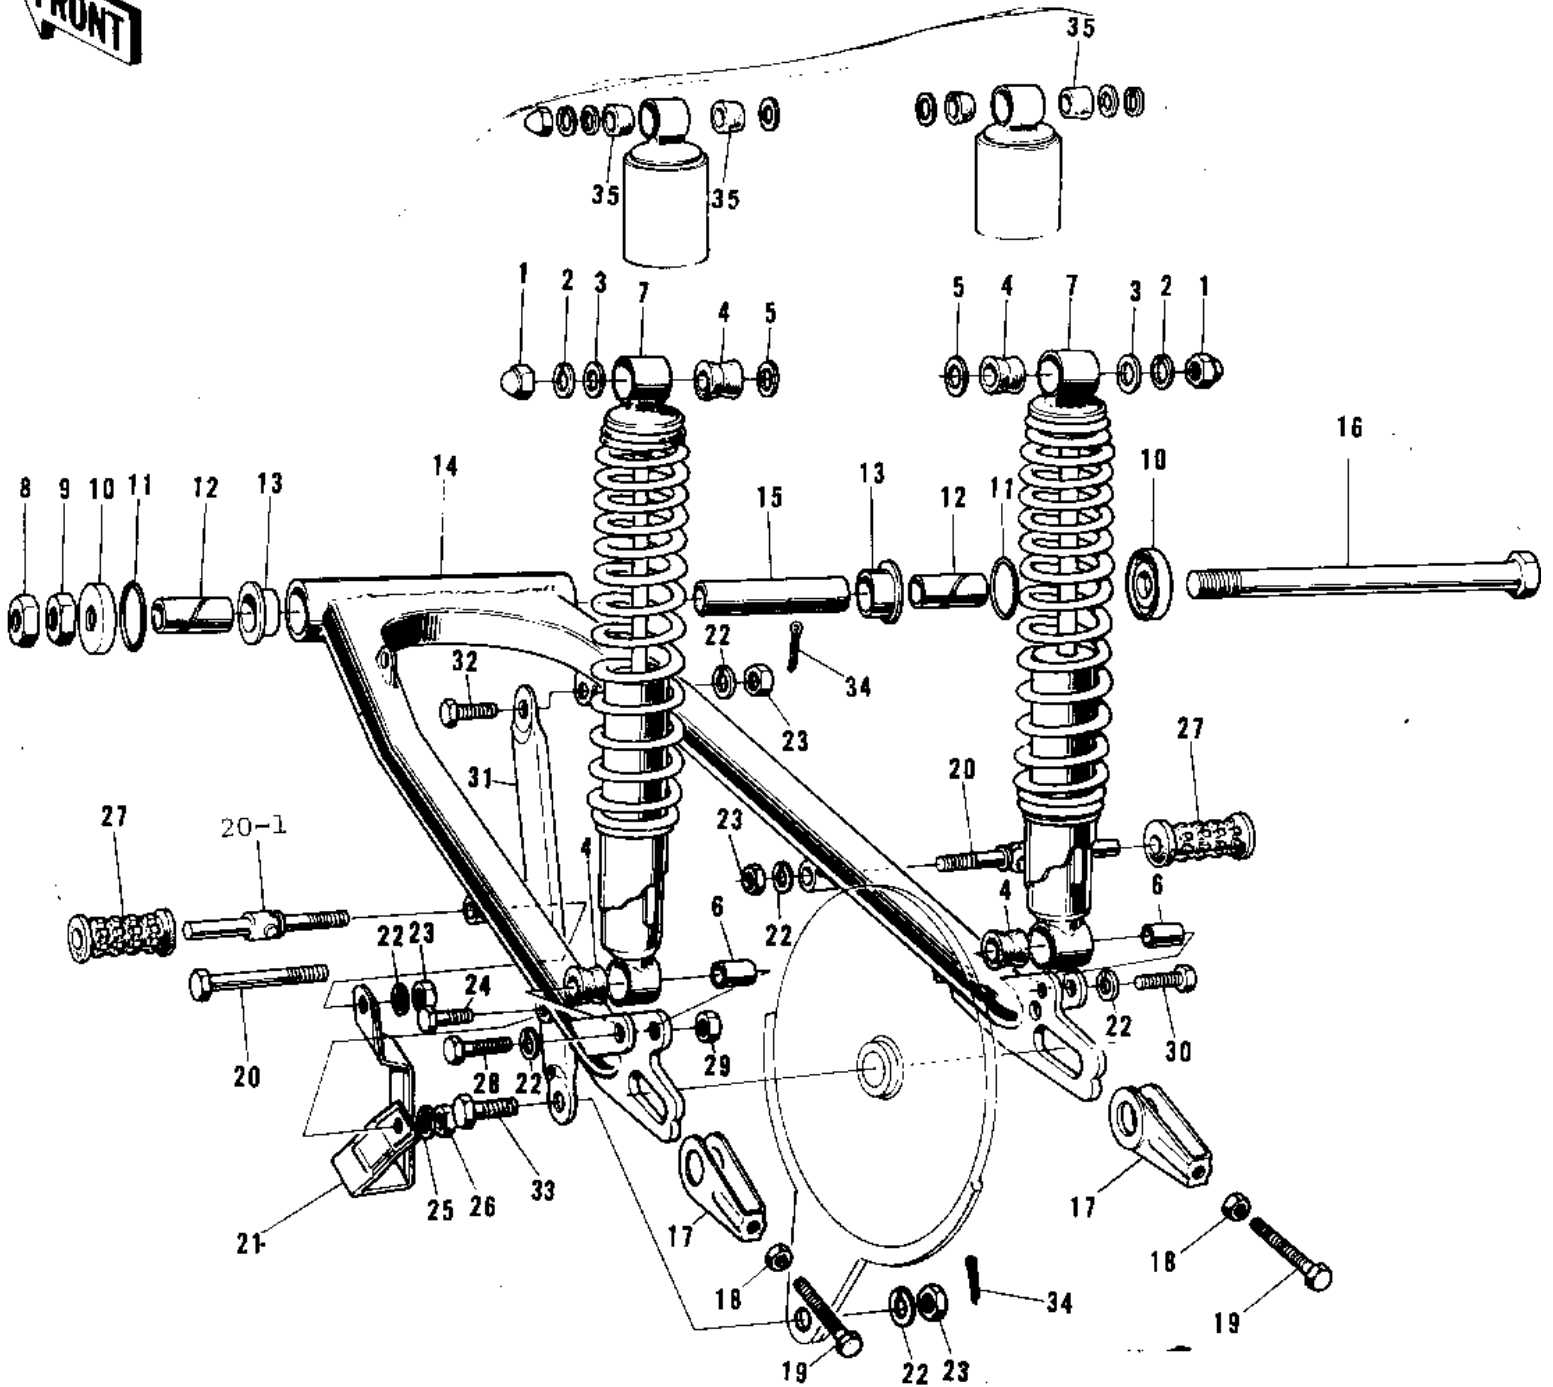

## 1972 PARTS DIAGRAM

SWING ARM/SHOCK ABSORBERS ('72-'73 F9/F9)

## 1972 PARTS LIST

SWING ARM/SHOCK ABSORBERS ('72-'73 F9/F9)

ITEM NAME	PART NUMBER	QUANTITY
NUT SHOCK ABSORBER (Ref # 1)	92020-003	1
WASHER SPRING 10MM (Ref # 2)	461F1000	1
WASHER-PL-10.5X26X2. (Ref # 3)	92022-044	1
BUSH-SHOCK ABSORBER (Ref # 4)	45017-005	1
BUSHING,RUBBER (Ref # 4)	92075-1020	1
WASHER PLAIN 14MM (Ref # 5)	410B1400	1
BUSH SHCK ABS PVT SF (Ref # 6)	45016-003	1
SHOCK ABSBR RR (Ref # 4,6,7)	45014-069	1
SHOCK ABSBR RR (Ref # 4,6,7,)	45014-076	1
NUT 14MM (Ref # 8)	315B1400	1
NUT,14MM (Ref # 9)	314B1400	1
CAP-SWING ARM (Ref # 10)	33035-004	1
"O" RING,30MM (Ref # 11)	671B2530	1
SLEEVE-SWING ARM,SHR (Ref # 12)	33034-013	1
BUSHING-SWING ARM (Ref # 13)	33033-009	1
ARM-SWING (Ref # 14)	33001-028	1
SLEEVE-SWING ARM,LON (Ref # 15)	33034-012	1
SHAFT-SWING ARM PIVO (Ref # 16)	33032-025	1
ADJUSTER-CHAIN (Ref # 17)	33040-043	1
NUT 8MM (Ref # 18)	312B0800	1
BOLT,8X50 (Ref # 19)	92001-1399	1
BOLT,HEX HEAD,10X50 (Ref # 20)	92001-1254	1
BAR SET-REAR FOOTRES (Ref # 20-1,2)	34030-001	1
FOOTREST BAR REAR (Ref # 20-1)	34027-013	1
GUARD-CHAIN (Ref # 21)	55020-009	1
NUT,10MM (Ref # 23)	314B1000	1
BOLT-SMALL-UPSET (Ref # 24)	115B0832	1
WASHER SPRING 8MM (Ref # 25)	461F0800	1
NUT,8MM (Ref # 26)	311B0800	1

## 1972 PARTS LIST

SWING ARM/SHOCK ABSORBERS ('72-'73 F9/F9)

ITEM NAME	PART NUMBER	QUANTITY
RUBBER REAR FOOTREST (Ref # 27)	92076-008	1
BOLT HEX HEAD 10X45 (Ref # 28)	113N1045	1
NUT 10MM (Ref # 29)	315B1000	1
BOLT HEX HEAD 10X35 (Ref # 30)	113N1035	1
TORQUE LINK REAR BRK (Ref # 31)	43007-018	1
BOLT TORQUE LINK FIT (Ref # 32)	92003-017	1
BOLT HEX HEAD 10X25 (Ref # 33)	92003-003	1
PIN COTTER 2.0X15 (Ref # 34)	550D2015	1
BUSH SHCK ABS RUBBER (Ref # 35)	45017-001	1