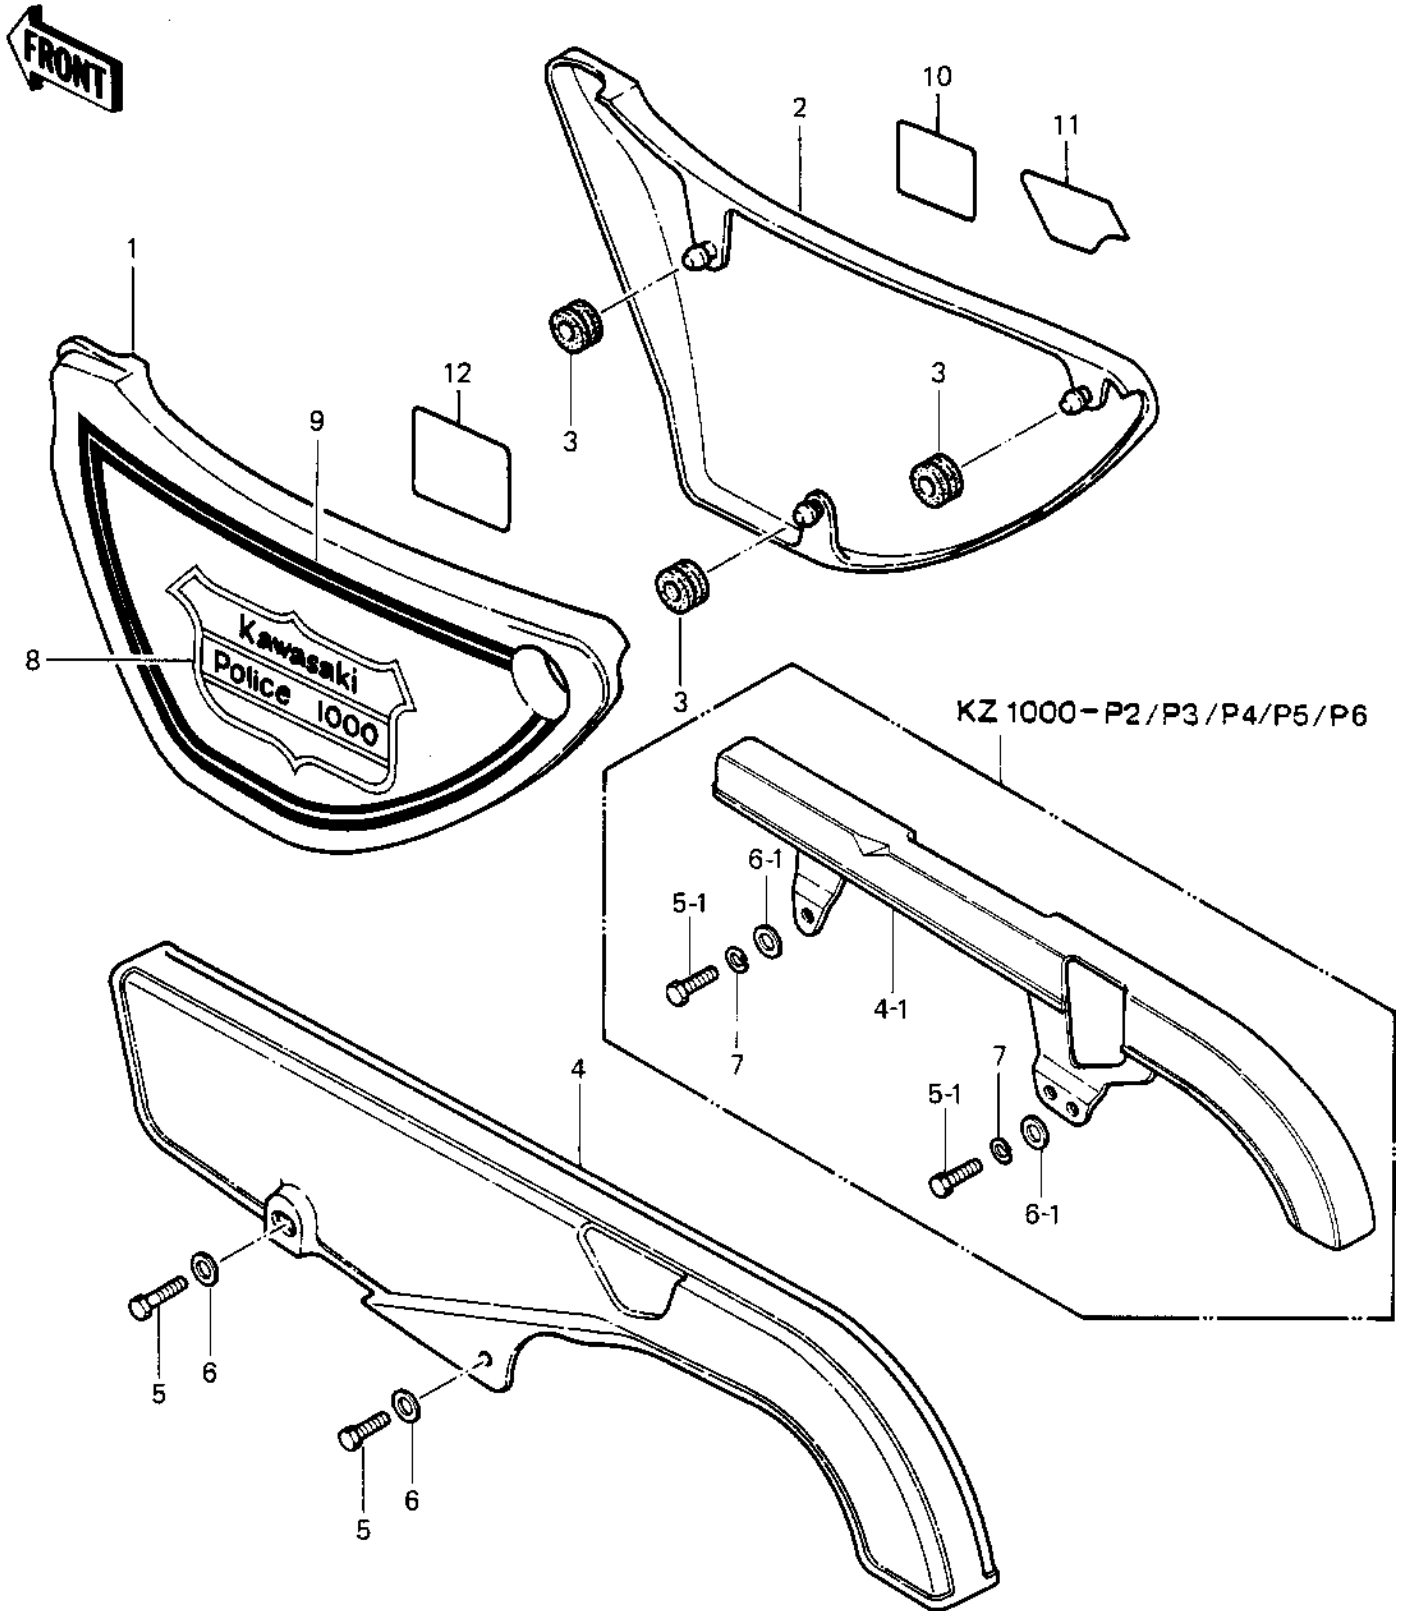

## 1982 Police 1000 PARTS DIAGRAM

SIDE COVERS/CHAIN COVER

## 1982 Police 1000 PARTS LIST

SIDE COVERS/CHAIN COVER

ITEM NAME	PART NUMBER	QUANTITY
COVER-SIDE,WHITE-LH (Ref # 1)	36001-1110-8C	1
COVER-SIDE,WHITE-RH (Ref # 2)	36001-1111-8C	1
GROMMET (Ref # 3)	92071-056	1
CASE-CHAIN (Ref # 4)	36014-1061	1
CASE-CHAIN (Ref # 4-1)	36014-1034	1
BOLT,HEAX HEAD,6X14 (Ref # 5)	92001-115	1
BOLT-UPSET,6X16 (Ref # 5-1)	112G0616	1
WASHER,8.5X20X1.6 (Ref # 6)	92022-1561	1
WASHER PLAIN 6MM (Ref # 6-1)	411B0600	1
WASHER SPRING 6MM (Ref # 7)	461F0600	1
EMBLEM (Ref # 8)	56014-4020	1
PATTERN,SIDE COVER (Ref # 9)	56027-4075	1
PATTERN,SIDE COVER (Ref # 9)	56027-4076	1
LABEL,BATTERY VENT (Ref # 10)	56031-1159	1
LABEL,OIL&OIL FILTER (Ref # 11)	56031-1162	1
LABEL-MANUAL,DAILY SA (Ref # 12)	56031-1188	1