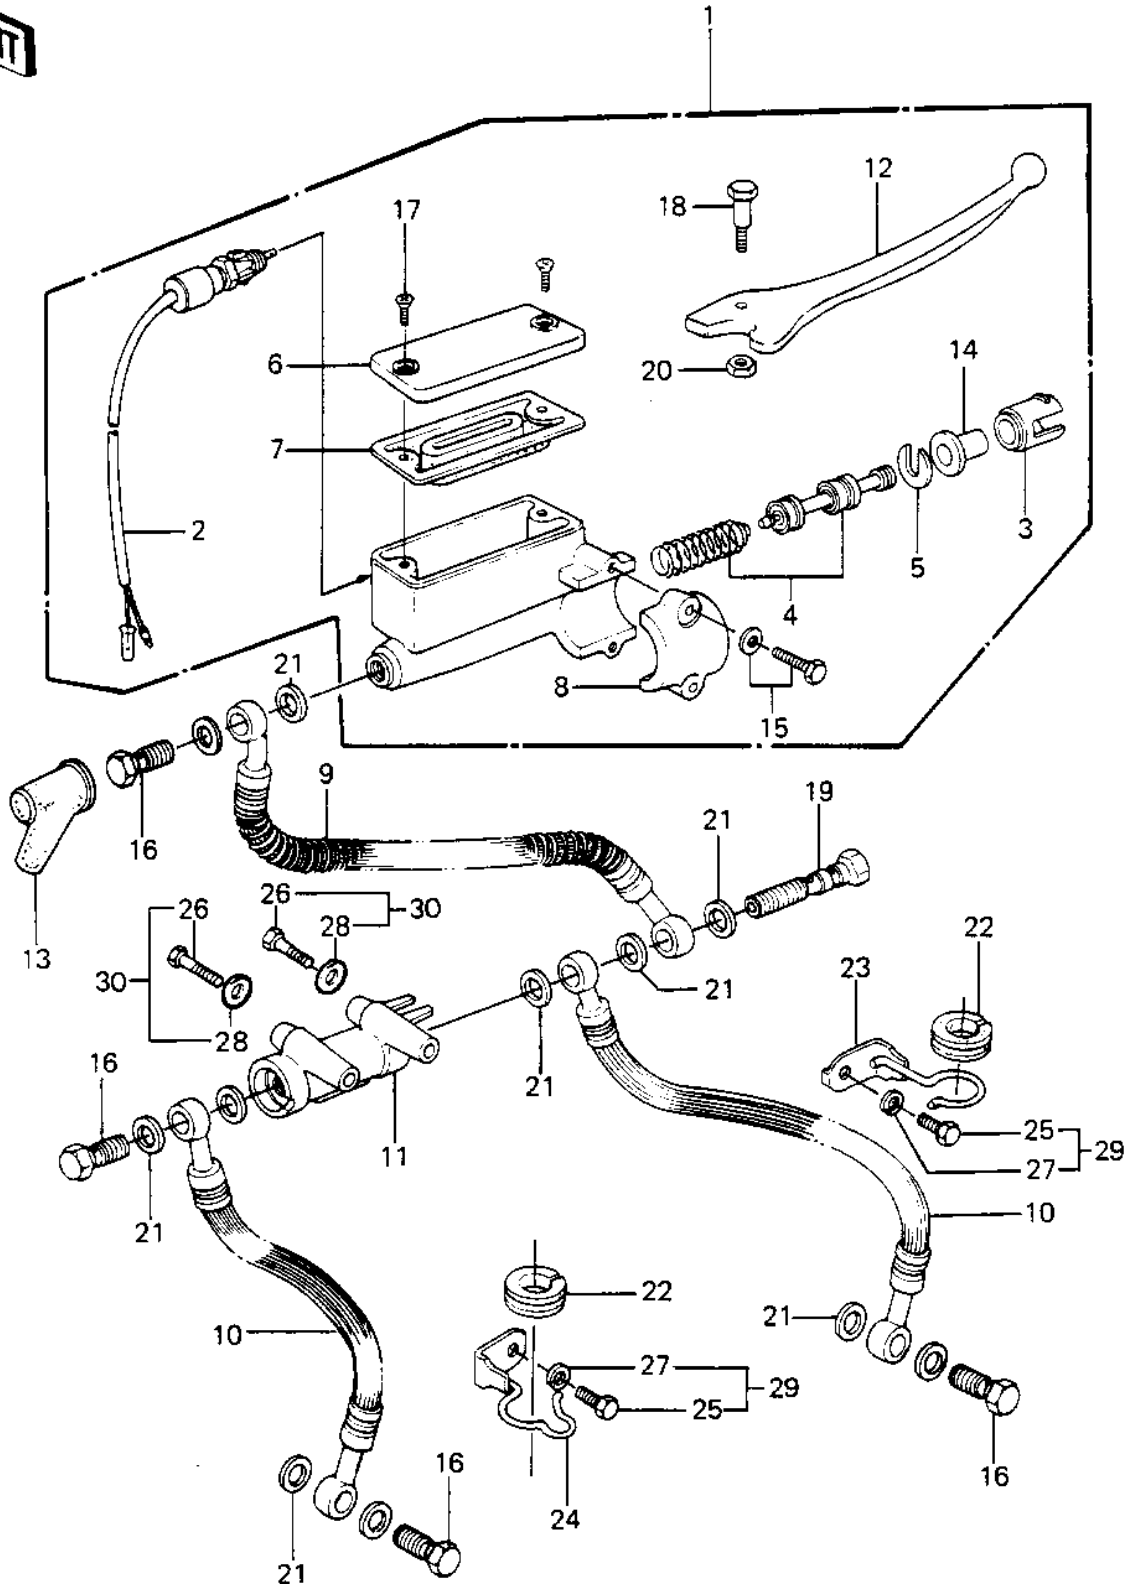

## 1982 Police 1000 PARTS DIAGRAM

### FRONT MASTER CYLINDER

### FRONT MASTER CYLINDER

ITEM NAME	PART NUMBER	QUANTITY
CYLINDER ASSY,FR (Ref # 1)	43015-1046	1
SWITCH,BRAKE (Ref # 2)	27010-1028	1
LINER,PISTON (Ref # 3)	14008-1007	1
PISTON-COMP-BRAKE (Ref # 4)	43020-1023	1
STOPER,PISTON (Ref # 5)	43022-1001	1
CAP,OIL CUP (Ref # 6)	43026-1006	1
DIAPHRAGM (Ref # 7)	43028-1008	1
HOLDER,MASTER CYLINDR (Ref # 8)	43034-1001	1
HOSE-BRAKE (Ref # 9)	43059-1085	1
HOSE-BRAKE,FR,L=550 (Ref # 10)	43059-1198	2
JOINT BRAKE (Ref # 11)	43061-1004	1
LEVER,FRONT BRAKE (Ref # 12)	46092-1012	1
BOOT,DUST (Ref # 13)	49006-1041	1
DUST COVER (Ref # 14)	49016-1010	1
BOLT,HEX HEAD,6X25 (Ref # 15)	43033-003	1
BOLT,OIL,L=23 (Ref # 16)	92002-1888	2
SCREW,COUNTERSUNK HED (Ref # 17)	92001-1055	1
BOLT,CLUTCH LEV FITT (Ref # 18)	92001-1056	1
BOLT (Ref # 19)	92002-1909	1
NUT 6MM (Ref # 20)	312B0600	1
WASHER-OIL BOLT (Ref # 21)	43067-001	1
DAMPER RUBBER,CYL HSE (Ref # 22)	43064-006	1
CLAMP (Ref # 23)	92037-1218	1
CLAMP,BRAKE HOSE,LH (Ref # 24)	92037-1308	1
BOLT-UPSET,6X12 (Ref # 25)	112G0612	2
BOLT,FLANGED,6X65 (Ref # 26)	130G0665	1
BOLT-UPSET (Ref # 26)	112G0660	1
WASHER SPRING 6MM (Ref # 27)	461F0600	1
WASHER PLAIN 6MM (Ref # 28)	411B0600	1

## 1982 Police 1000 PARTS LIST

FRONT MASTER CYLINDER

ITEM NAME	PART NUMBER	QUANTITY
BOLT 6X12 (Ref # 29)	180B0612	1
BOLT-UPSET-WP (Ref # 30)	186B0660	1