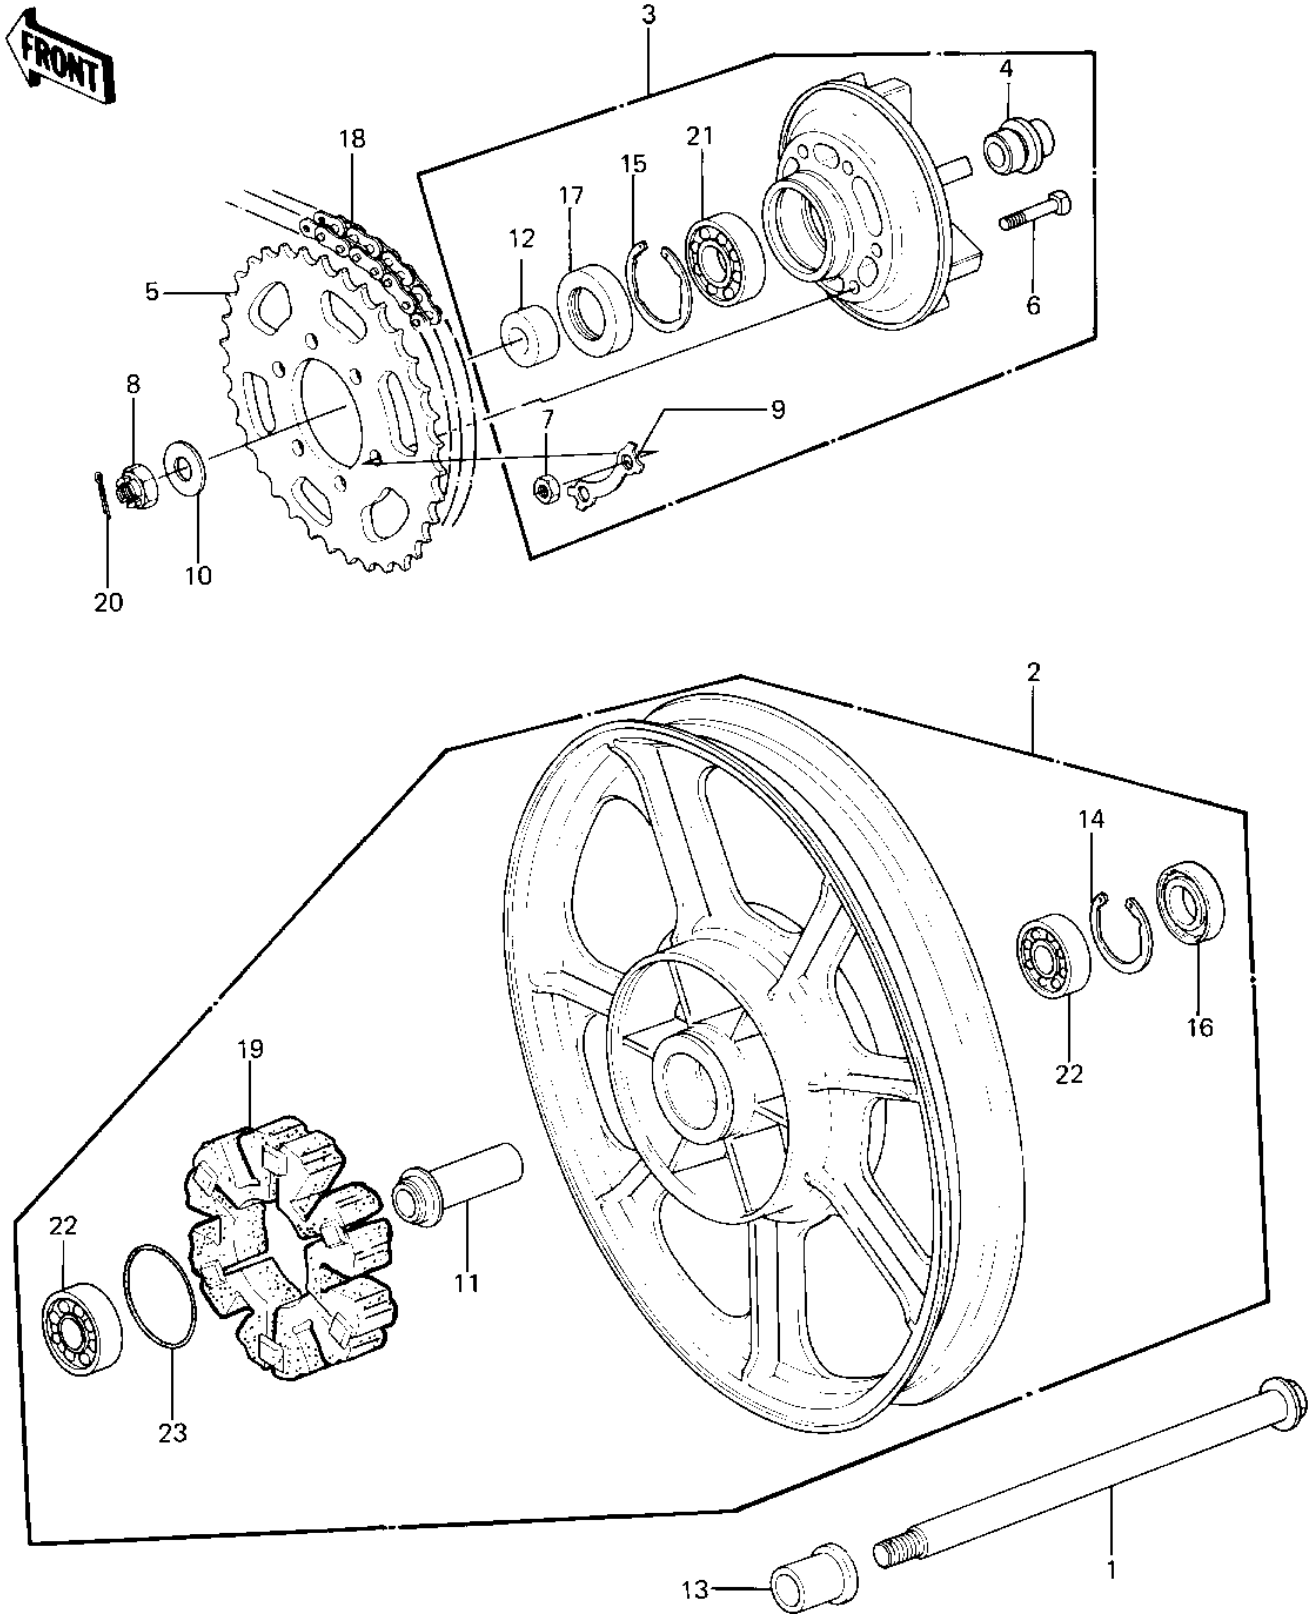

1982 Police 1000 PARTS DIAGRAM

REAR WHEEL/HUB/CHAIN

1982 Police 1000 PARTS LIST

REAR WHEEL/HUB/CHAIN

ITEM NAME	PART NUMBER	QUANTITY
AXLE,RR,L=300 (Ref # 1)	41068-1087	2
WHEEL-ASSY,RR,SOLID,B (Ref # 2)	41073-1141-21	1
COUPLING-ASSY (Ref # 3)	42033-1024	1
SLEEVE,L=33 (Ref # 4)	42036-1039	1
SPROCKET-HUB,41T (Ref # 5)	42041-1058	1
BOLT (Ref # 6)	92001-161	1
NUT 10MM (Ref # 7)	42045-005	1
NUT CASTLE,18MM (Ref # 8)	42045-018	1
WASHER,LOCK (Ref # 9)	92022-1212	1
WASHER,PLAIN,20MM (Ref # 10)	92022-248	1
COLLAR,L=89.5 (Ref # 11)	92027-1286	1
COLLAR,20X40X18 (Ref # 12)	92027-1287	1
COLLAR,L=31 (Ref # 13)	92027-1288	1
RING,SNAP,56.2M/M (Ref # 14)	92033-1043	1
CIRCLIP,62M/M (Ref # 15)	92033-1044	1
SEAL-OIL (Ref # 16)	92049-1061	1
OIL SEAL (Ref # 17)	92050-027	1
DR CHAIN 630X96 (Ref # 18)	92057-1053	1
DR CHAIN EK630 98L (Ref # 18)	92057-1152	1
SHOCK DAMPER,REAR HUB (Ref # 19)	42014-033	1
PIN-COTTER,4.0X35 (Ref # 20)	550D4035	1
BALL BEARING,#6206 (Ref # 21)	601B6206	1
BEARING,BALL,#6304ZZ (Ref # 22)	601B6304ZZ	1
"O" RING,65MM (Ref # 23)	671B2565	1