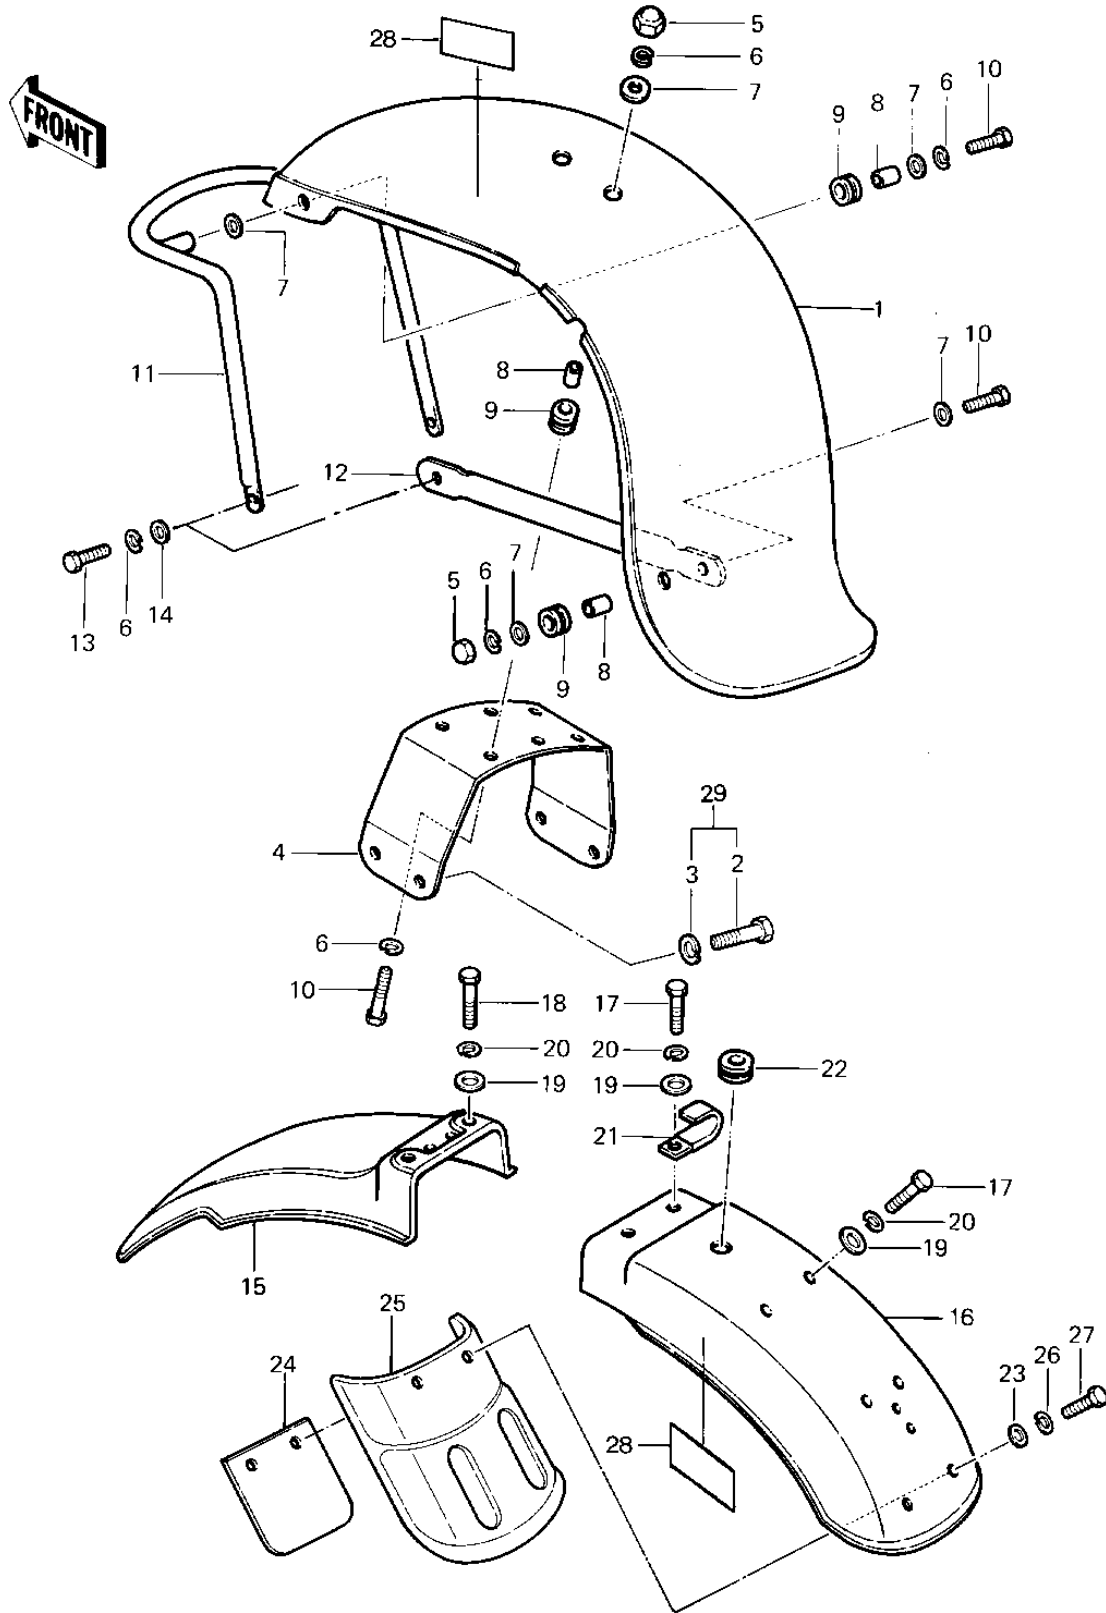

1982 Police 1000 PARTS DIAGRAM

FENDERS

1982 Police 1000 PARTS LIST

FENDERS

ITEM NAME	PART NUMBER	QUANTITY
FENDER-FR,WHITE (Ref # 1)	35004-4004-8C	1
FENDER-FR.JET WHITE (Ref # 1)	35004-4007-8C	1
BOLT-UPSET,6X20 (Ref # 2)	112G0620	1
WASHER SPRING 8MM (Ref # 3)	461F0800	1
BRACE,FRONT FENDER (Ref # 4)	35009-1001	1
NUT-6MM (Ref # 5)	322N0600	2
WASHER SPRING 6MM (Ref # 6)	461F0600	4
WASHER-PLAIN (Ref # 7)	92022-193	2
COLLAR 6.8X10X10.5 (Ref # 8)	92027-120	2
GROMMET (Ref # 9)	92071-046	2
BOLT-UPSET (Ref # 10)	112G0625	1
STAY,FR FENDER,FR (Ref # 11)	35011-4001	1
STAY,FENDER-RR (Ref # 12)	35011-4004	1
BOLT-UPSET 6X14 (Ref # 13)	112B0614	4
WASHER PLAIN 6MM (Ref # 14)	410B0600	2
FENDER-RR (Ref # 15)	35022-1071	1
FENDER-RR,WHITE (Ref # 16)	35022-1099-8C	1
BOLT 6X22 (Ref # 18)	112B0622	1
WASHER PLAIN 6MM (Ref # 19)	411B0600	2
CLAMP,WIRING HARNESS (Ref # 21)	92037-1069	1
GROMMET,HARNESS (Ref # 22)	92071-099	1
PLATE,FLAP MOUNT (Ref # 24)	13169-4020	1
FLAP, FENDER (Ref # 25)	35019-1005	1
LABEL-TIRE PRESSURE (Ref # 28)	99969-0849	1
BOLT-UPSET-WS-SMALL (Ref # 29)	183B0820	1