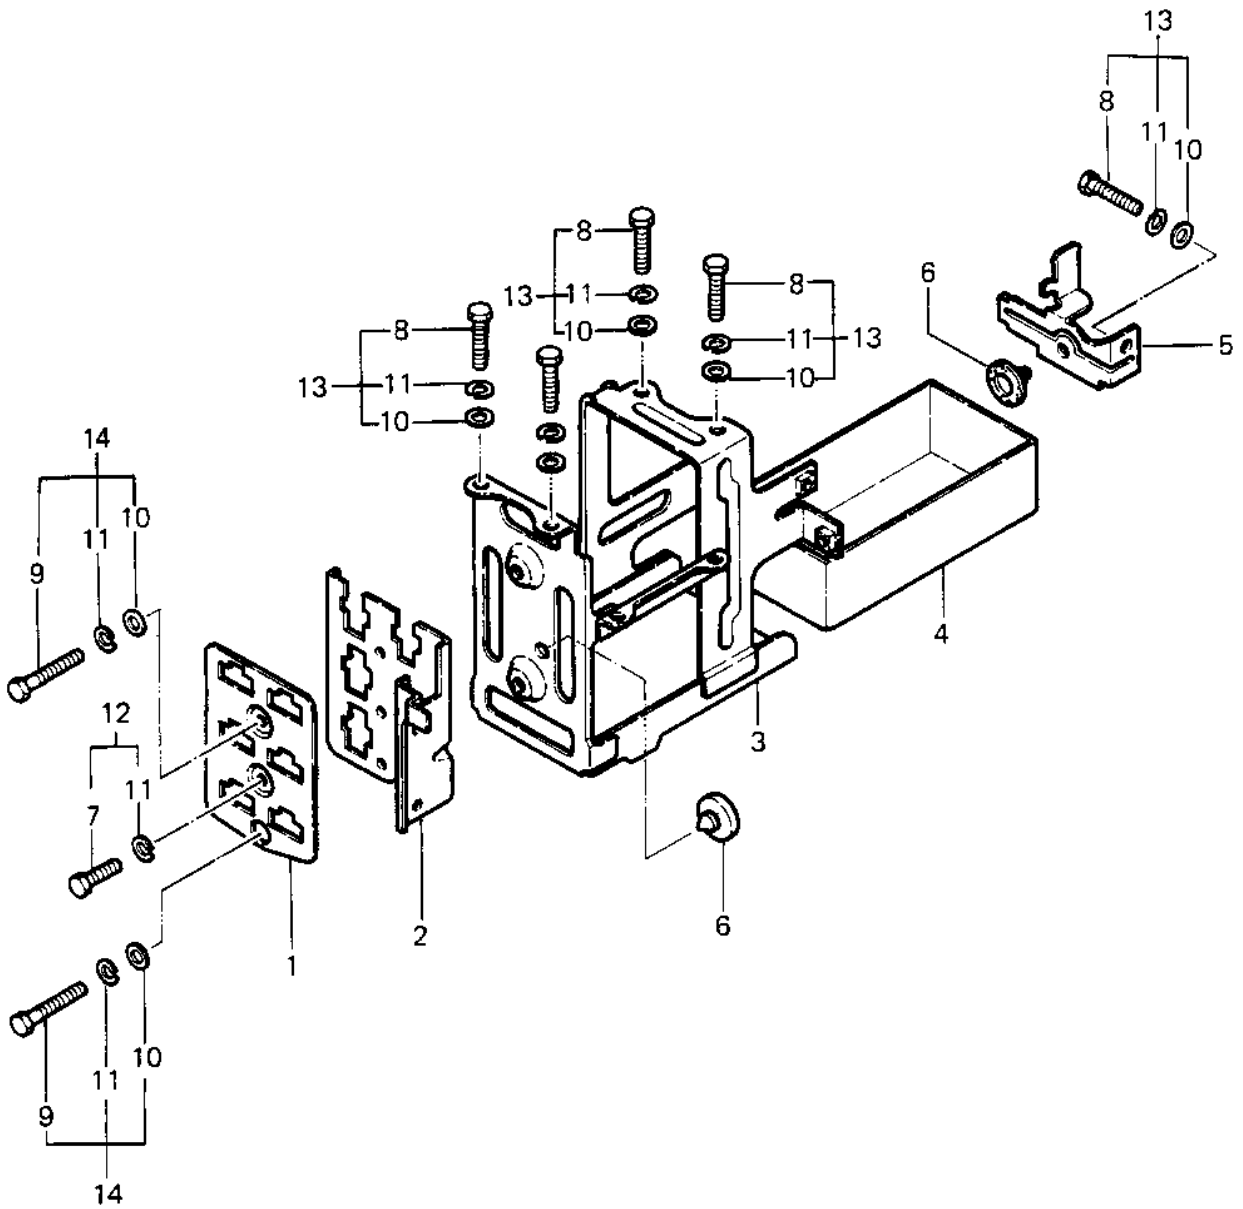

1982 Police 1000 PARTS DIAGRAM

BATTERY CASE/ELECTRO BRACKET

1982 Police 1000 PARTS LIST

BATTERY CASE/ELECTRO BRACKET

ITEM NAME	PART NUMBER	QUANTITY
BRACKET (Ref # 1)	11034-1918	1
BRACKET-A,COUPLER (Ref # 2)	11036-1783	2
CASE-BATTERY (Ref # 3)	32097-1033	1
CASE-BATTERY (Ref # 4)	32097-1034	1
BAND,BATTERY CASE (Ref # 5)	92072-1213	1
DAMPER RUBBER (Ref # 6)	92075-078	1
BOLT,6X10 (Ref # 7)	112G0610	1
BOLT-UPSET 6X14 (Ref # 8)	112B0614	1
BOLT 6X22 (Ref # 9)	112B0622	1
WASHER PLAIN 6MM (Ref # 10)	411B0600	1
WASHER SPRING 6MM (Ref # 11)	461F0600	1
BOLT (6X10) (Ref # 12)	180B0610	1
BOLT-UPSET-WSP (Ref # 13)	187B0622	2