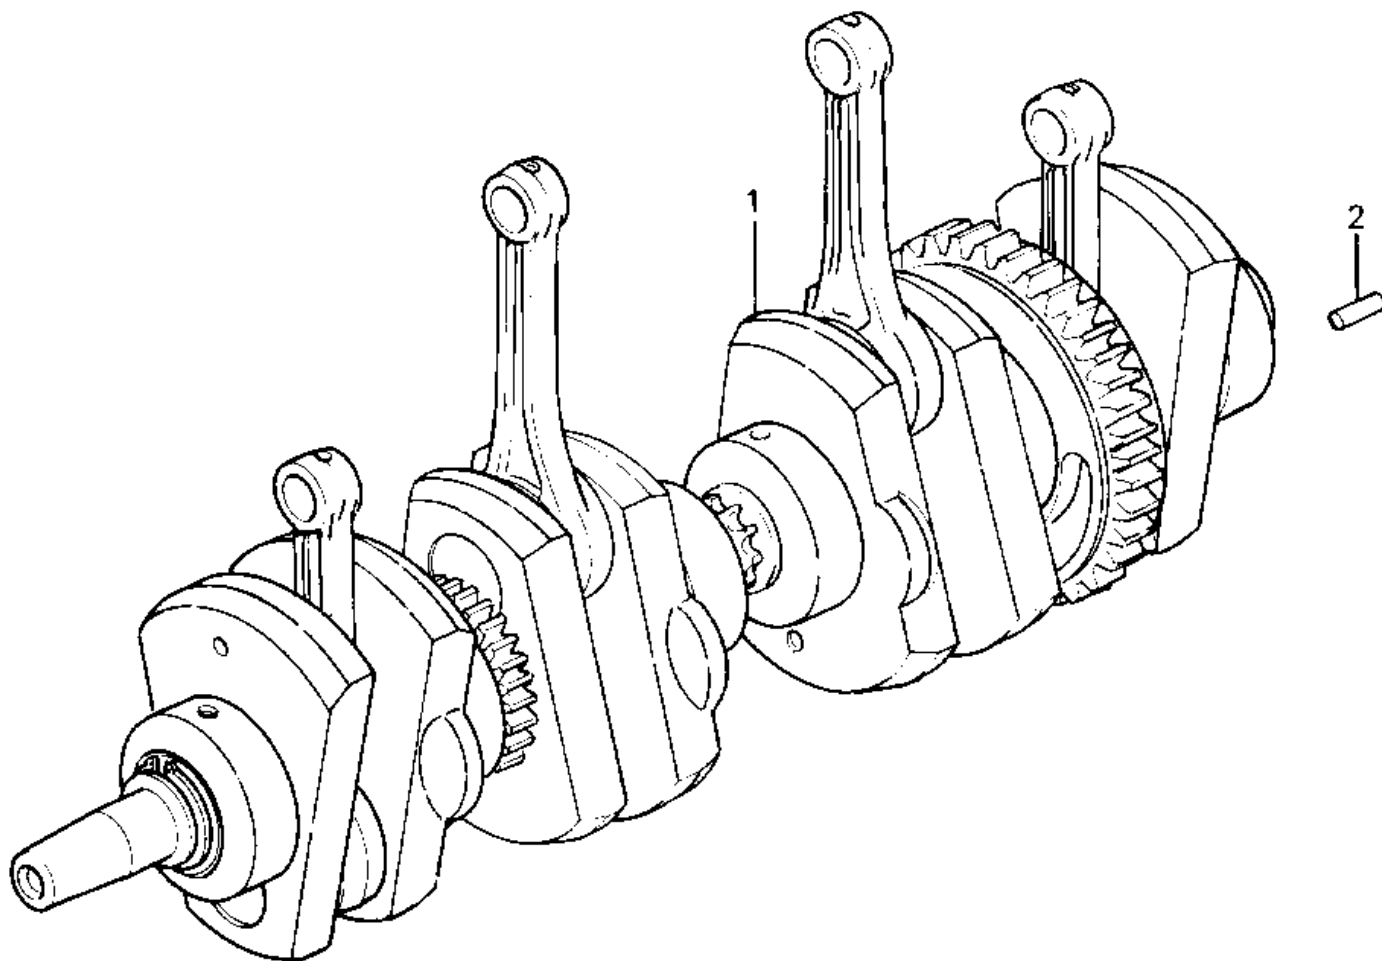

## 1982 Police 1000 PARTS DIAGRAM

CRANKSHAFT

## 1982 Police 1000 PARTS LIST

### CRANKSHAFT

ITEM NAME	PART NUMBER	QUANTITY
CRANKSHAFT-COMP (Ref # 1)	13031-1046	1
PIN-SPRING,4X8 (Ref # 2)	555A0408	2