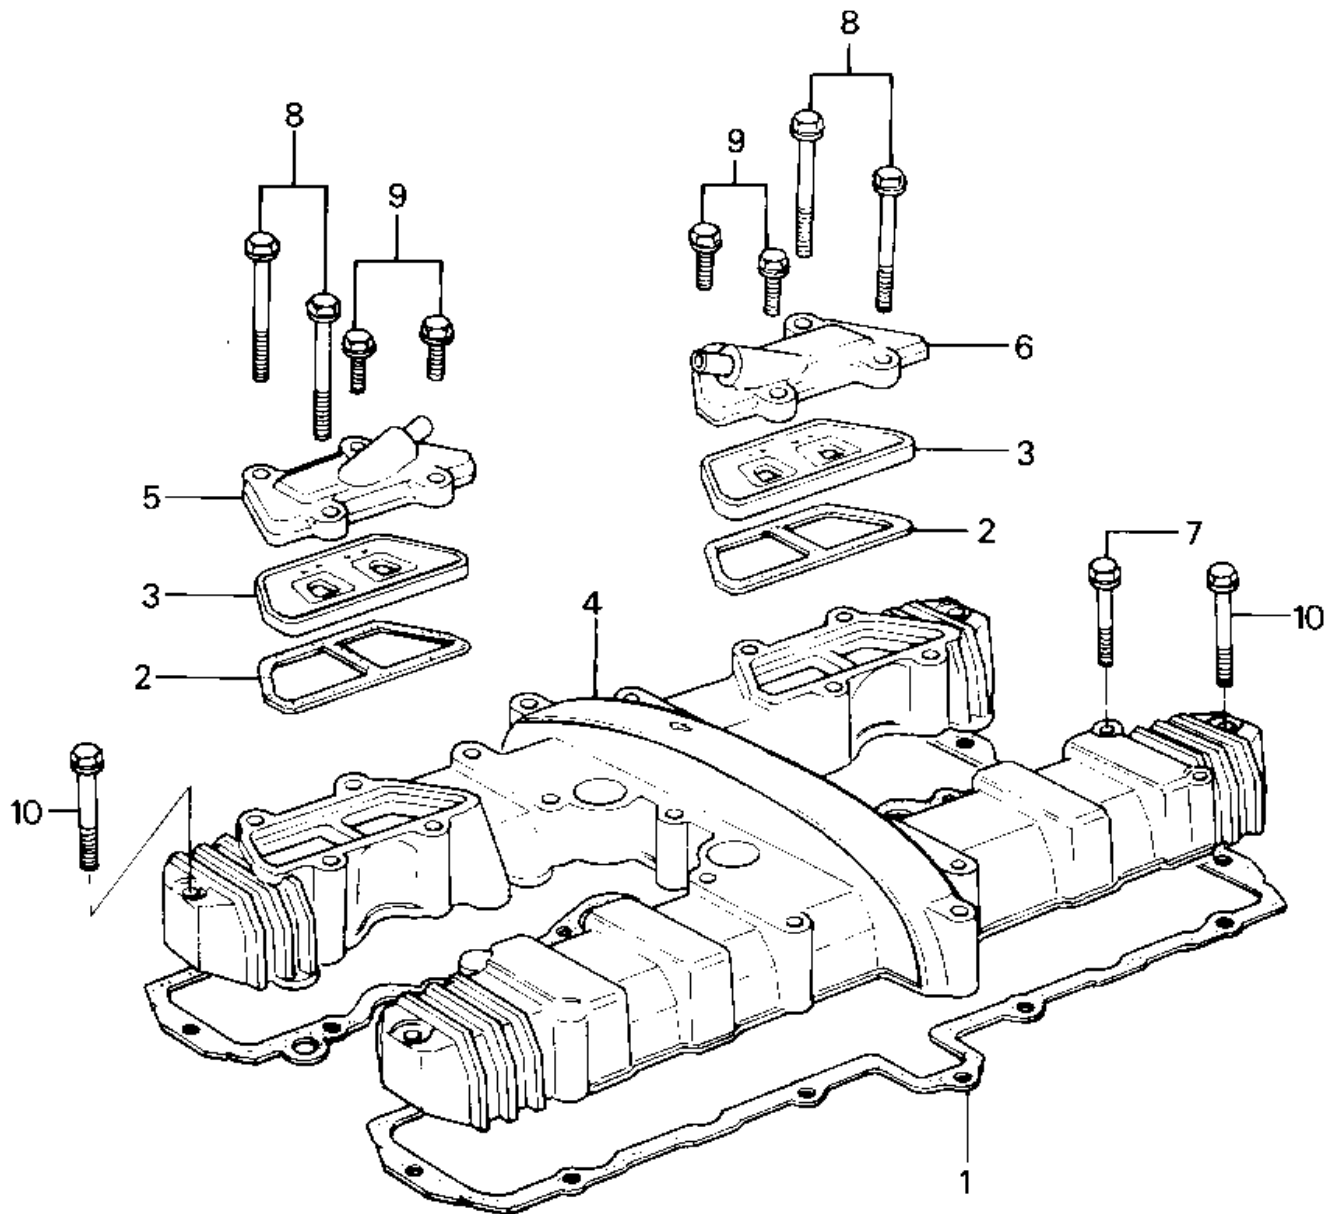

1982 Police 1000 PARTS DIAGRAM

CYLINDER HEAD COVER

1982 Police 1000 PARTS LIST

CYLINDER HEAD COVER

ITEM NAME	PART NUMBER	QUANTITY
GASKET,CYLINDER HEAD (Ref # 1)	11009-1205	1
GASKET,REED VALVE (Ref # 2)	11060-1066	1
VALVE-ASSY-REED (Ref # 3)	12021-1008	1
COVER,CYLINDER HEAD,S (Ref # 4)	14025-1465	2
CAP-ASSY,REED VALVE,L (Ref # 5)	14075-5018	1
CAP-ASSY,REED VALVE,R (Ref # 6)	14075-5019	1
BOLT,FLANGED,6X45 (Ref # 7)	92001-1350	1
BOLT,6X45 (Ref # 7)	92002-1151	1
BOLT,FLANGED,6X70 (Ref # 8)	92001-1351	1
BOLT,6X70 (Ref # 8)	92002-1155	1
BOLT,FLANGED,6X22 (Ref # 9)	92001-1352	1
BOLT,6X22 (Ref # 9)	92002-1154	1
BOLT,FLANGED,6X52 (Ref # 10)	92001-1353	1
BOLT,6X52 (Ref # 10)	92002-1152	1