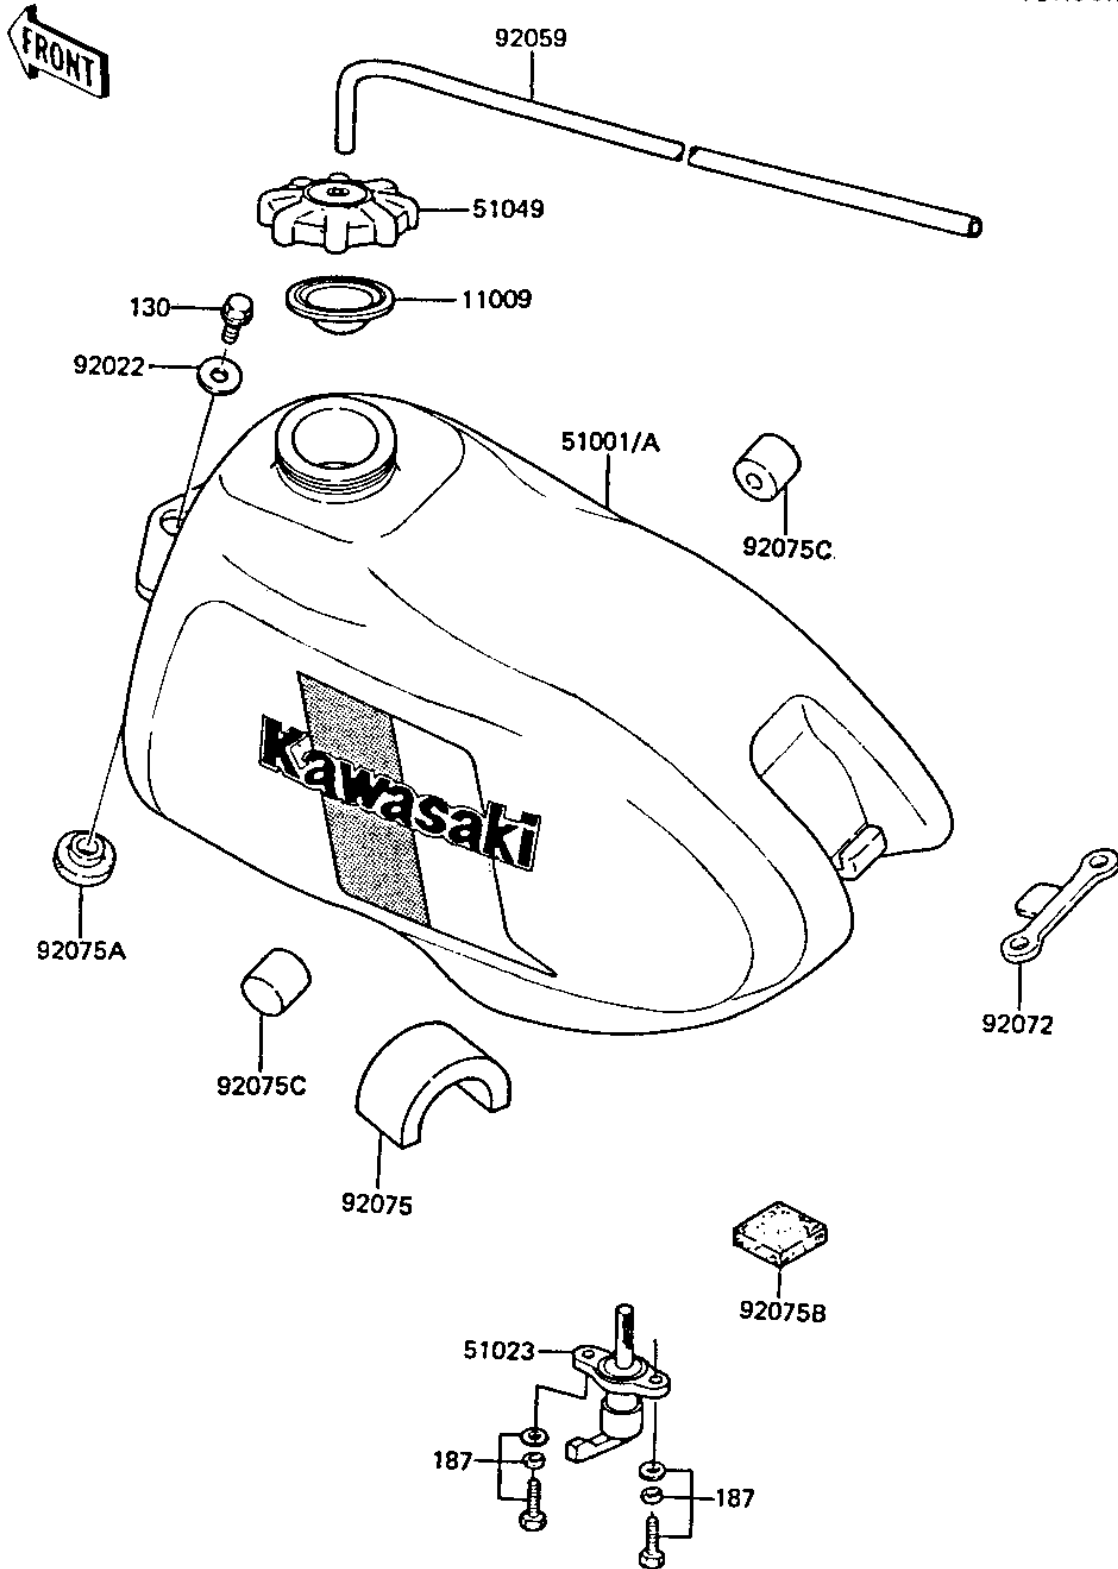

## 1983 KX™60 PARTS DIAGRAM

FUEL TANK

F2410-0131

## 1983 KX™60 PARTS LIST

### FUEL TANK

ITEM NAME	PART NUMBER	QUANTITY
GASKET,FUEL TANK (Ref # 11009)	11009-1452	1
TANK-COMP-FUEL,L.GREE (Ref # 51001)	51001-5251-6W	1
TAP-ASSY-FUEL (Ref # 51023)	51023-1115	1
CAP-TANK,FUEL (Ref # 51049)	51049-1006	1
WASHER 6.5X20X1.6T (Ref # 92022)	92022-125	1
TUBE,5X9X350 (Ref # 92059)	92059-1265	1
BAND,SEAT (Ref # 92072)	92072-1056	1
DAMPER (Ref # 92075)	92075-1382	1
DAMPER,FUEL TANK,FR (Ref # 92075A)	92075-1404	1
DAMPER,FUEL TANK,RR (Ref # 92075B)	92075-1483	1
DAMPER RUBBER (Ref # 92075C)	92075-243	1
BOLT-FLANGED,6X10 (Ref # 130)	130G0610	1
BOLT-UPSET-WSP (Ref # 187)	187B0616	1