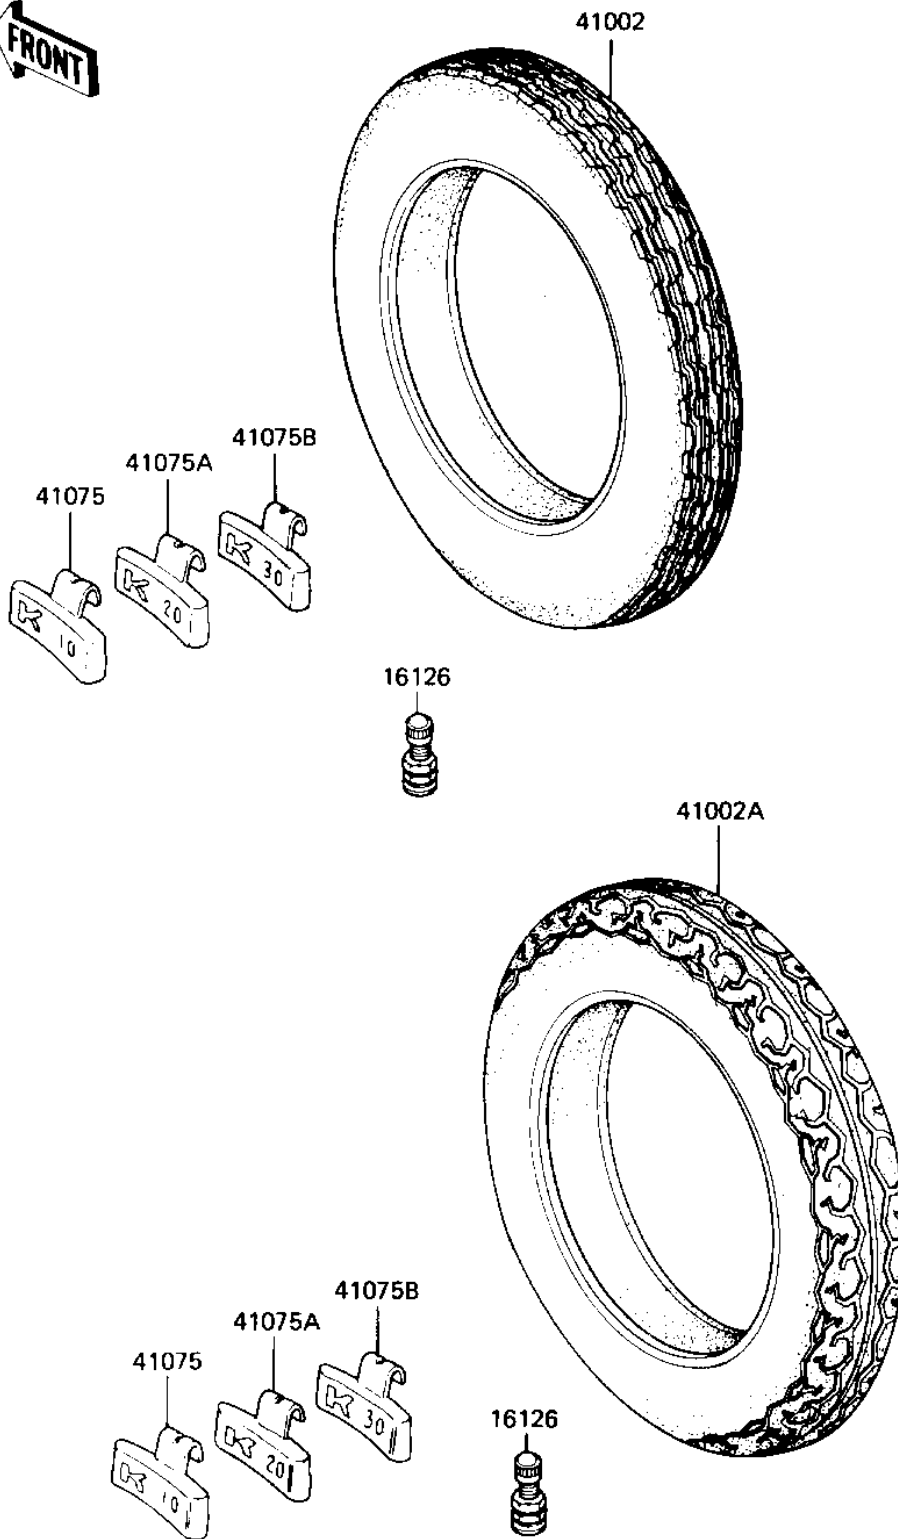

1982 GPz 750 PARTS DIAGRAM

TIRES

F2210-0069

1982 GPz 750 PARTS LIST

TIRES

ITEM NAME	PART NUMBER	QUANTITY
VALVE (Ref # 16126)	16126-1136	1
TIRE 100/90-19 F8 F (Ref # 41002)	41002-1254	1
TIRE 120/90-18 K427 R (Ref # 41002A)	41002-1255	1
BALANCER-WHEEL,10G (Ref # 41075)	41075-1011	1
BALANCER-WHEEL,20G (Ref # 41075A)	41075-1012	1
BALANCER-WHEEL,30G (Ref # 41075B)	41075-1013	1