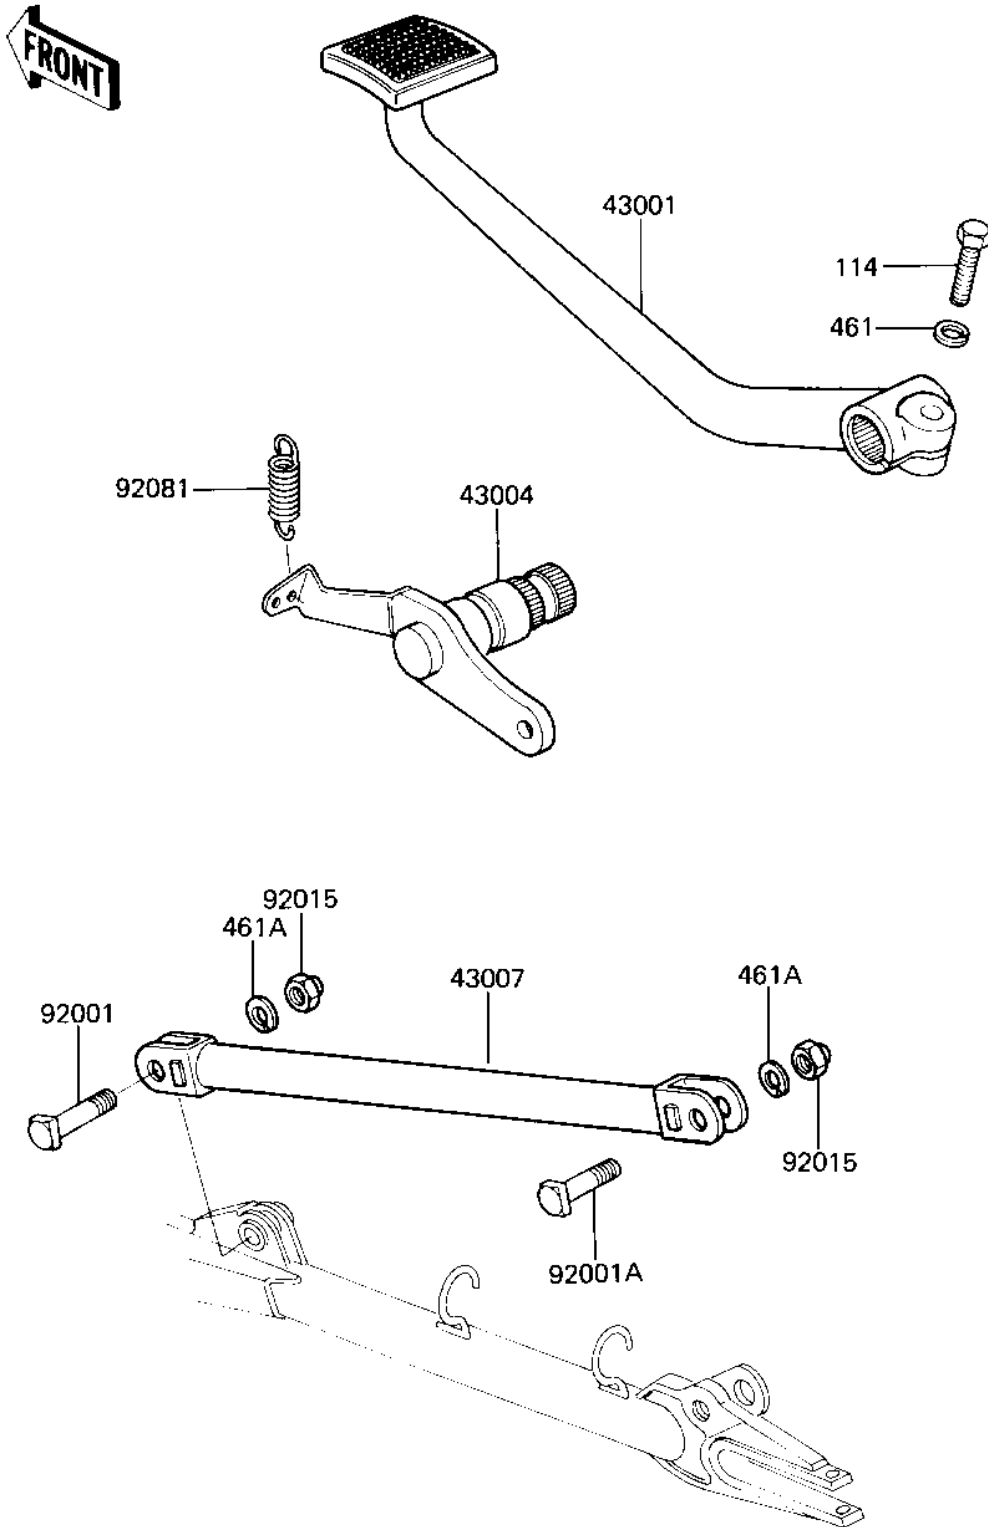

## 1982 GPz 750 PARTS DIAGRAM

BRAKE PEDAL/TORQUE LINK

F2260-0085

## 1982 GPz 750 PARTS LIST

BRAKE PEDAL/TORQUE LINK

ITEM NAME	PART NUMBER	QUANTITY
LEVER-BRAKE,PEDAL (Ref # 43001)	43001-1078	1
SHAFT-BRAKE (Ref # 43004)	43004-1036	1
TORQUE ROD,REAR BRAKE (Ref # 43007)	43007-1015	1
BOLT,10X41,BLACK (Ref # 92001)	92001-1684	1
BOLT,10X37 (Ref # 92001A)	92001-1646	1
NUT,LOCK,10MM,BLACK (Ref # 92015)	92015-1189	1
SPRING,BRAKE PEDAL (Ref # 92081)	92081-1147	1
BOLT-SMALL,8X28,BLACK (Ref # 114)	114J0828	1
WASHER-SPRING,8MM,BLA (Ref # 461)	461K0800	1
WASHER-SPRING,10MM (Ref # 461A)	461K1000	1