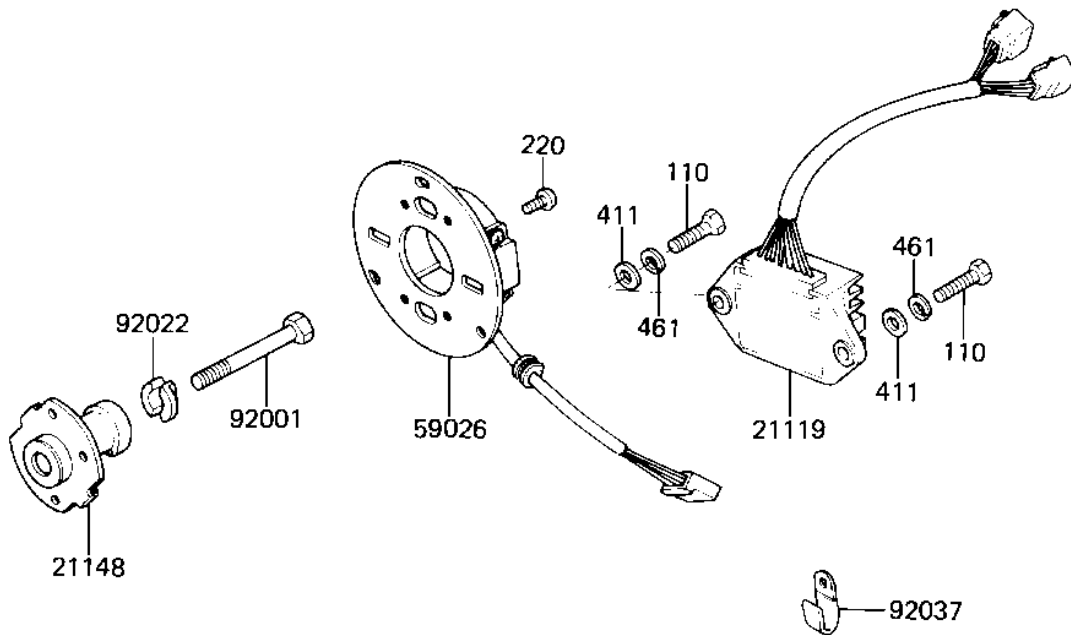

## 1982 GPz 750 PARTS DIAGRAM

IGNITION

E1830-0105

### IGNITION

ITEM NAME	PART NUMBER	QUANTITY
IGNITER (Ref # 21119)	21119-1050	1
COIL,IGNITION #1.#4 (Ref # 21121)	21121-1027	1
COIL,IGNITION #2.#3 (Ref # 21121A)	21121-1028	1
CAP-SPARK PLUG,RTFM20 (Ref # 21130)	21130-1007	1
ADVANCER,AUTO TIMING (Ref # 21148)	21148-1013	1
COIL-PULSING (Ref # 59026)	59026-1017	1
BOLT-8X63 (Ref # 92001)	92001-1397	1
NUT-6MM (Ref # 92015)	92015-1078	1
WASHER,SPARK ADVANCER (Ref # 92022)	92022-244	1
CLAMP,WIRING HARNESS (Ref # 92037)	21126-008	1
SPARK PLUG B7ES (Ref # 92070)	B7ES	1
SPARK PLUG B8ES (Ref # 92070A)	B8ES	1
SPARK PLUG BR8ES (Ref # 92070D)	BR8ES	1
GROMMET-PLUG CAP,A (Ref # 92071)	21131-004	1
GROMMET,SPARK PLG CAP (Ref # 92071A)	21132-005	1
BOLT-UPSET (Ref # 110)	112G0618	1
SCREW PAN HEAD 5X12 (Ref # 220)	220B0512	1
WASHER PLAIN 6MM (Ref # 411)	411B0600	1
WASHER SPRING 6MM (Ref # 461)	461F0600	1