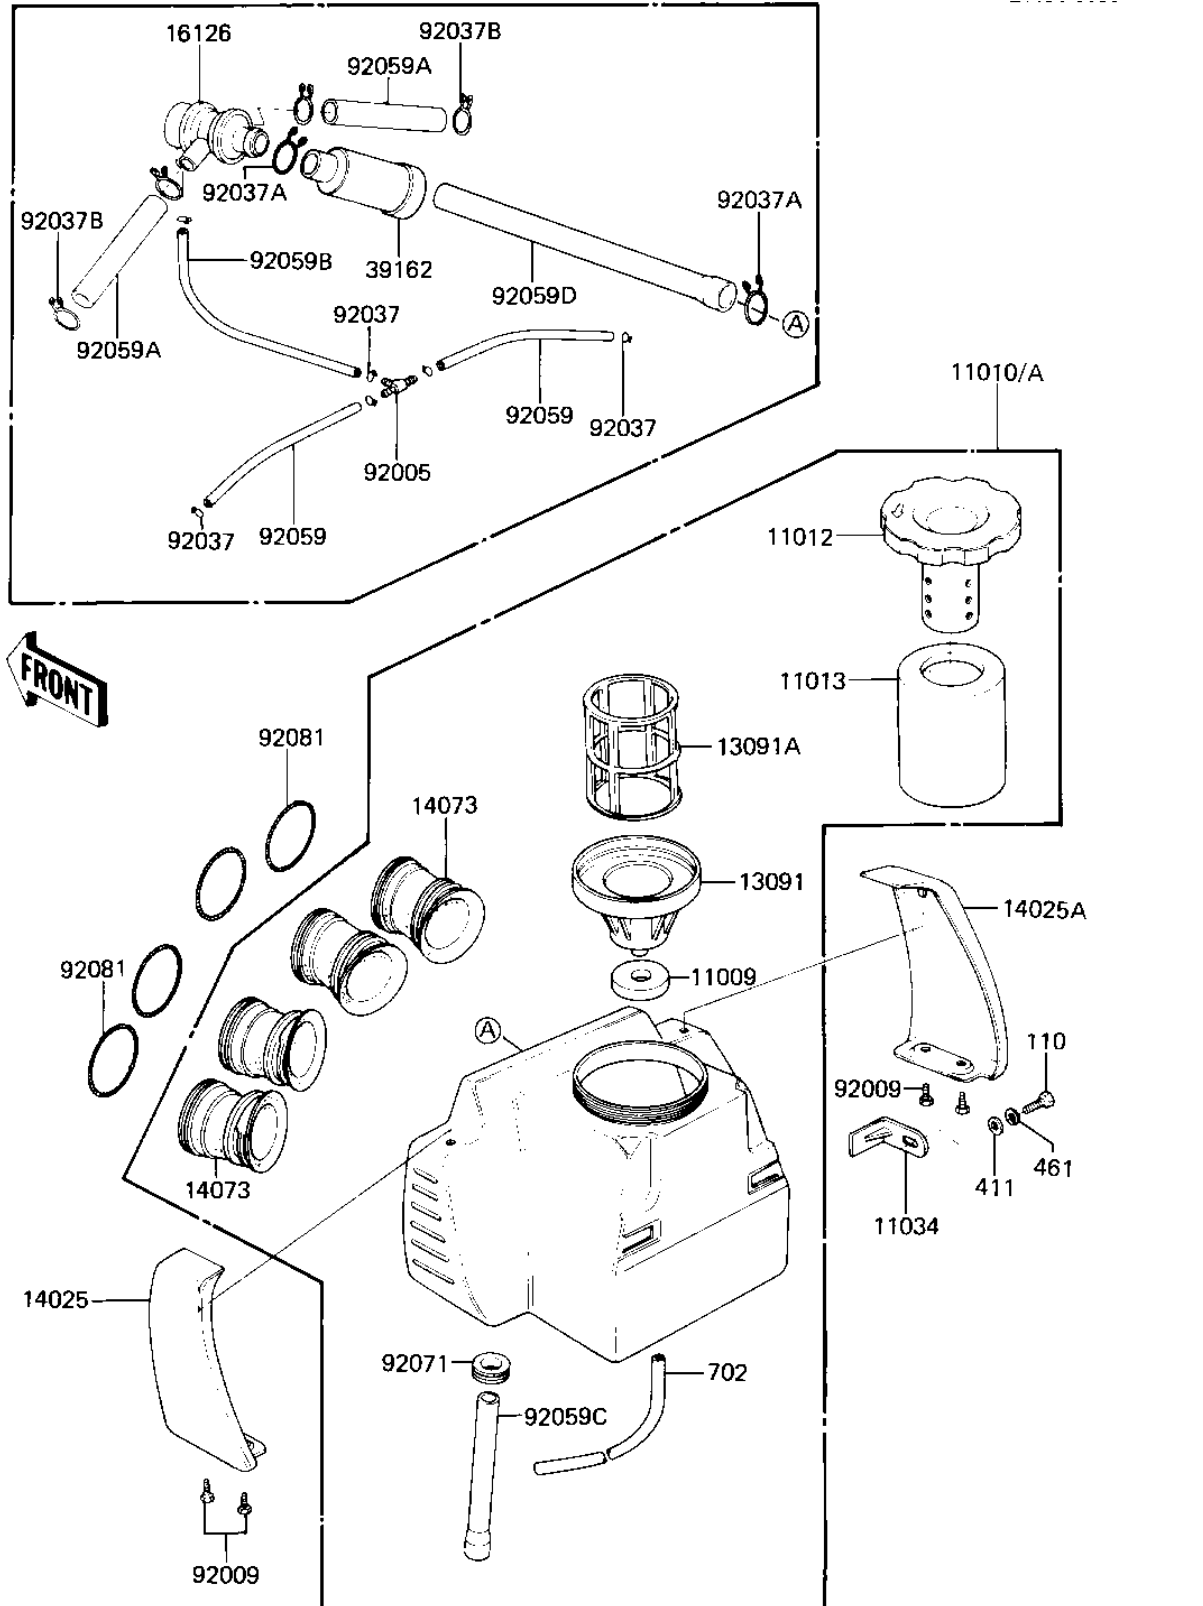

1982 GPz 750 PARTS DIAGRAM

AIR CLEANER

1982 GPz 750 PARTS LIST

AIR CLEANER

ITEM NAME	PART NUMBER	QUANTITY
GASKET,HOLDER (Ref # 11009)	11039-003	1
FILTER-ASSY-AIR (Ref # 11010)	11010-1128	1
FILTER-ASSY-AIR (Canada) (Ref # 11010A)	11010-1129	1
CAP,AIR CLEANER (Ref # 11012)	11012-069	1
ELEMENT,AIR CLNR (Ref # 11013)	11013-1060	1
BRACKET,AIR CLEANER (Ref # 11034)	32070-038	1
HOLDER,INLET PIPE (Ref # 13091)	11033-006	1
HOLDER,ELEMENT (Ref # 13091A)	13091-1147	1
COVER,AIR FILTER,LH (Ref # 14025)	14025-1437	1
COVER,AIR FILTER,RH (Ref # 14025A)	14025-1438	1
INLET DUCT (Ref # 14073)	14073-1032	1
VALVE ASSY,AIR SWITCH (Ref # 16126)	16126-1005	1
SILENCER (Ref # 39162)	39162-1003	1
FITTING,TUBE (Ref # 92005)	92005-1017	1
SCREW,TAPPING,5X12 (Ref # 92009)	92009-1144	1
CLAMP-PIPE (Ref # 92037)	92037-072	1
CLAMP (Ref # 92037A)	92037-1076	1
CLAMP,BREATHER TUBE (Ref # 92037B)	92037-213	1
TUBE,VACUUM,LONG (Ref # 92059)	92059-1162	1
TUBE,14X20X100 (Ref # 92059A)	92059-1042	1
TUBE,4X9X290 (Ref # 92059B)	92059-1043	1
TUBE,11X26X135 (Ref # 92059C)	92059-1137	1
TUBE,14X20X290 (Ref # 92059D)	92059-1138	1
GROMMET (Ref # 92071)	92071-1027	1
SPRING,COIL,BLACK (Ref # 92081)	92081-1457	1
BOLT-UPSET,6X12 (Ref # 110)	112G0612	1
WASHER PLAIN 6MM (Ref # 411)	411B0600	1
WASHER SPRING 6MM (Ref # 461)	461F0600	1
TUBE-RUBBER,6X200 (Ref # 702)	702A06200	1