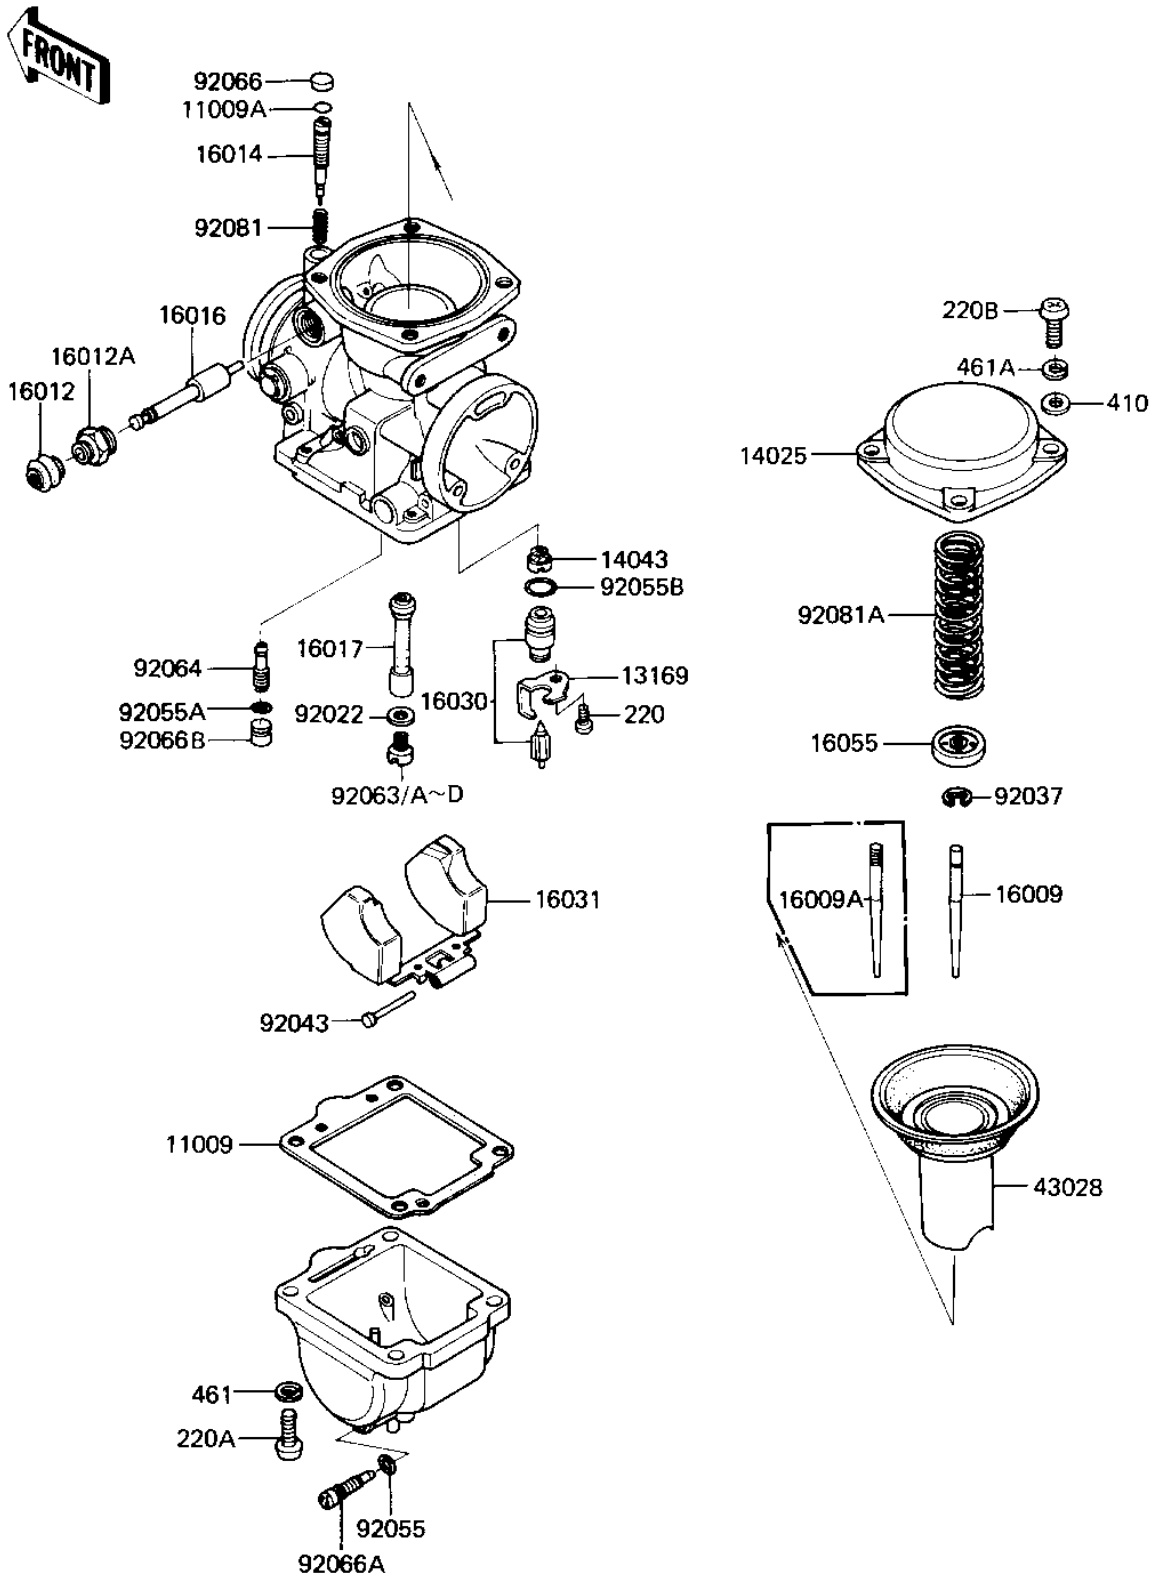

1982 GPz 750 PARTS DIAGRAM

CARBURETOR PARTS

E1612-0039

1982 GPz 750 PARTS LIST

CARBURETOR PARTS

ITEM NAME	PART NUMBER	QUANTITY
GASKET,FLOAT CHAMBER (Ref # 11009)	11009-1241	1
"O" RING (Ref # 11009A)	16038-022	1
PLATE (Ref # 13169)	13169-1482	1
COVER,MIXING CHAMBER (Ref # 14025)	14025-1603	1
FILTER,FLOAT VALVE (Ref # 14043)	14043-1010	1
NEEDLE-JET,4BE4 (Ref # 16009)	16009-1114	1
NEEDLE-JET,4BE3 (Canada) (Ref # 16009A)	16009-1115	1
CAP-STARTER PLUNGER (Ref # 16012)	16012-1010	1
CAP-STARTER PLUNGER (Ref # 16012A)	16012-1011	1
SCREW-PILOT AIR (Ref # 16014)	16014-1014	1
PLUNGER (Ref # 16016)	16016-1019	1
JET-NEEDLE,Y-9 (Ref # 16017)	16017-1109	1
VALVE-FLOAT (Ref # 16030)	16030-1016	1
FLOAT (Ref # 16031)	16031-1013	1
PLATE,NEEDLE (Ref # 16055)	16055-010	1
DIAPHRAGM,VALVE (Ref # 43028)	43028-1034	1
WASHER MAIN JET (Ref # 92022)	16034-001	1
CIRCLIP (Ref # 92037)	16008-014	1
PIN,FLOAT (Ref # 92043)	16032-008	1
"O" RING (Ref # 92055)	92055-044	1
"O" RING,CHECK VALVE (Ref # 92055A)	92055-1059	1
"O" RING (Ref # 92055B)	92055-1105	1
MAIN JET,#110R (Ref # 92063)	92063-1038	1
JET-MAIN,#A107.5R (Ref # 92063A)	92063-1041	1
MAIN JET,#A105R (Ref # 92063B)	92063-1042	1
MAIN JET,A115 (Ref # 92063C)	92063-1109	1
JET-MAIN,#A112.5 (Ref # 92063D)	92063-1110	1
JET-PILOT,#A37.5 (Ref # 92064)	92064-1036	1
PLUG,PILOT SCREW (Ref # 92066)	92066-1051	1

1982 GPz 750 PARTS LIST

CARBURETOR PARTS

ITEM NAME	PART NUMBER	QUANTITY
SCREW,DRAIN (Ref # 92066A)	92066-1064	1
PLUG,PILOT JET (Ref # 92066B)	92066-1087	1
SPRING,PILOT SCREW (Ref # 92081)	16022-016	1
SPRING,DPHRGM VALVE (Ref # 92081A)	92081-1363	1
SCREW PAN HEAD 4X6 (Ref # 220)	220B0406	1
UNAVAILABLE IN PRICE BOOK (Ref # 220A)	214B0516A	1
SCREW-PAN-CROS,5X12,B (Ref # 220B)	220C0512	1
WASHER PLAIN (Ref # 410)	410F0500	1
WASHER SPRING 5MM (Ref # 461)	461F0500	1
WASHER-SPRING,5MM,BLA (Ref # 461A)	461K0500	1