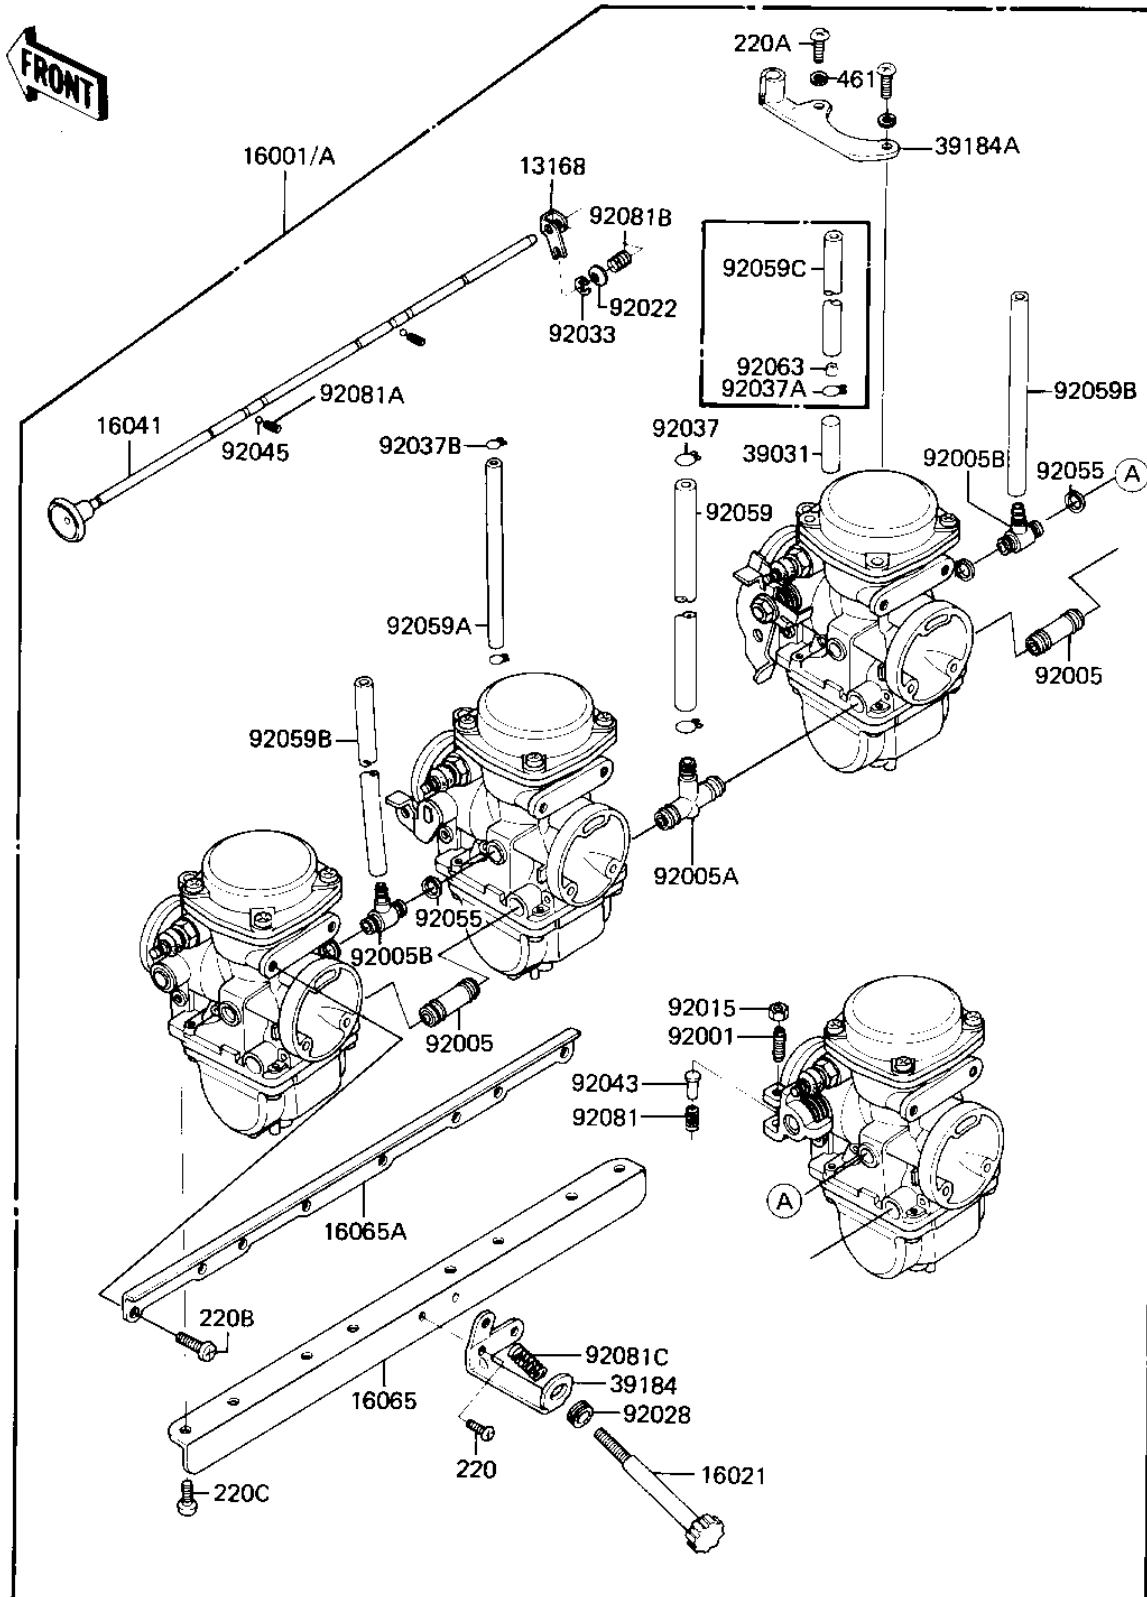

1982 GPz 750 PARTS DIAGRAM

CARBURETOR ASSY

1982 GPz 750 PARTS LIST

CARBURETOR ASSY

ITEM NAME	PART NUMBER	QUANTITY
LEVER,CHOCK (Ref # 13168)	13168-1091	1
CARBURETOR (Ref # 16001)	16001-1516	1
CARBURETOR (Canada) (Ref # 16001A)	16001-1521	1
SCREW-THROTTLE STOP (Ref # 16021)	16021-1035	1
SHAFT-CARBURETOR,CHOC (Ref # 16041)	16041-1024	1
HOLDER-CARBURETOR,LWR (Ref # 16065)	16065-1043	1
HOLDER-CARBURETOR,UPP (Ref # 16065A)	16065-1044	1
CAP-END (Ref # 39031)	39031-1009	2
BRACKET-ASSY,IDLING A (Ref # 39184)	39184-1007	1
BRACKET-ASSY,THROTTLE (Ref # 39184A)	39184-1009	1
BOLT,ADJUSTING (Ref # 92001)	92001-1447	1
FITTING,FUEL (Ref # 92005)	92005-1035	1
FITTING,FUEL (Ref # 92005A)	92005-1036	1
FITTING,AIR VENT (Ref # 92005B)	92005-1045	1
NUT,THROTTLE VLV ADST (Ref # 92015)	92015-1119	1
WASHER,SPRING (Ref # 92022)	92022-1255	1
BUSHING (Ref # 92028)	92028-1071	1
RING-SNAP,E (Ref # 92033)	92033-1066	1
CLAMP,HOSE (Ref # 92037)	92037-1184	1
CLAMP,TUBE (Canada) (Ref # 92037A)	92037-1235	1
CLAMP,BREATHER HOSE (Ref # 92037B)	92037-174	1
PIN,THROTTLE VALVE (Ref # 92043)	92043-1079	1
BALL,STEEL,1/8" (Ref # 92045)	600A0400	1
"O" RING (Ref # 92055)	92055-510	1
TUBE,7.5X12.5X225 (Ref # 92059)	92059-1123	1
TUBE,5X9X150 (Ref # 92059A)	92059-1188	1
TUBE,6.5X9.5X300 (Ref # 92059B)	92059-1203	1
TUBE,4.5X8X200 (Canada) (Ref # 92059C)	92059-1204	1
JET-MAIN (Canada) (Ref # 92063)	92063-1097	1

1982 GPz 750 PARTS LIST

CARBURETOR ASSY

ITEM NAME	PART NUMBER	QUANTITY
SPRING,THROTTLE VALVE (Ref # 92081)	92081-1259	1
SPRING,FAST IDLE SHFT (Ref # 92081A)	92081-1260	1
SPRING,CHOCK SHAFT (Ref # 92081B)	92081-1364	1
SPRING,IDLING ADJUST (Ref # 92081C)	92081-1377	1
SCREW PAN HEAD 5X8 (Ref # 220)	220B0508	1
UNAVAILABLE IN PRICE BOOK (Ref # 220A)	214B0516A	1
SCREW-PAN-CROS (Ref # 220B)	220C0510	1
SCREW-PAN-CROS, 6X14 (Ref # 220C)	220C0614	1
WASHER SPRING 5MM (Ref # 461)	461F0500	1