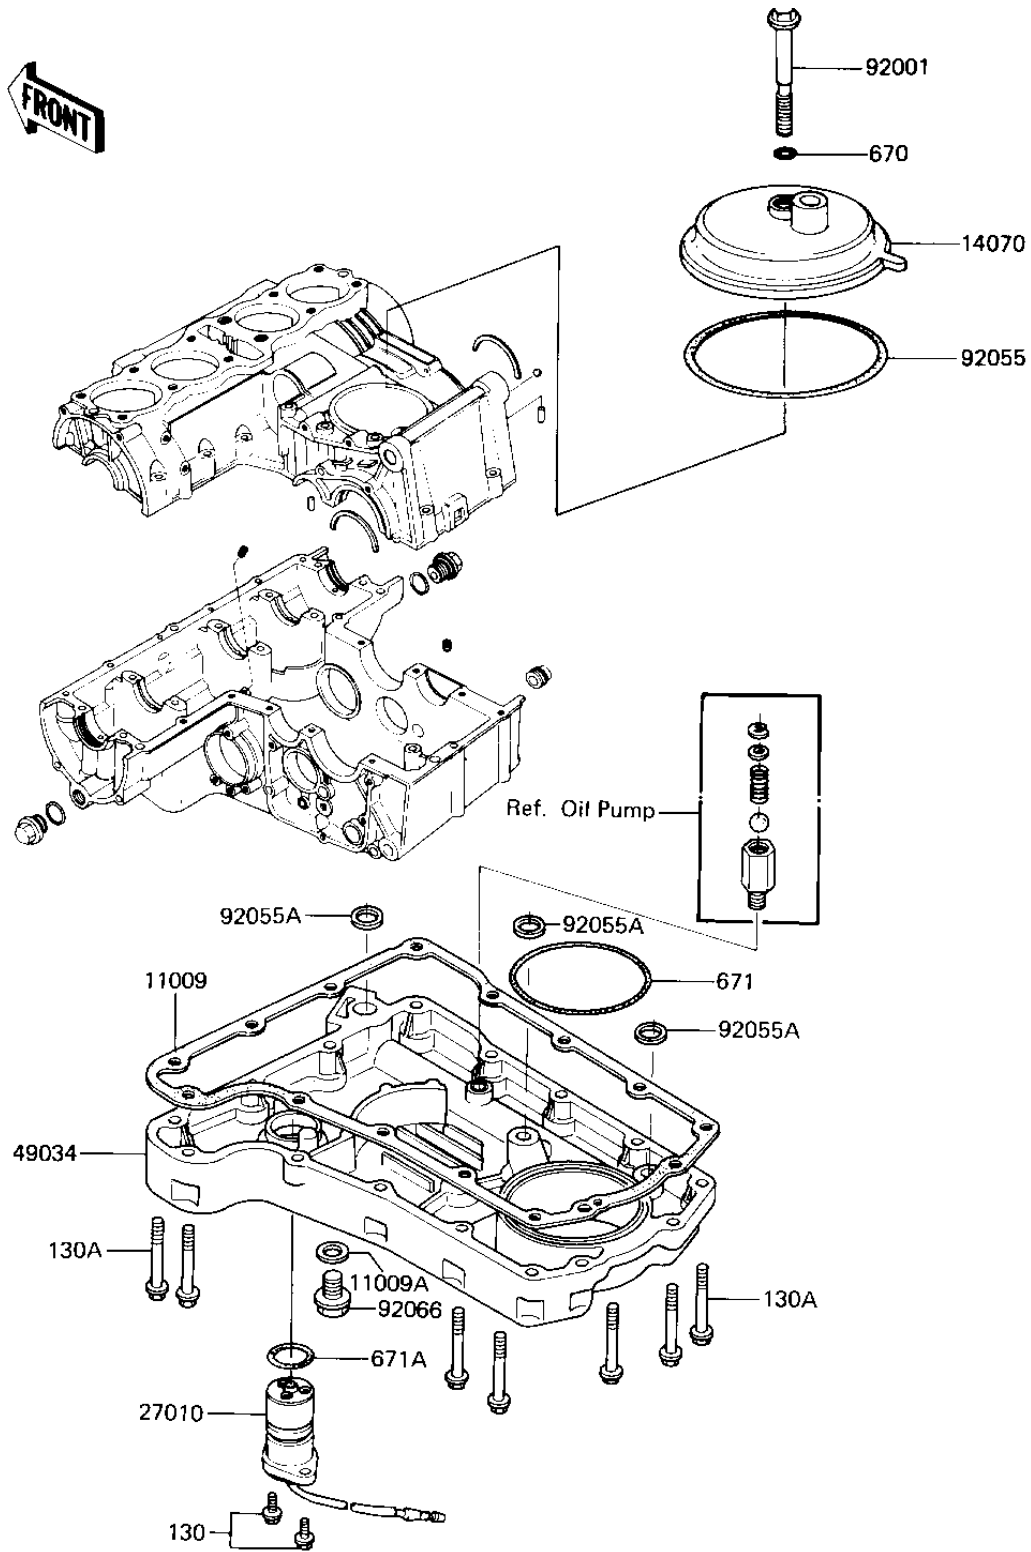

1982 GPz 750 PARTS DIAGRAM

BREATHER COVER/OIL PAN

1982 GPz 750 PARTS LIST

BREATHER COVER/OIL PAN

ITEM NAME	PART NUMBER	QUANTITY
GASKET,OIL PAN (Ref # 11009)	11009-1983	1
GASKET,DRIN PLUG (Ref # 11009A)	92065-097	1
BODY-BREATHER,BLACK (Ref # 14070)	14070-1010	1
SWITCH,OIL LEVEL (Ref # 27010)	27010-1057	1
PAN-OIL (Ref # 49034)	49034-1018	1
BOLT,8X72,BLACK (Ref # 92001)	92001-1526	1
"O" RING,91MM (Ref # 92055)	92055-052	1
"O" RING (Ref # 92055A)	92055-077	1
PLUG,OIL DRAIN,12X15 (Ref # 92066)	92066-1174	1
BOLT-FLANGED,6X16 (Ref # 130)	130B0616	1
BOLT,FLANGED,6X25 (Ref # 130A)	130G0625	1
"O" RING,8MM (Ref # 670)	670B1508	1
"O" RING,90MM (Ref # 671)	671B2590	1
O RING,25MM (Ref # 671A)	671E2525	1