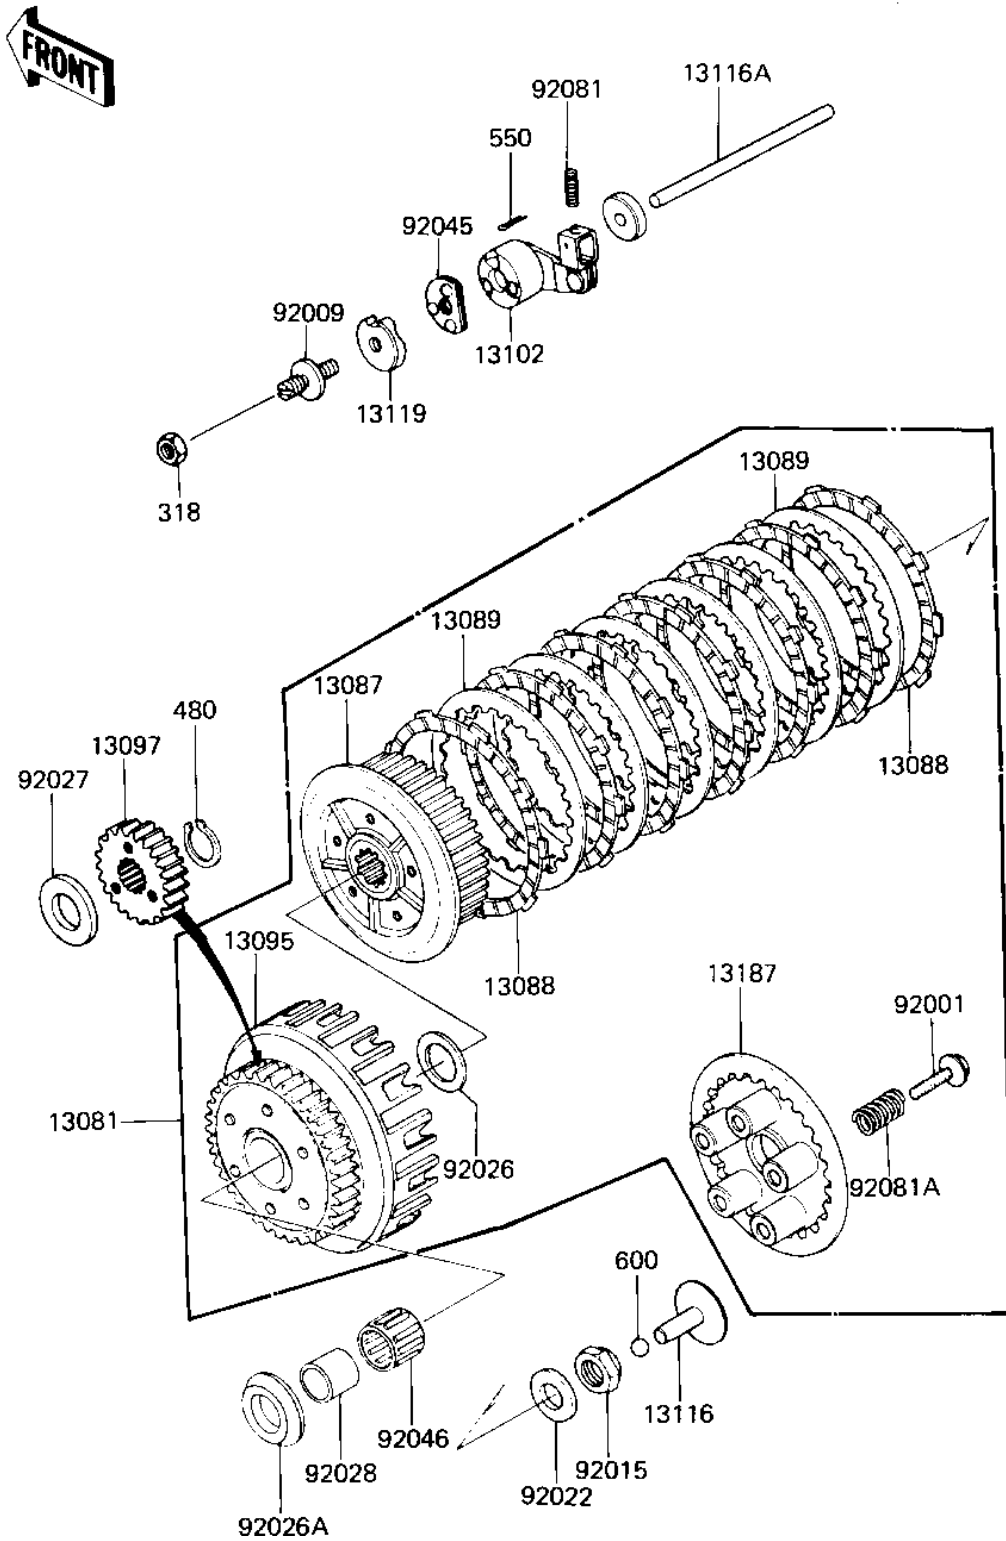

1982 GPz 750 PARTS DIAGRAM

CLUTCH

E1350-0048

1982 GPz 750 PARTS LIST

CLUTCH

ITEM NAME	PART NUMBER	QUANTITY
CLUTCH-ASSY (Ref # 13081)	13081-1034	1
HUB,CLUTCH (Ref # 13087)	13087-043	1
PLATE,CLUTCH FRICTION (Ref # 13088)	13088-030	1
PLATE,CLUTCH STEEL (Ref # 13089)	13089-022	1
HOUSING,CLUTCH (Ref # 13095)	13095-1033	1
GEAR,2ND SHAFT,29T (Ref # 13097)	13121-037	1
RELEASE,CLUTCH (Ref # 13102)	13102-1008	1
PUSHER,CLUTCH SPRG PL (Ref # 13116)	13116-022	1
ROD,CLUTCH PUSH (Ref # 13116A)	13116-1007	1
CAM,RELEASE,CLUTCH (Ref # 13119)	13119-1003	1
PLATE,CLUTCH SPRING (Ref # 13187)	13187-006	1
BOLT,CLUTCH SPR FITT (Ref # 92001)	92001-1066	1
SCREW,SLOTTED,8M/M (Ref # 92009)	92009-1009	1
NUT,20MM (Ref # 92015)	92015-1555	1
WASHER,PLAIN,2.3X20.3 (Ref # 92022)	92022-1116	1
WASHER TH 25.5X47X2.5 (Ref # 92026)	92026-022	1
SPACER,THRUST,T=5.5MM (Ref # 92026A)	92026-116	1
COLLAR,T=5MM (Ref # 92027)	92027-263	1
BUSHING,CLUTCH (Ref # 92028)	92028-178	1
BEARING,BALL,CLUTCH (Ref # 92045)	92045-1001	1
BEARING,KTV323723 (Ref # 92046)	92046-028	1
SPRING-CLUTCH RELEASE (Ref # 92081)	92081-069	1
SPRING,CLUTCH (Ref # 92081A)	92081-1176	1
NUT 8MM (Ref # 318)	318B0800	1
CIRCLIP,22MM (Ref # 480)	480J2200	1
PIN COTTER 1.6X15 (Ref # 550)	550D1615	1
BALL STEEL 3/8' (Ref # 600)	600A1200	1