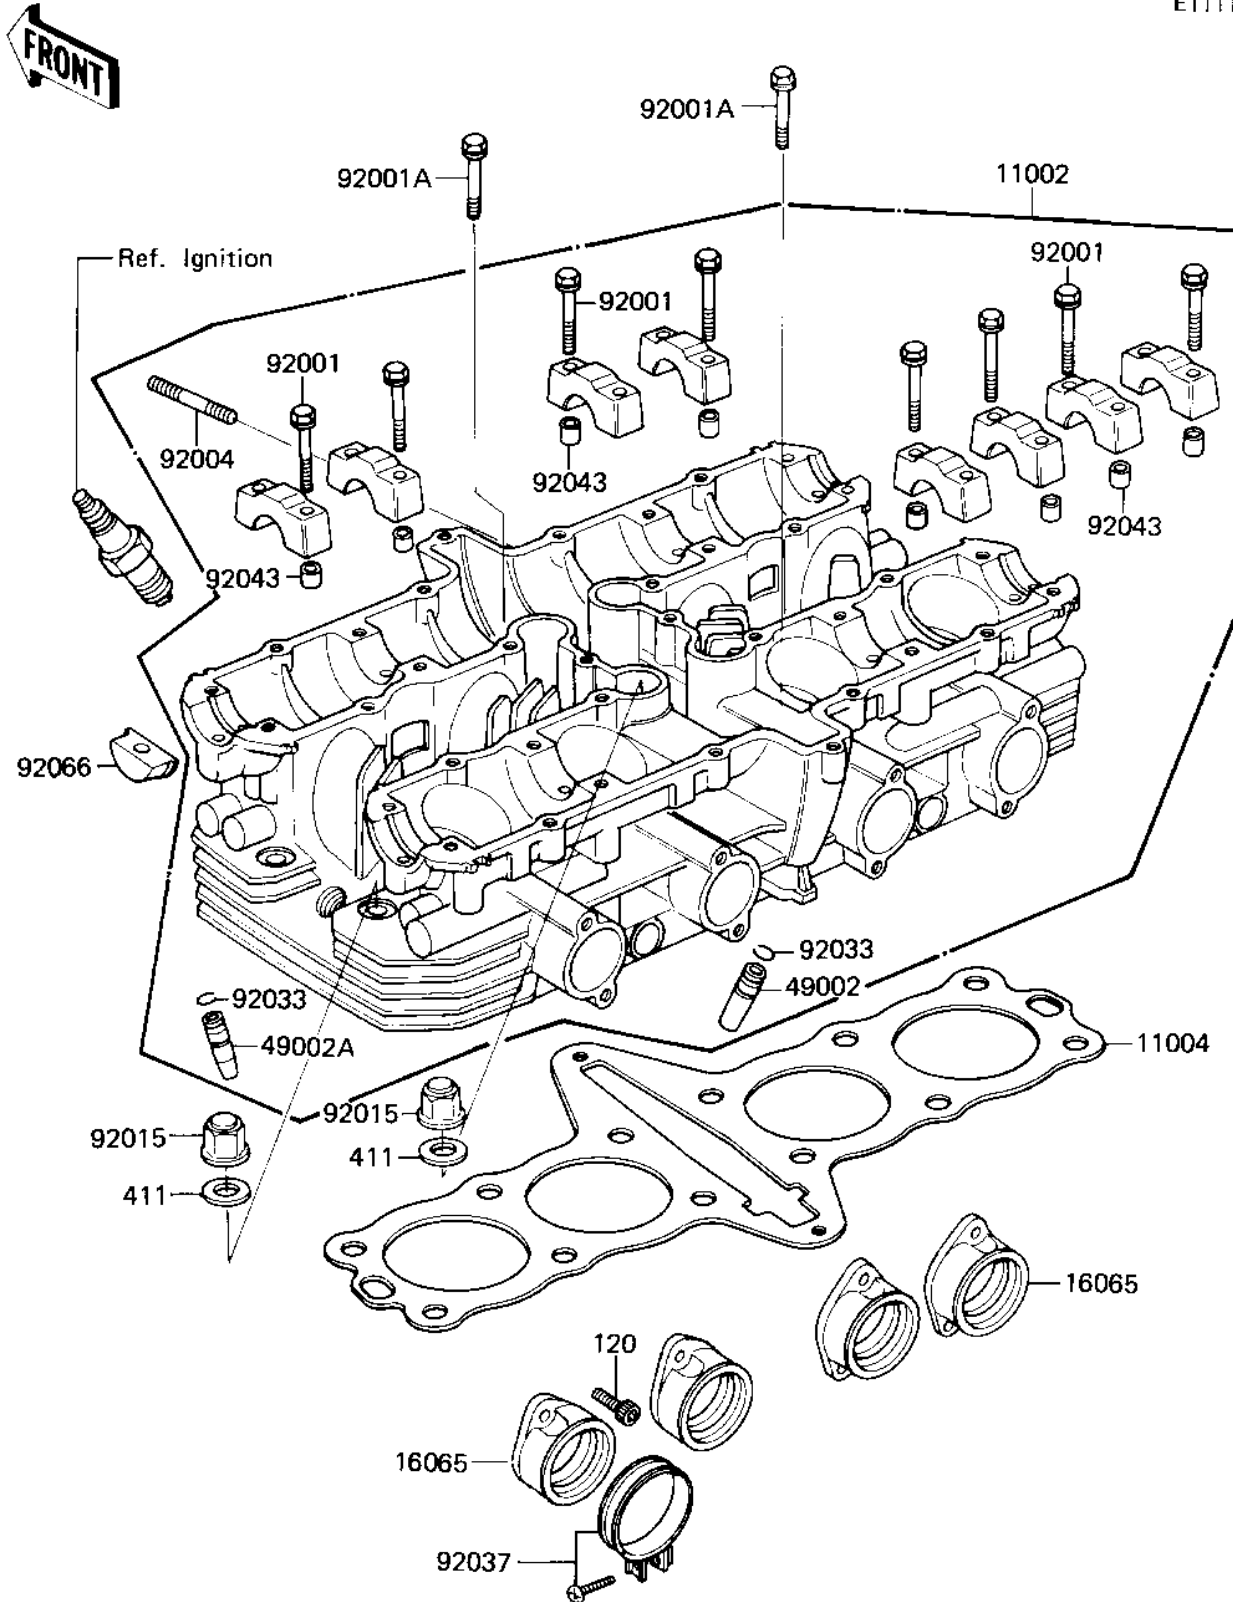

1982 GPz 750 PARTS DIAGRAM

CYLINDER HEAD

E1111-0077

1982 GPz 750 PARTS LIST

CYLINDER HEAD

ITEM NAME	PART NUMBER	QUANTITY
HEAD-ASSY-CYLINDER (Ref # 11002)	11002-5031	1
GASKET-HEAD,CYLINDER (Ref # 11004)	11004-1107	1
HOLDER-CARBURETOR (Ref # 16065)	16065-1132	1
GUIDE,INLET VALVE (Ref # 49002)	12013-009	1
GUIDE,EXHAUST VALVE (Ref # 49002A)	49002-1002	1
BOLT,FLANGED,6X38 (Ref # 92001)	92001-1105	1
BOLT,FLANGED,8X43 (Ref # 92001A)	92001-1445	1
STUD,6X27 (Ref # 92004)	92004-066	1
NUT,FLANGED CAP,10MM (Ref # 92015)	92015-1181	1
CIRCLIP-VALVE (Ref # 92033)	92036-023	1
CLAMP-INLET PIPE (Ref # 92037)	92037-061	1
PIN-DOWEL (Ref # 92043)	92042-007	1
PLUG,CAMSHAFT,11.35X1 (Ref # 92066)	92066-1111	1
BOLT-SOCKET,6X16,BLAC (Ref # 120)	120S0616	1
WASHER PLAIN 10MM (Ref # 411)	411B1000	1