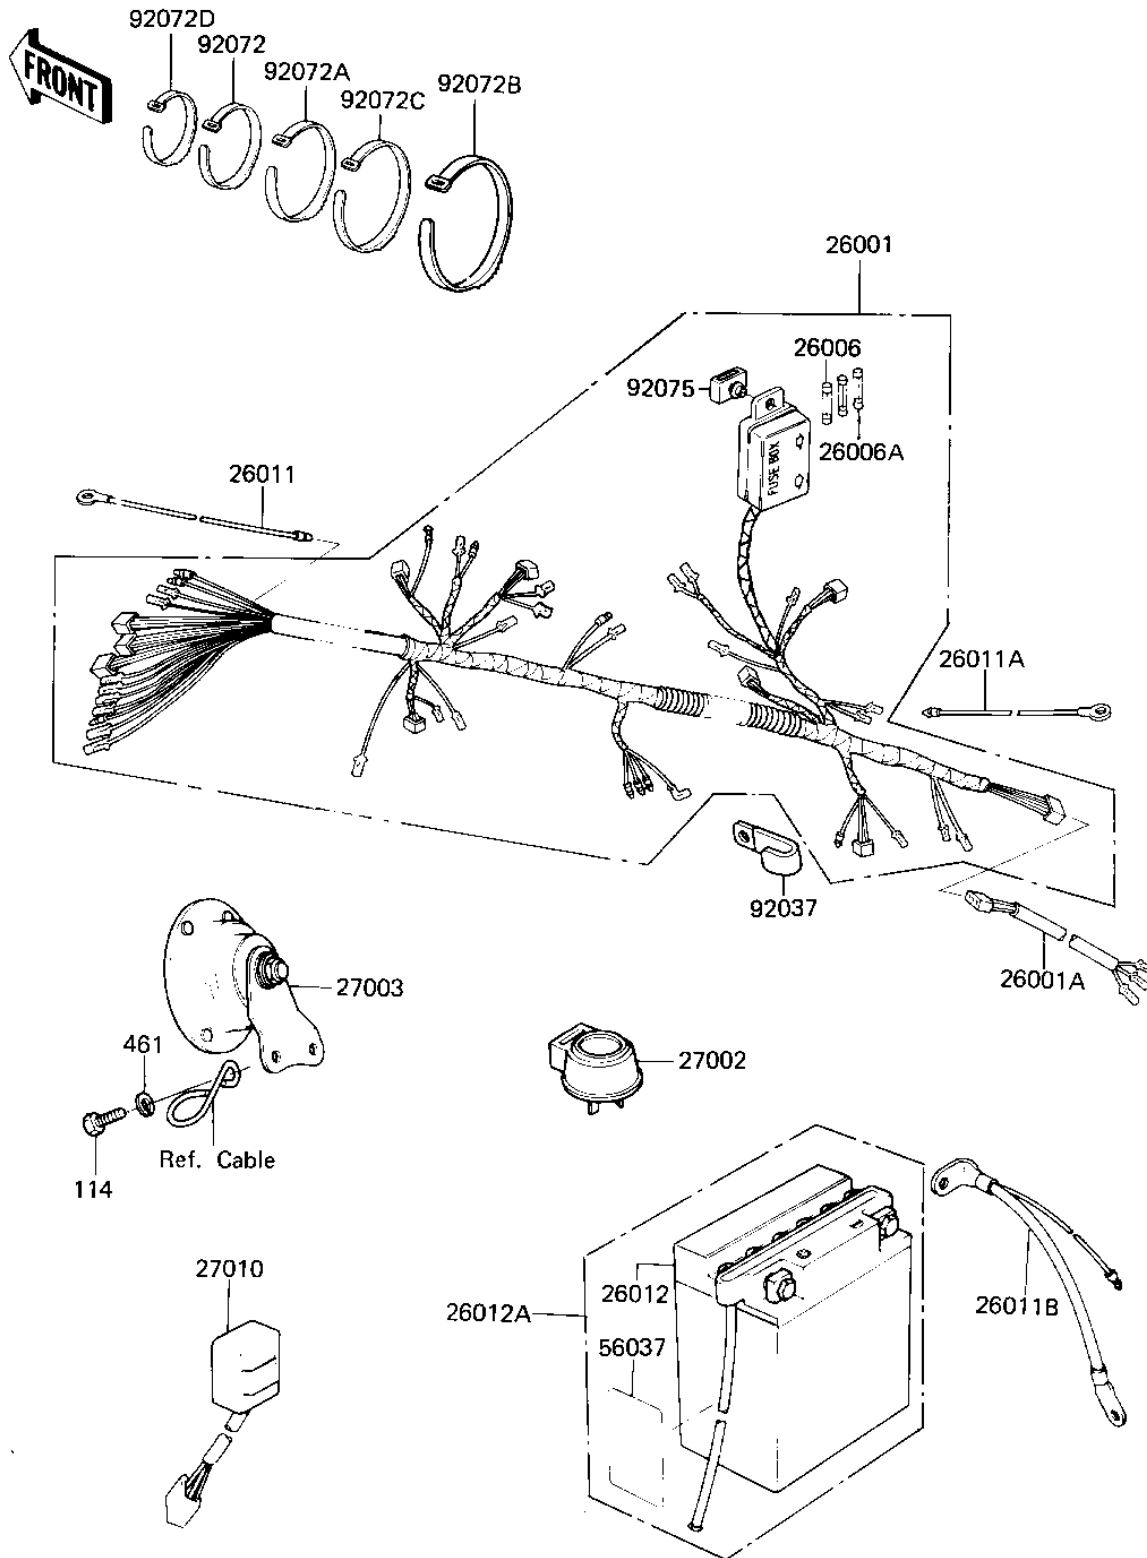

1982 KZ440 Sports, Belt PARTS DIAGRAM

CHASSIS ELECTRICAL EQUIPMENT

F2760-0115

1982 KZ440 Sports, Belt PARTS LIST

CHASSIS ELECTRICAL EQUIPMENT

ITEM NAME	PART NUMBER	QUANTITY
HARNESS,MAIN,W/FUSE (Ref # 26001)	26001-1365	1
WIRING HARNESS,TL LMP (Ref # 26001A)	26002-046	1
FUSE 10A (Ref # 26006)	26006-003	1
FUSE-20A (Ref # 26006A)	26006-005	1
LEAD WIRE,SIGNAL LAMP (Ref # 26011)	26011-063	1
WIRE,LEAD (Ref # 26011A)	26011-095	1
WIRE-LEAD,BATTERY GRO (Ref # 26011B)	26011-1134	1
26012-1210 (Canada) (Ref # 26012)	26012-1060	1
YUA BAT YB12A-A (Ref # 26012A)	26012-1061	1
RELAY-TURN SIGNAL (Ref # 27002)	27002-011	1
HORN (Ref # 27003)	27003-1019	1
SWITCH,BK LIGHT IND (Ref # 27010)	28019-002	1
LABEL-WARNING,BATTERY (Ref # 56037)	56040-1036	1
CLAMP,WIRING HARNESS (Ref # 92037)	92037-1069	1
BAND,SHORT (Ref # 92072)	92072-030	1
BAND,MIDDLE (Ref # 92072A)	92072-031	1
BAND,LONG (Ref # 92072B)	92072-032	1
BAND,WIRING HARNESS (Ref # 92072C)	92072-056	1
BAND,BREATHER WIRE (Ref # 92072D)	92072-067	1
DAMPER RUBBER,FUSE (Ref # 92075)	92075-279	1
BOLT-SMALL-UPSET,8X16 (Ref # 114)	115G0816	1
WASHER SPRING 8MM (Ref # 461)	461F0800	1